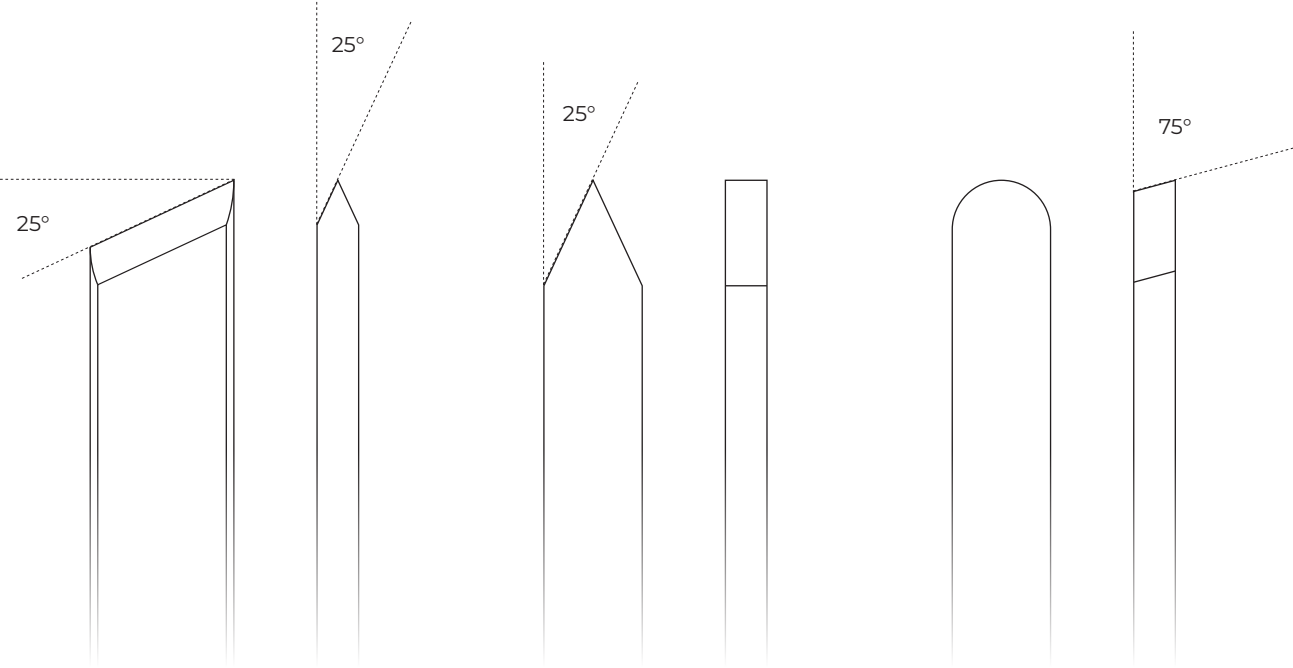

Axminster Woodturning Tool Set 106153

Skew

Parting Tool

Scraper

Roughing Gouge

Spindle Gouge

Bowl Gouge