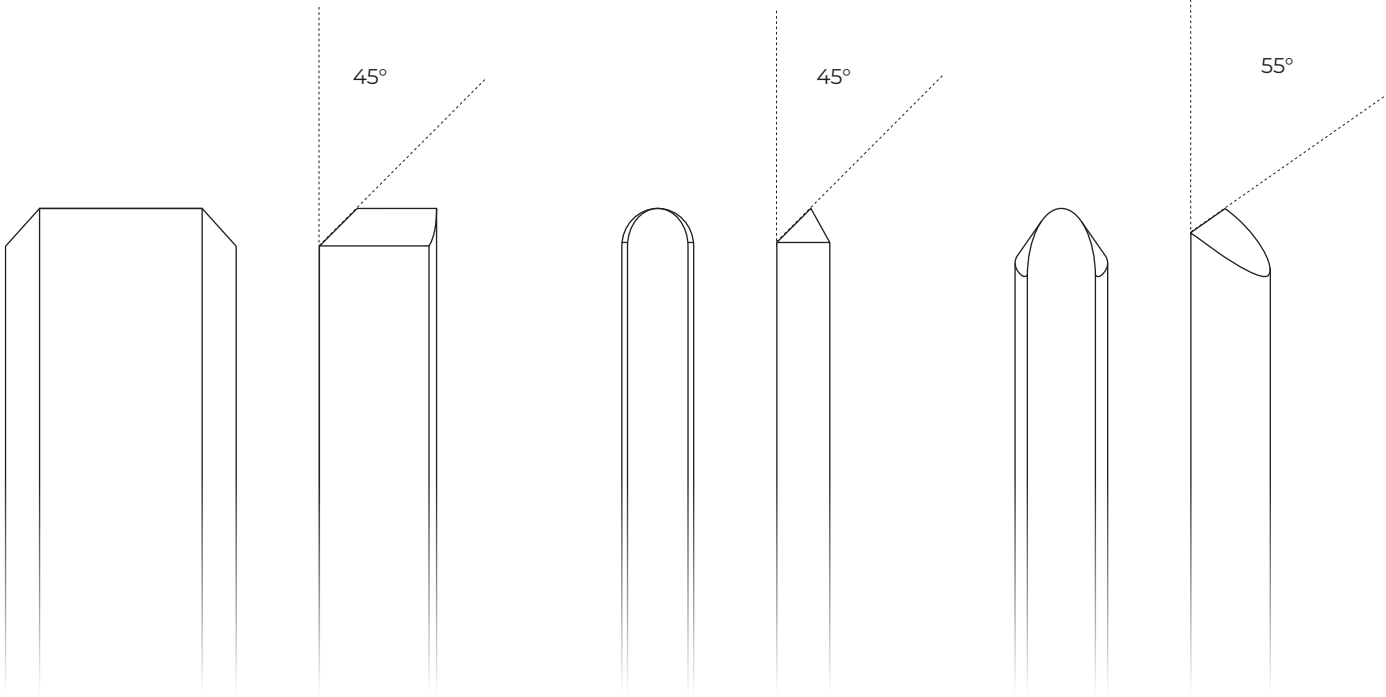

Axminster Woodturning Tool Set 106153

Skew

Parting Tool

Scraper

Roughing Gouge

Spindle Gouge

Bowl Gouge