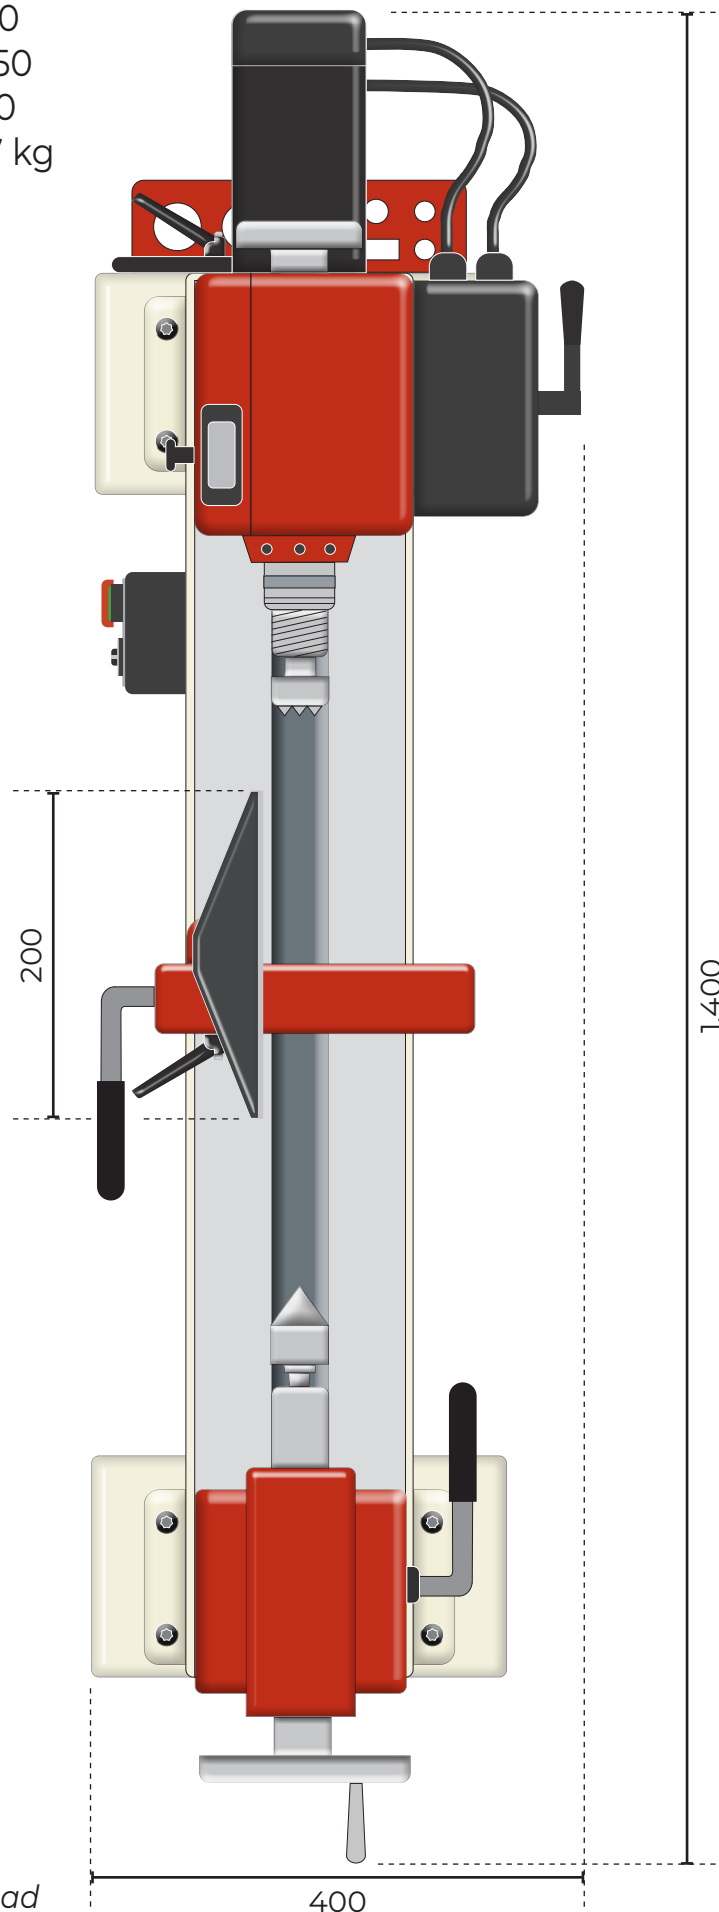

AW368WL WOODTURNING LATHE - 230V 107226

All dimensions in mm

Maximum Length: 1,400
Maximum Width: 400
Maximum Height: 1,250
Tool Rest: 200
Weight: 137 kg

AXMINSTER

WORKSHOP

Available as a PDF download

400