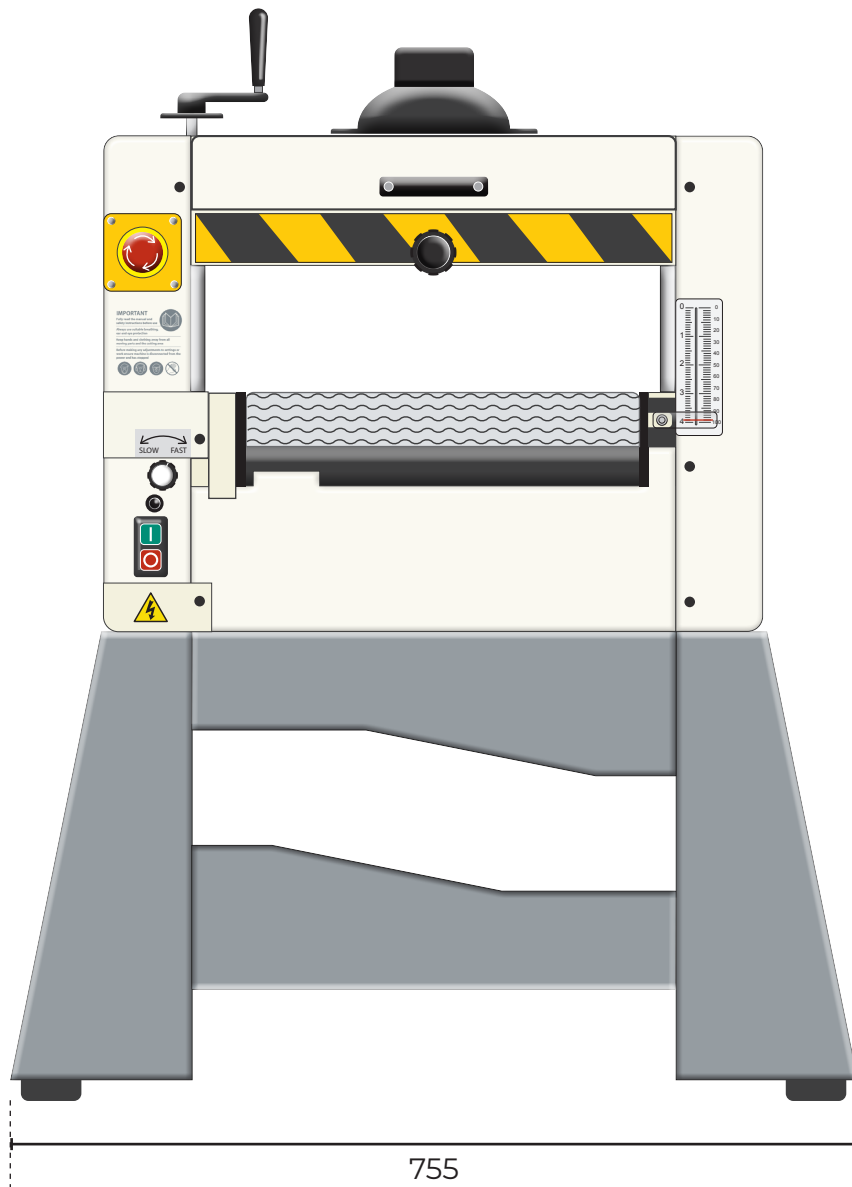

AP430DS DRUM SANDER - 230V 107625

All dimensions in mm

Maximum Length: 755
Maximum Width: 600
Maximum Height: 1,180
Table Size: 600 x 435

AXMINSTER

PROfessional

Available as a PDF download