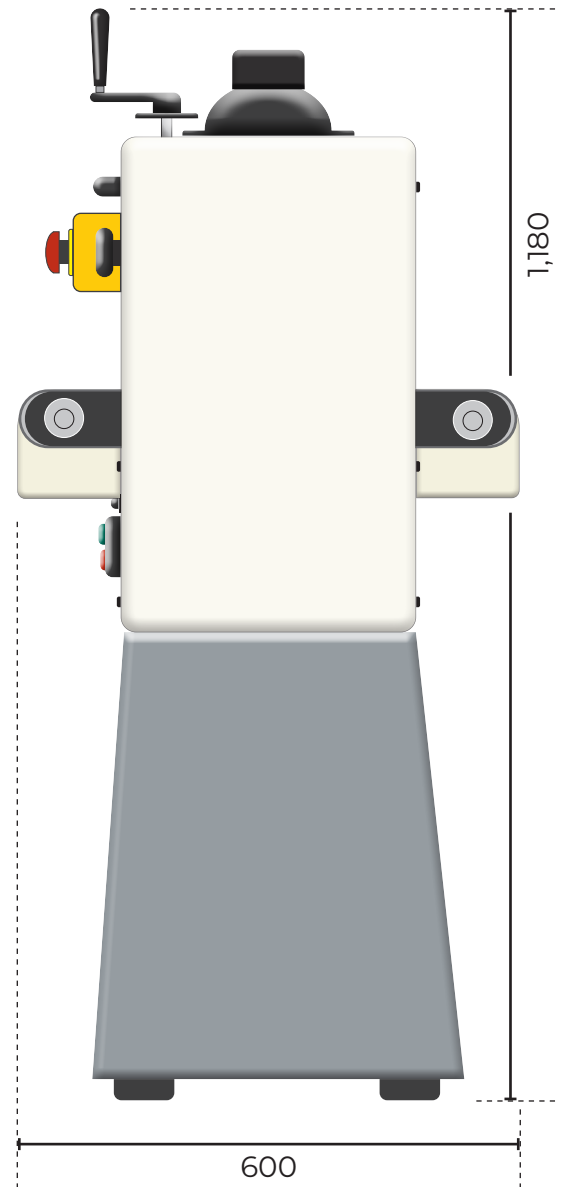

AP430DS DRUM SANDER - 230V 107625

All dimensions in mm

Maximum Length: 755
Maximum Width: 600
Maximum Height: 1,180
Table Size: 600 x 435

AXMINSTER

PROfessional

Available as a PDF download