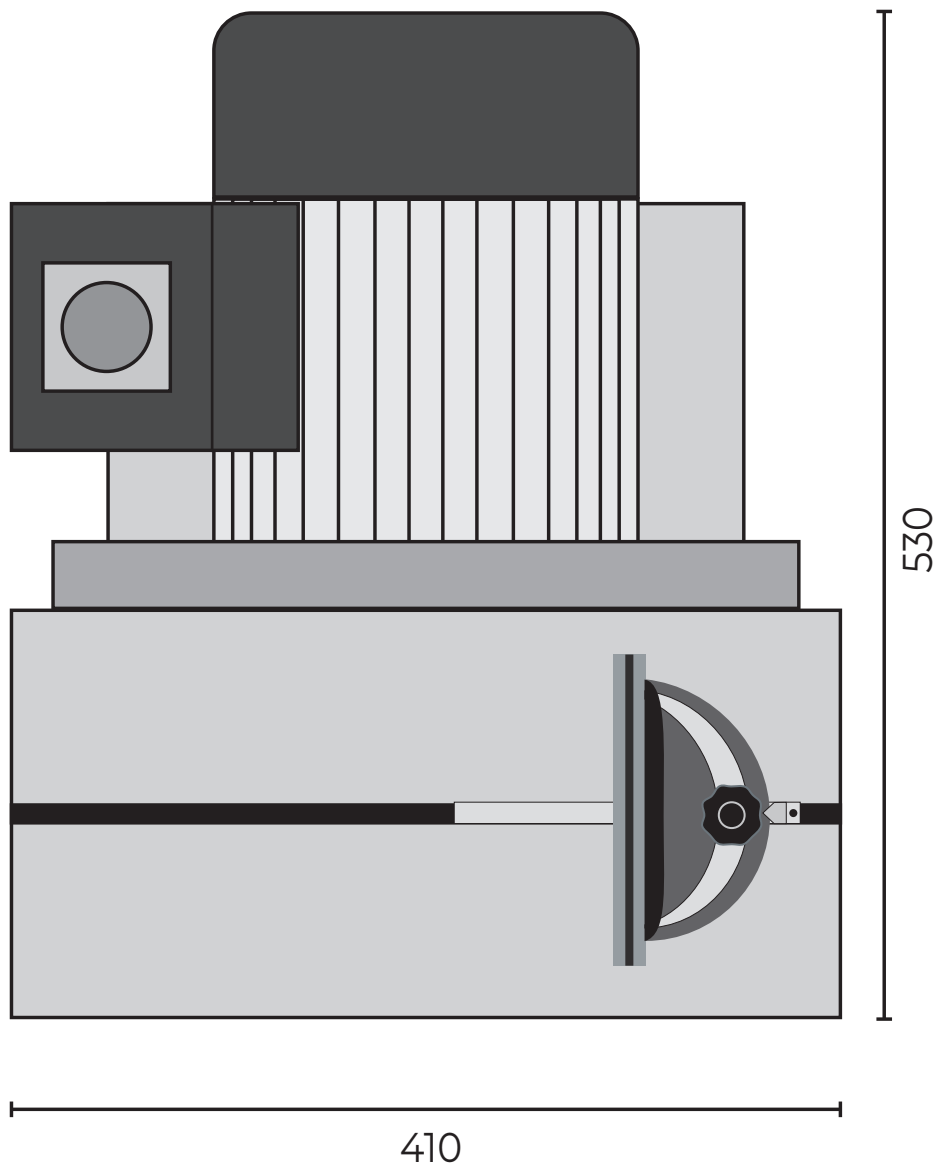

AP305DS DISC SANDER 107627

All dimensions in mm

AXMINSTER

PROFESSIONAL

Maximum Length: 530

Maximum Width: 410

Maximum Height: 410

Table Size: 410 x 225