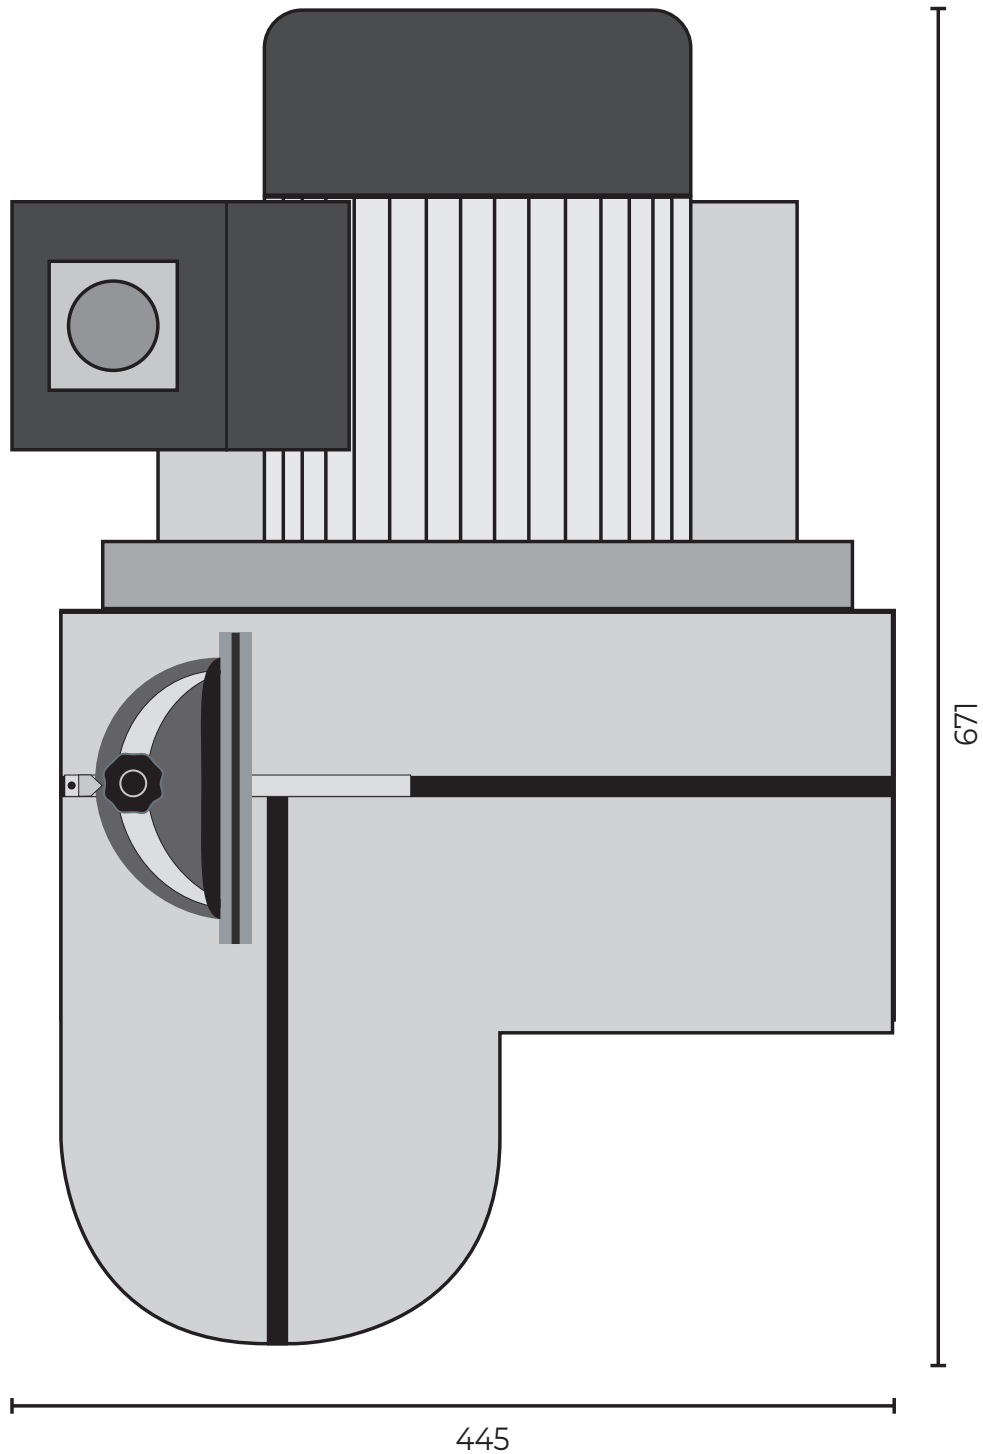

AP305BDS DISC SANDER 107628

All dimensions in mm

AXMINSTER

PROFESSIONAL

Maximum Length: 671

Maximum Width: 445

Maximum Height: 410

Table Size: 400 x 225