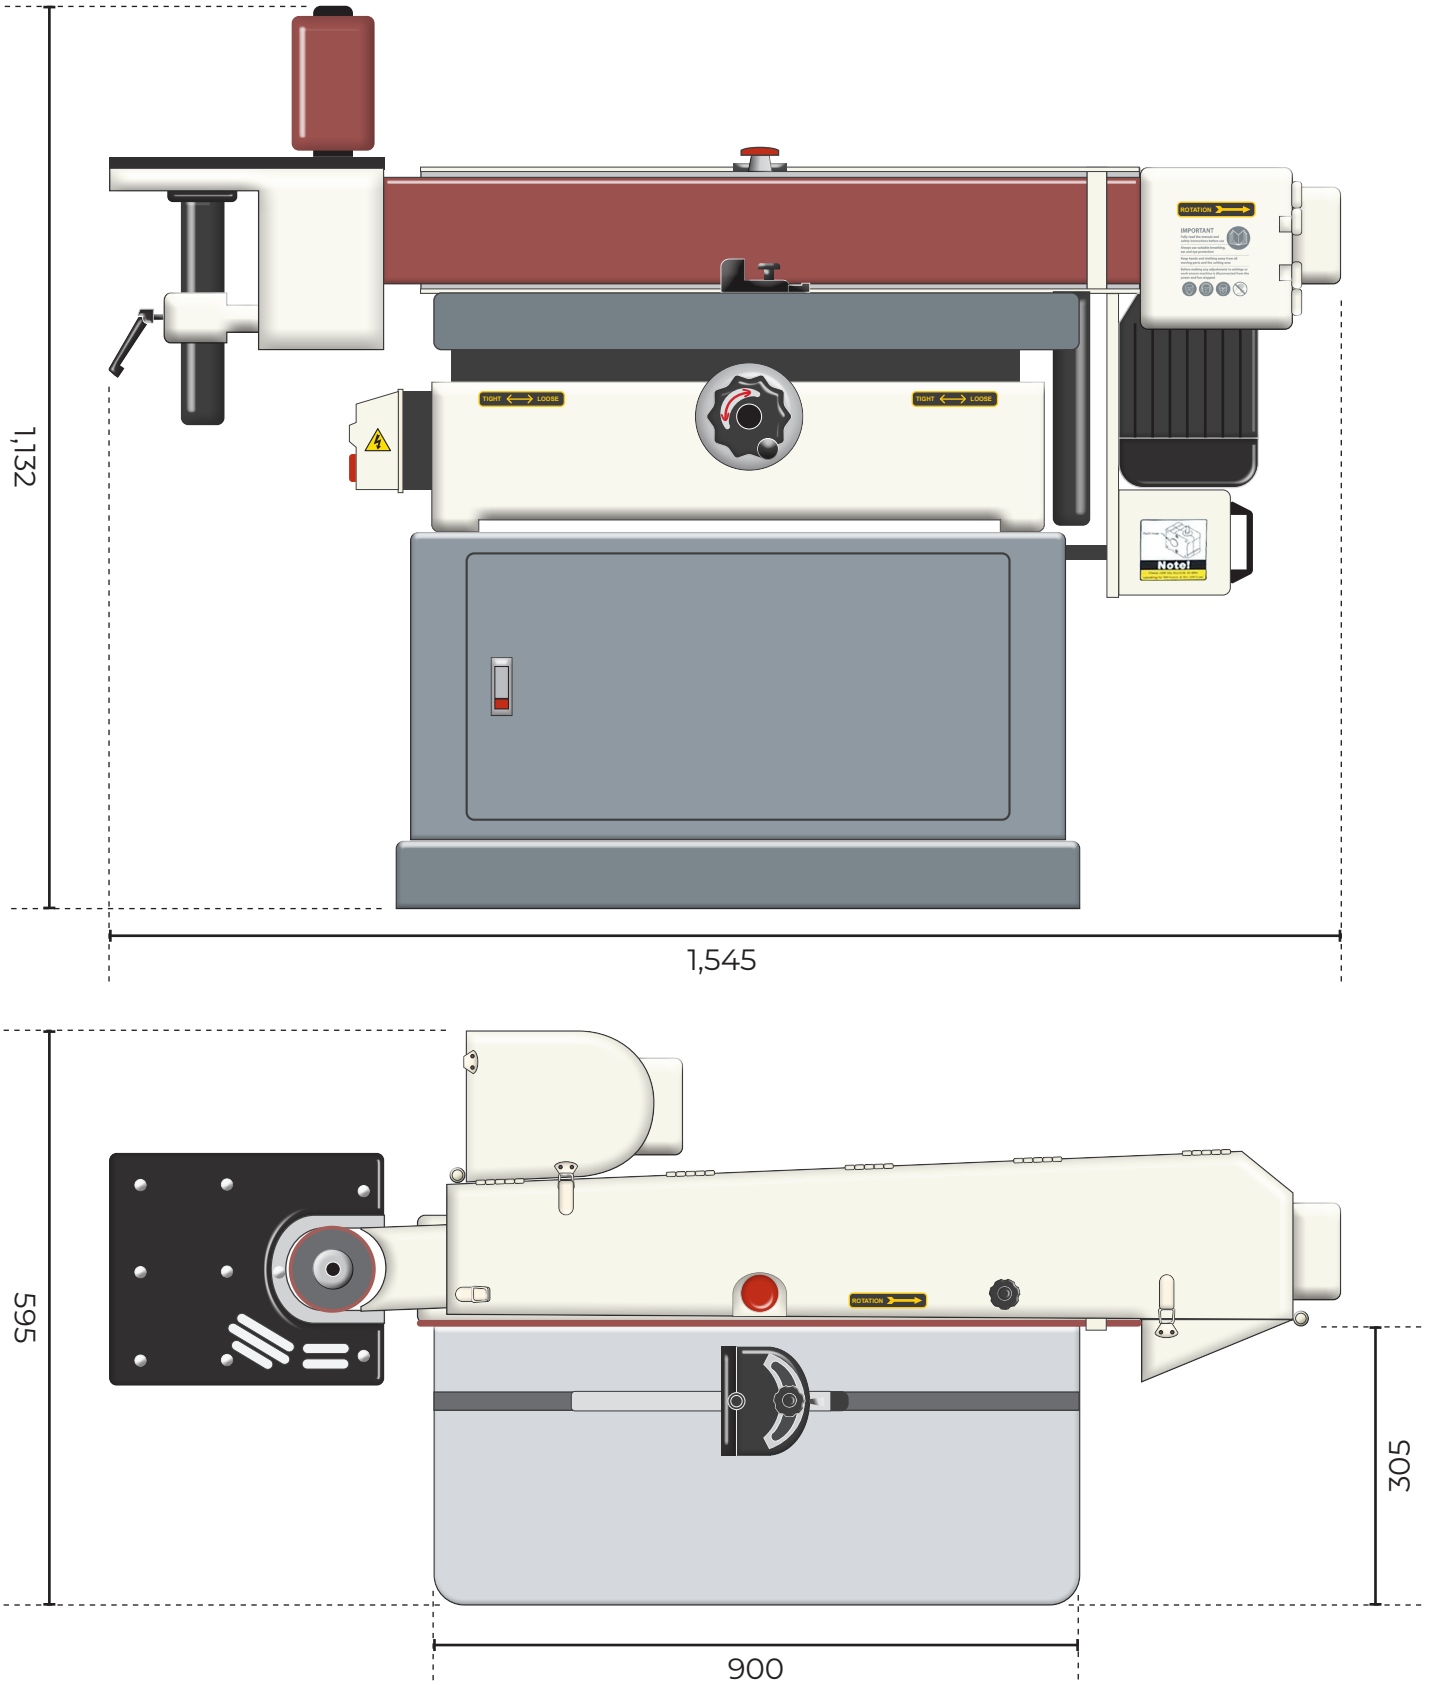

AP2770BS BELT SANDER - 230V 107630

All dimensions in mm

AXMINSTER

PROfessional

Maximum Length: 1,545
Maximum Width: 595
Maximum Height: 1,132
Table Size: 900 x 305

Available as a PDF download