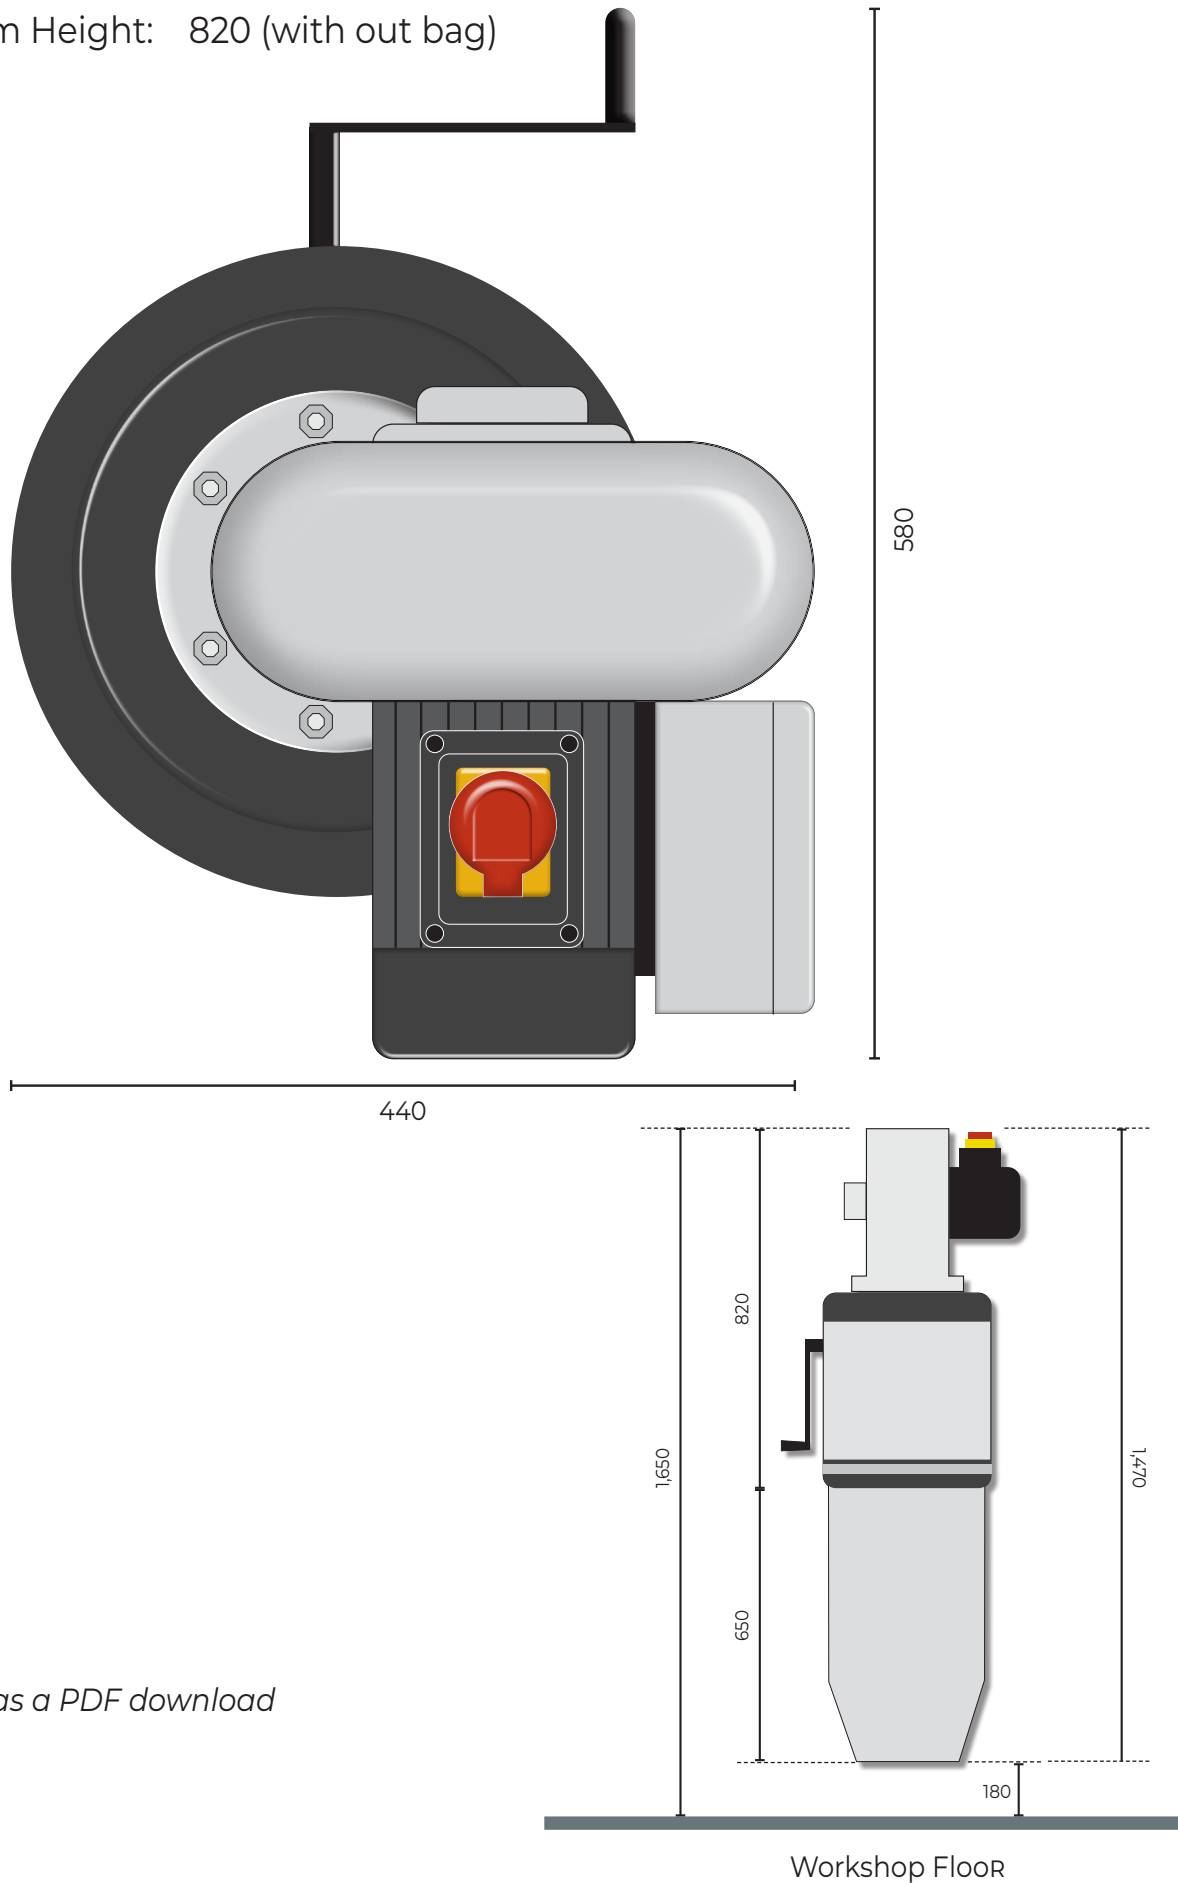

# AP50E DUST EXTRACTOR 107631

All dimensions in mm

AXMINSTER

PROfessional

Maximum Length: 850  
Maximum Width: 440  
Maximum Height: 820 (with out bag)

Available as a PDF download