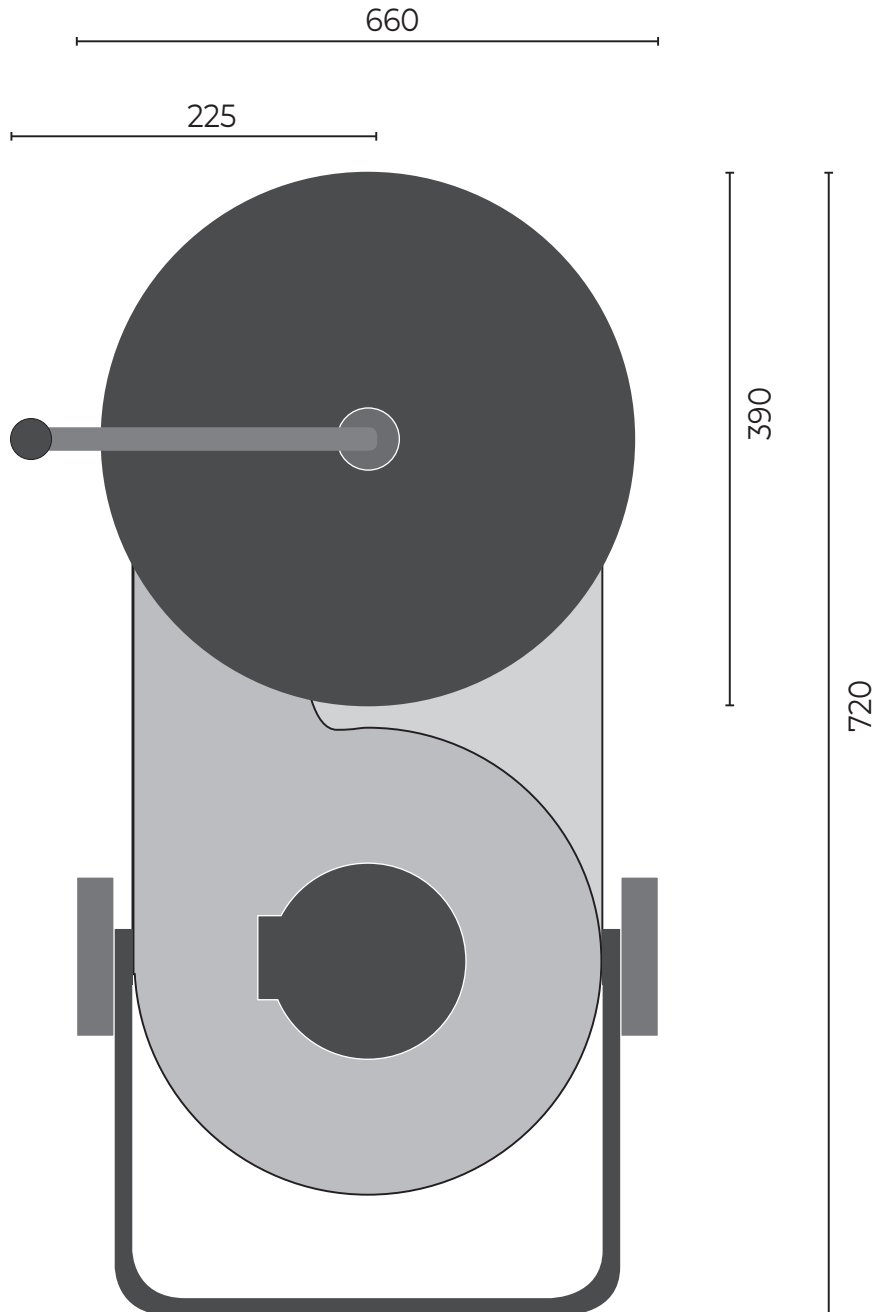

AP60E Dust Extractor 107632

All dimensions in mm

AXMINSTER

PROFESSIONAL

Maximum Length: 720

Maximum Width: 660

Maximum Height: 1,460

Available as a PDF download