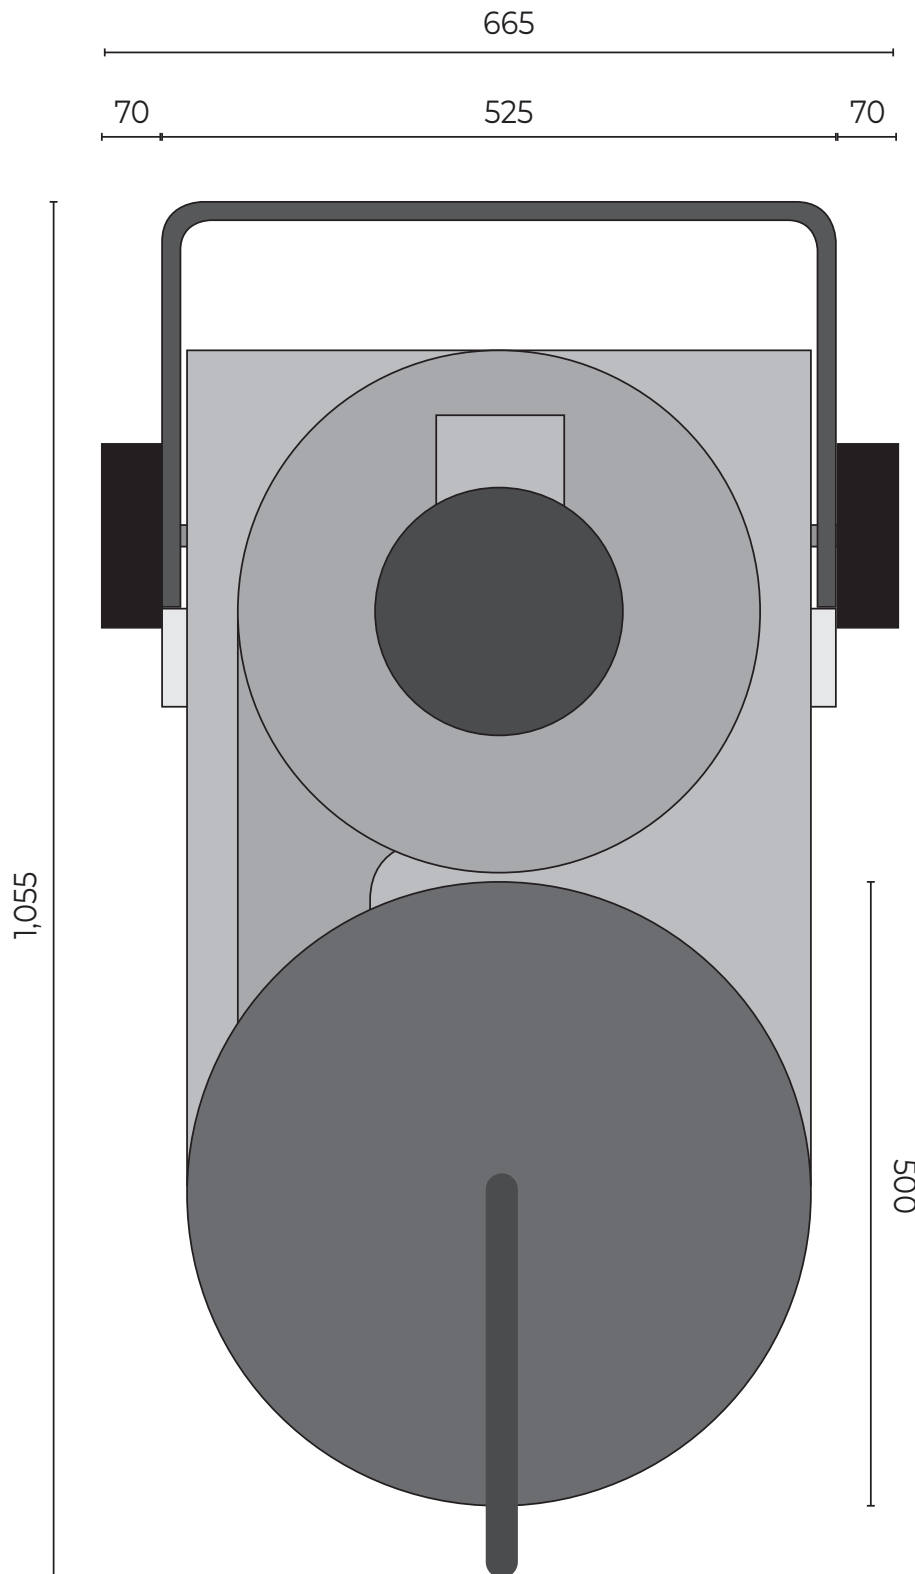

API70E 2HP EXTRACTOR 107633

All dimensions in mm

AXMINSTER

PROfessional

Maximum Length: 1,055

Maximum Width: 665

Maximum height: 1,755

Available as a PDF download