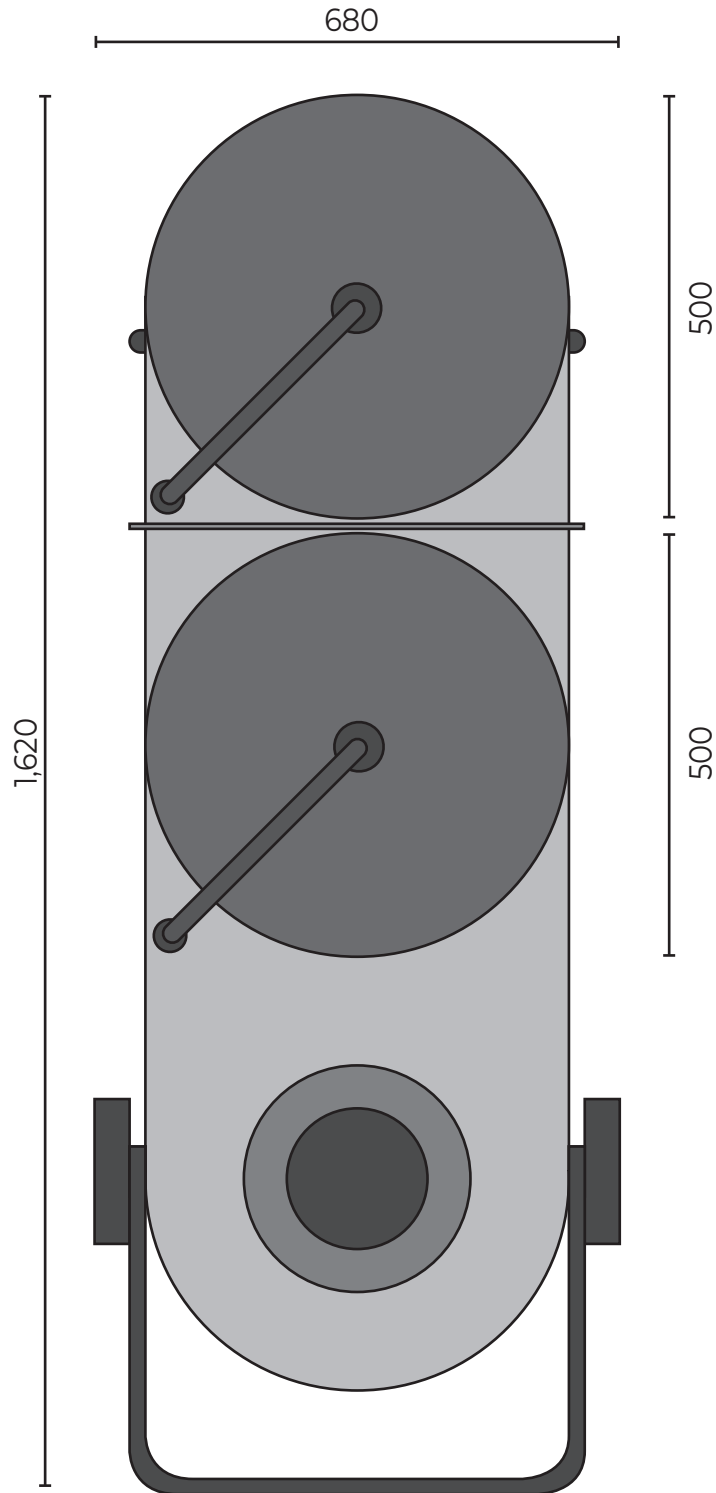

AP340E 3HP EXTRACTOR 107634

All dimensions in mm

AXMINSTER

PROfessional

Maximum Length: 1,620

Maximum Width: 680

Maximum Height: 1,770

Available as a PDF download