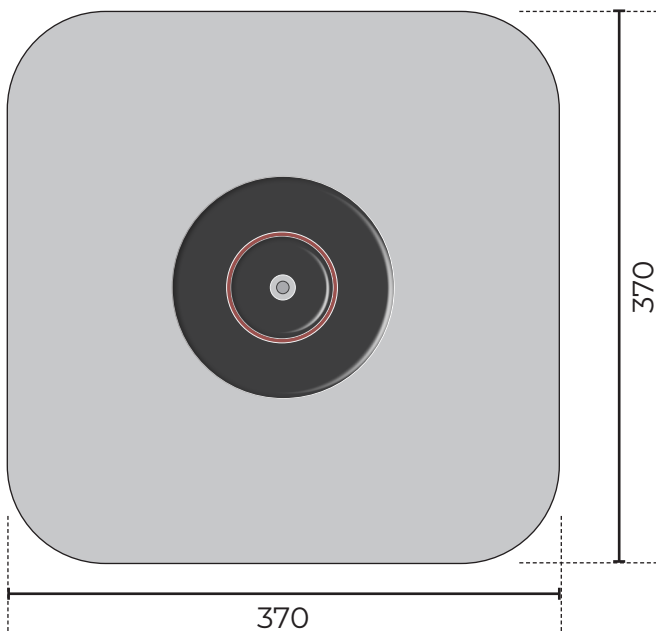

# API520VS BOBBIN SANDER - 230V 107635

All dimensions in mm

- Maximum Length: 370
- Maximum Width: 370
- Maximum Height: 590
- Table Height: 465
- Bobbin Height: 140 & 152

AXMINSTER

PROfessional

Available as a PDF download