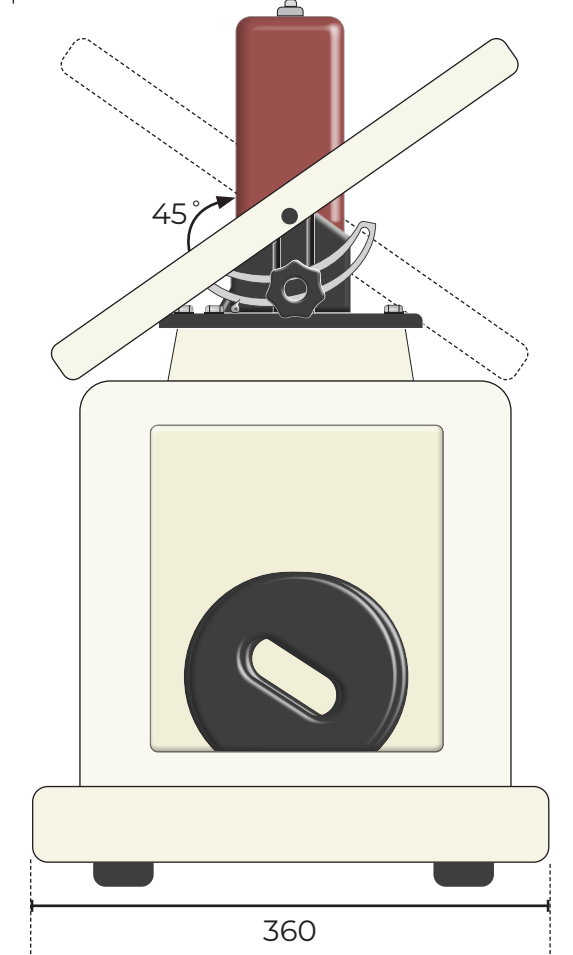

# API520VS BOBBIN SANDER - 230V 107635

All dimensions in mm

- Maximum Length: 370
- Maximum Width: 370
- Maximum Height: 590
- Table Height: 465
- Bobbin Height: 140 & 152

AXMINSTER

PROfessional

Available as a PDF download