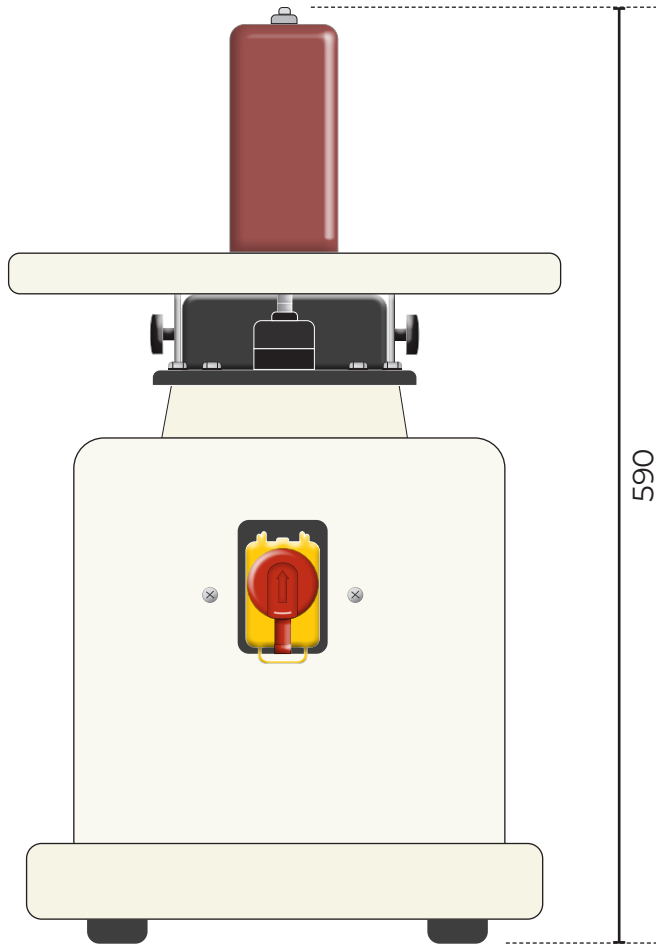

# API520VS BOBBIN SANDER - 230V 107635

All dimensions in mm

- Maximum Length: 370
- Maximum Width: 370
- Maximum Height: 590
- Table Height: 465
- Bobbin Height: 140 & 152

AXMINSTER

PROfessional

Available as a PDF download