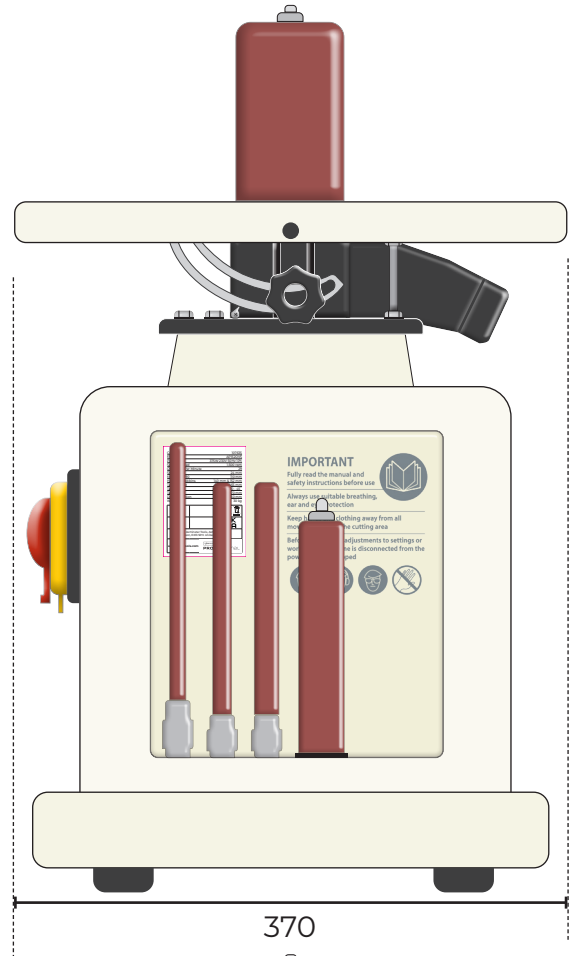

# API520VS BOBBIN SANDER - 230V 107635

All dimensions in mm

- Maximum Length: 370
- Maximum Width: 370
- Maximum Height: 590
- Table Height: 465
- Bobbin Height: 140 & 152

AXMINSTER

PROfessional

Available as a PDF download