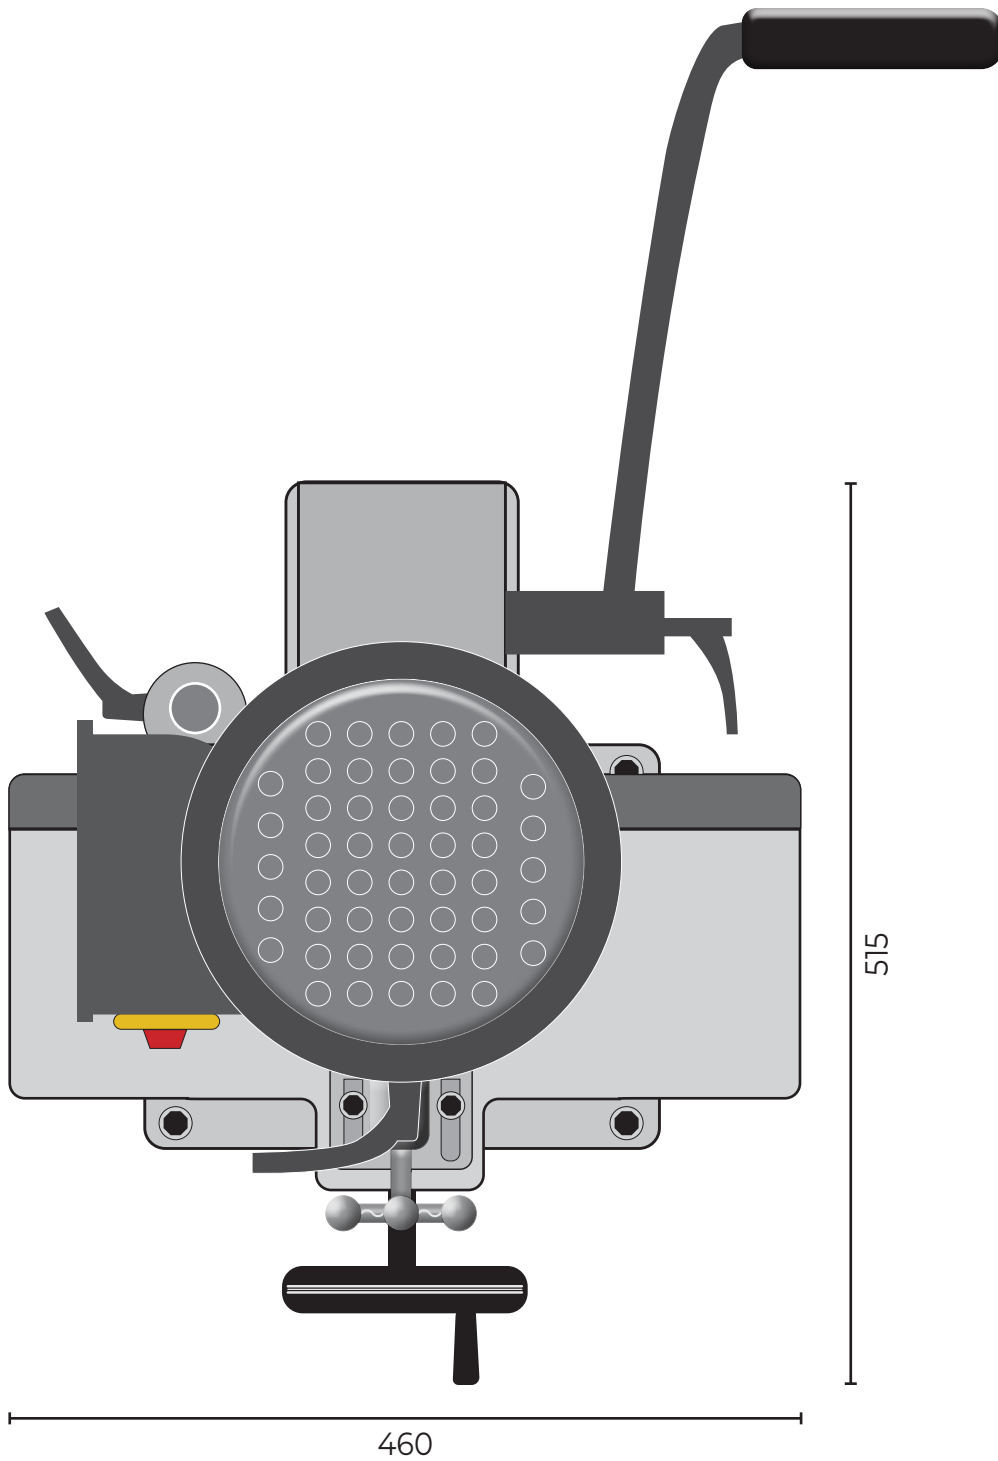

AP25BM BENCH MORTICER 107638

All dimensions in mm

Maximum Length: 460
Maximum Width: 515
Maximum Height: 1,000

AXMINSTER

PROFESSIONAL

Available as a PDF download