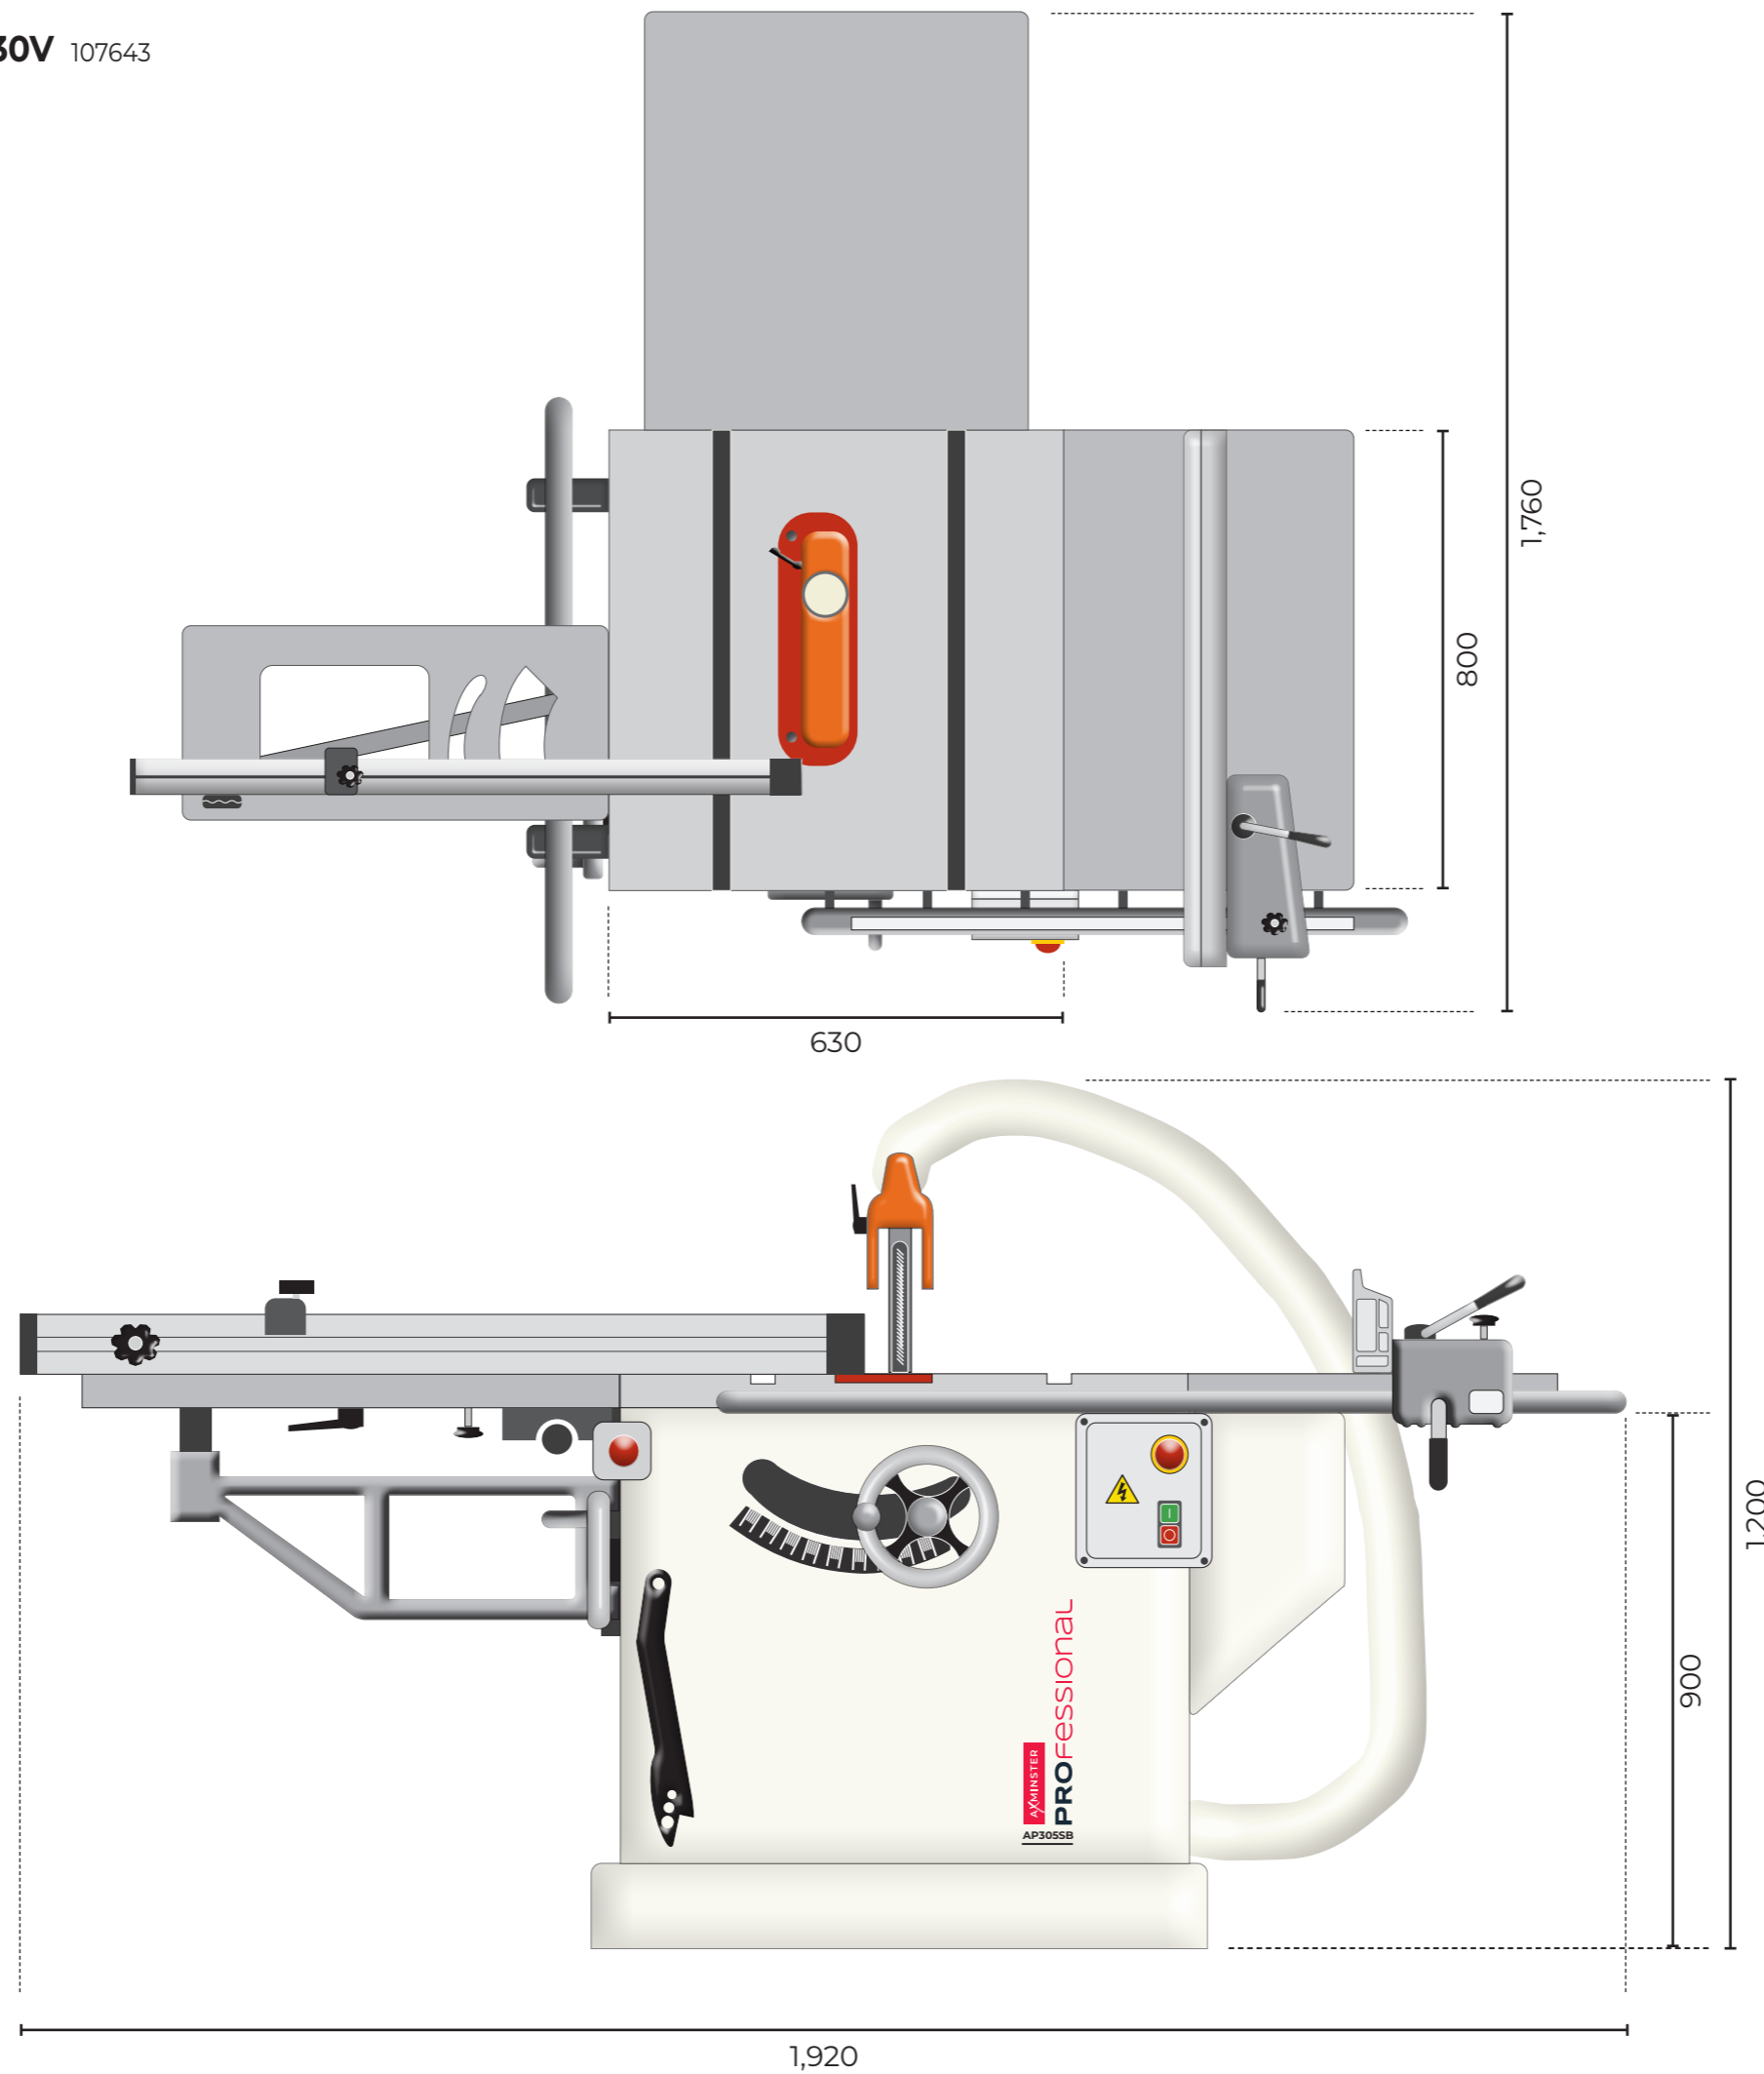

AP305SB 305MM TABLE SAW - 230V 107643

All dimensions in mm

Maximum Length: 1,920
Maximum Width: 1,760
Maximum Height: 1,200

AXMINSTER

PROfessional

Available as a PDF download