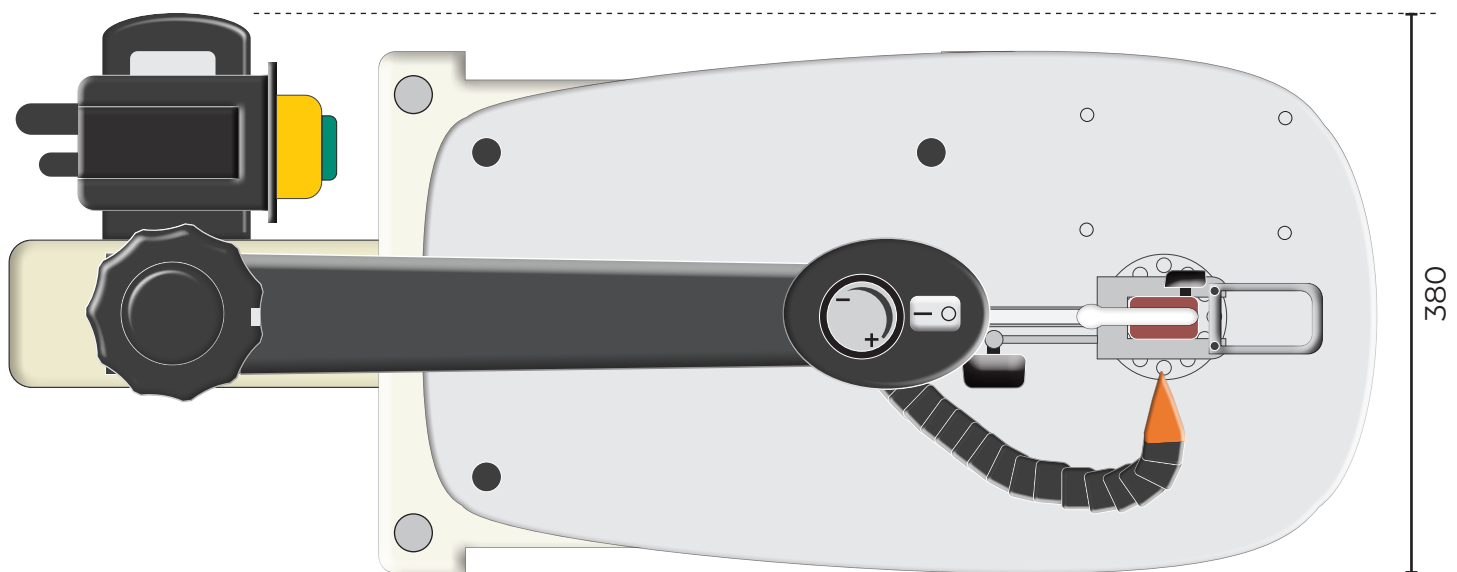

AP406SS SCROLL SAW - 230V 107653

All dimensions in mm

AXMINSTER

PROfessional

Maximum Length: 686

Maximum Width: 380

Maximum Height: 432

Available as a PDF download