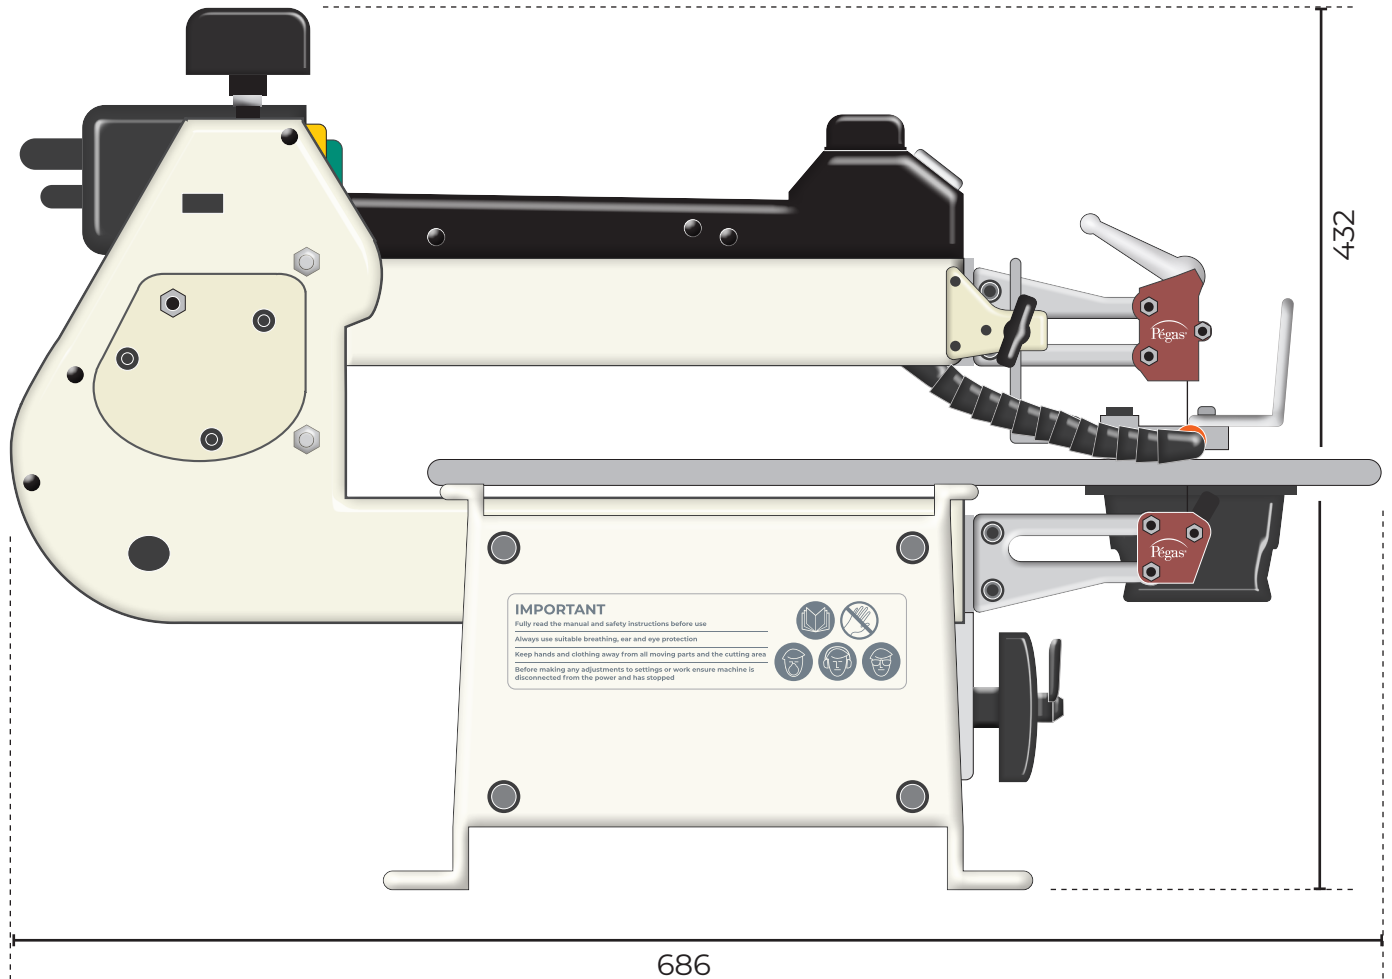

AP406SS SCROLL SAW - 230V 107653

All dimensions in mm

AXMINSTER

PROfessional

Maximum Length: 686

Maximum Width: 380

Maximum Height: 432

Available as a PDF download