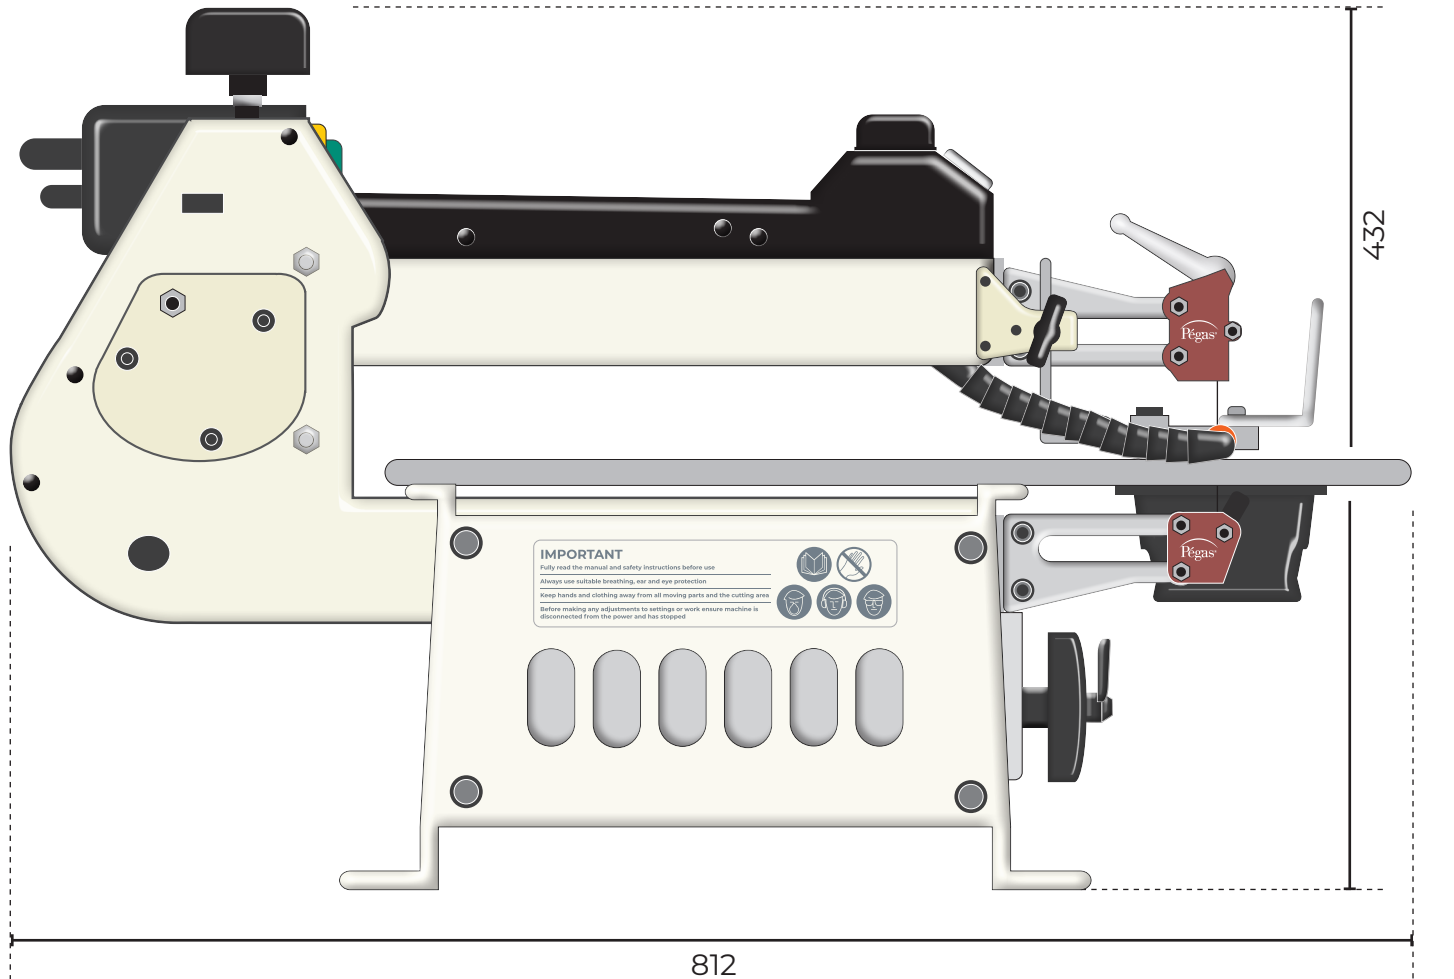

AP535SS SCROLL SAW - 230V 107654

All dimensions in mm

AXMINSTER

PROfessional

Maximum Length: 812
Maximum Width: 380
Maximum Height: 432

Available as a PDF download