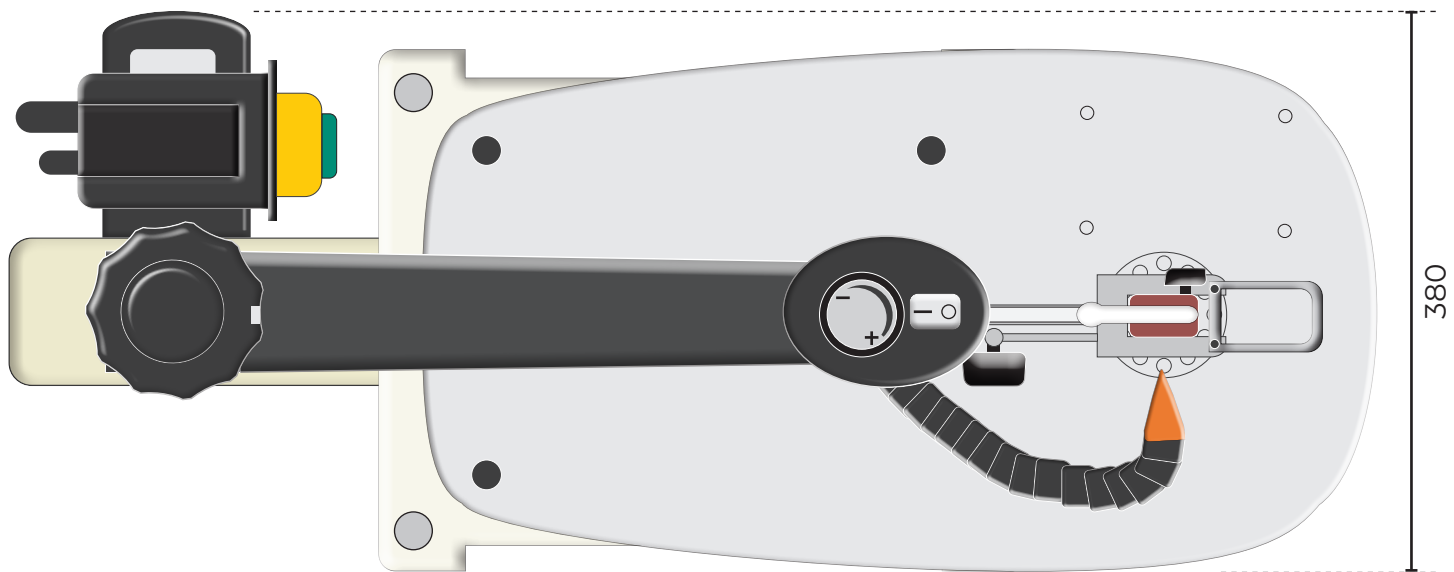

AP535SS SCROLL SAW - 230V 107654

All dimensions in mm

AXMINSTER

PROfessional

Maximum Length: 812
Maximum Width: 380
Maximum Height: 432

Available as a PDF download