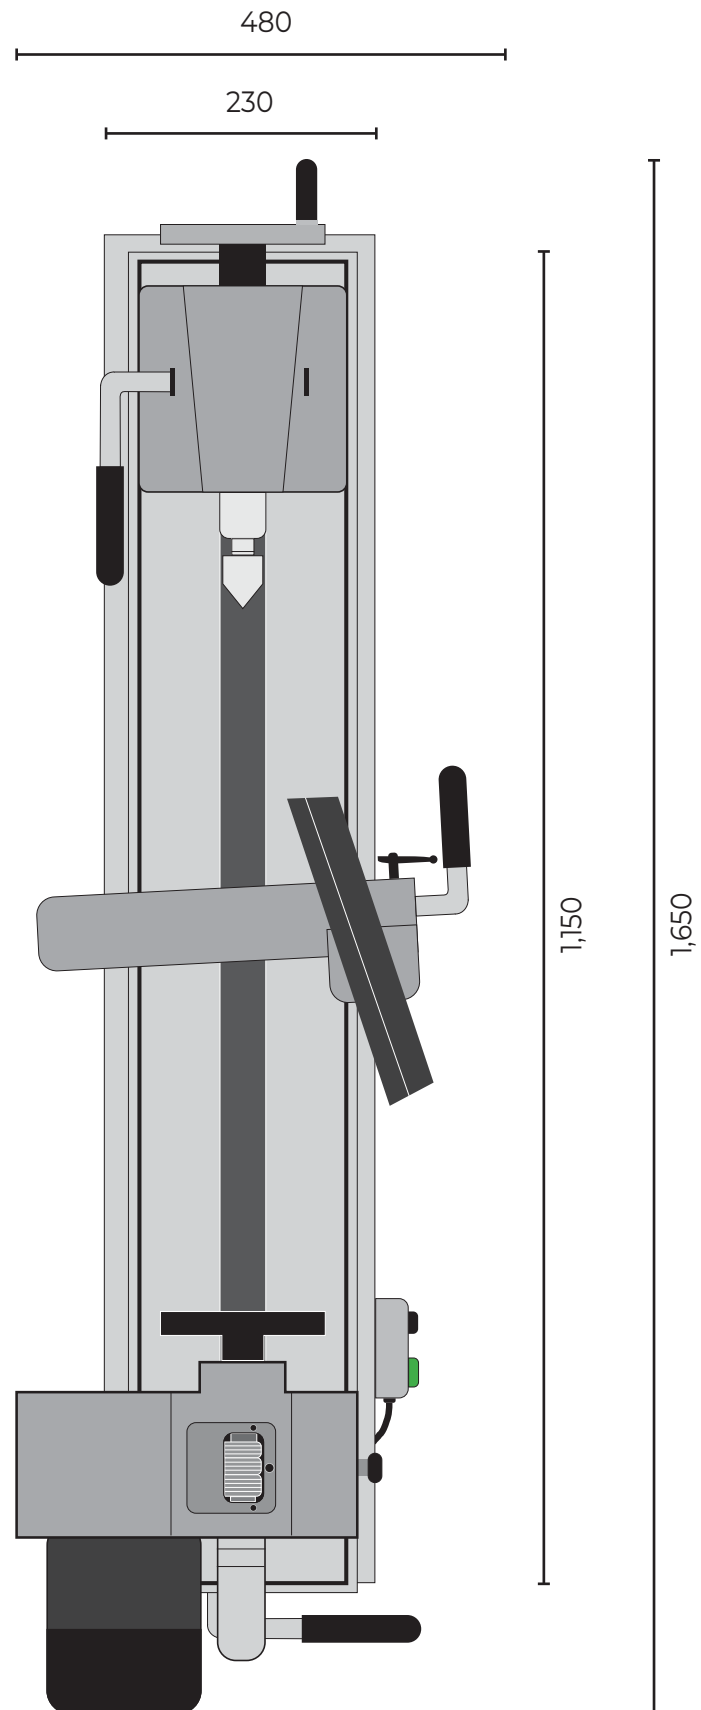

AP406WL BENCH MOUNTED WOODTURNING LATHE 107656

All dimensions in mm

Maximum Length: 1,650
Maximum Width: 480
Maximum Height: 550
Maximum Height
on Stand: 1,340

AXMINSTER

PROfessional

Available as a PDF download