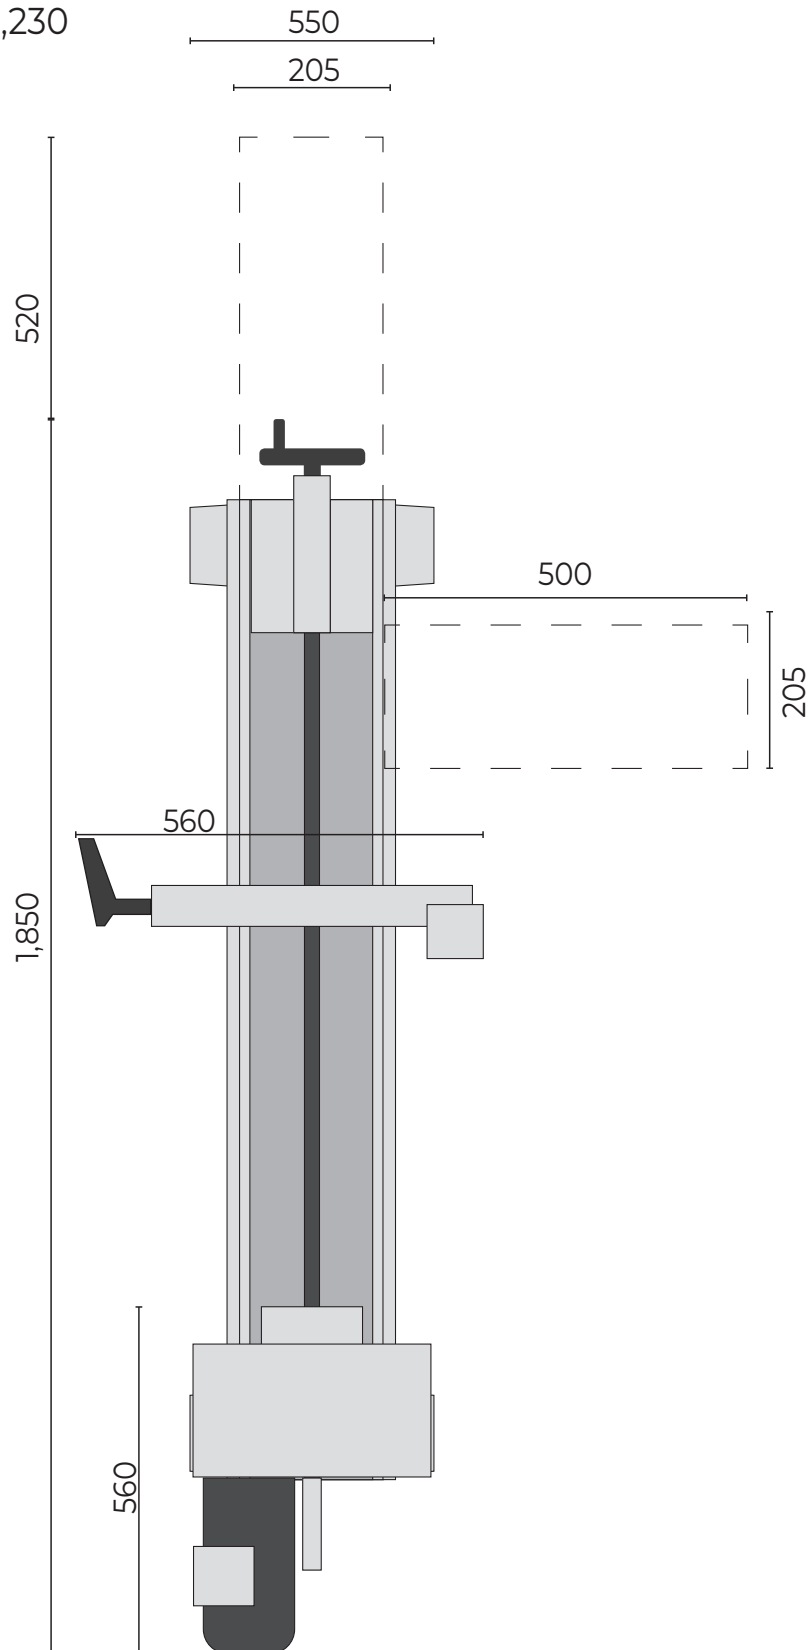

AP508WL WOODTURNING LATHE 107657

All dimensions in mm

AXMINSTER

PROfessional

Maximum Length: 1,850

Maximum Width: 560

Maximum Height: 1,230

Available as a PDF download