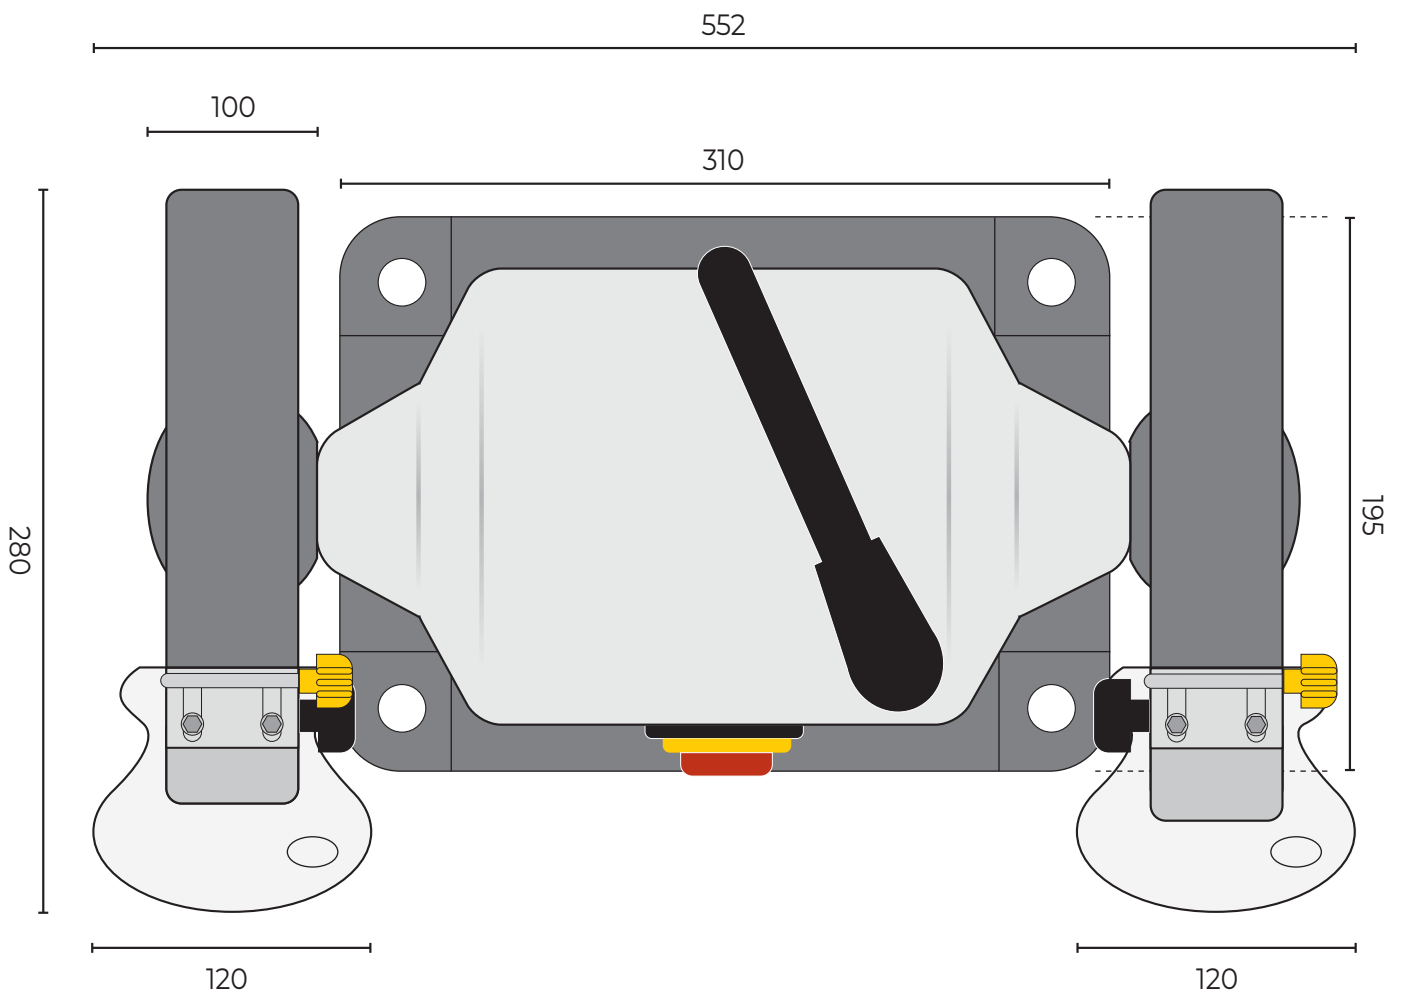

# AP200SRG SLOW RUNNING GRINDER 107671

All dimensions in mm

AXMINSTER

PROfessional

Maximum Length: 552  
Maximum Width: 280  
Maximum Height: 330  
Base Size: 310 x 195

Available as a PDF download