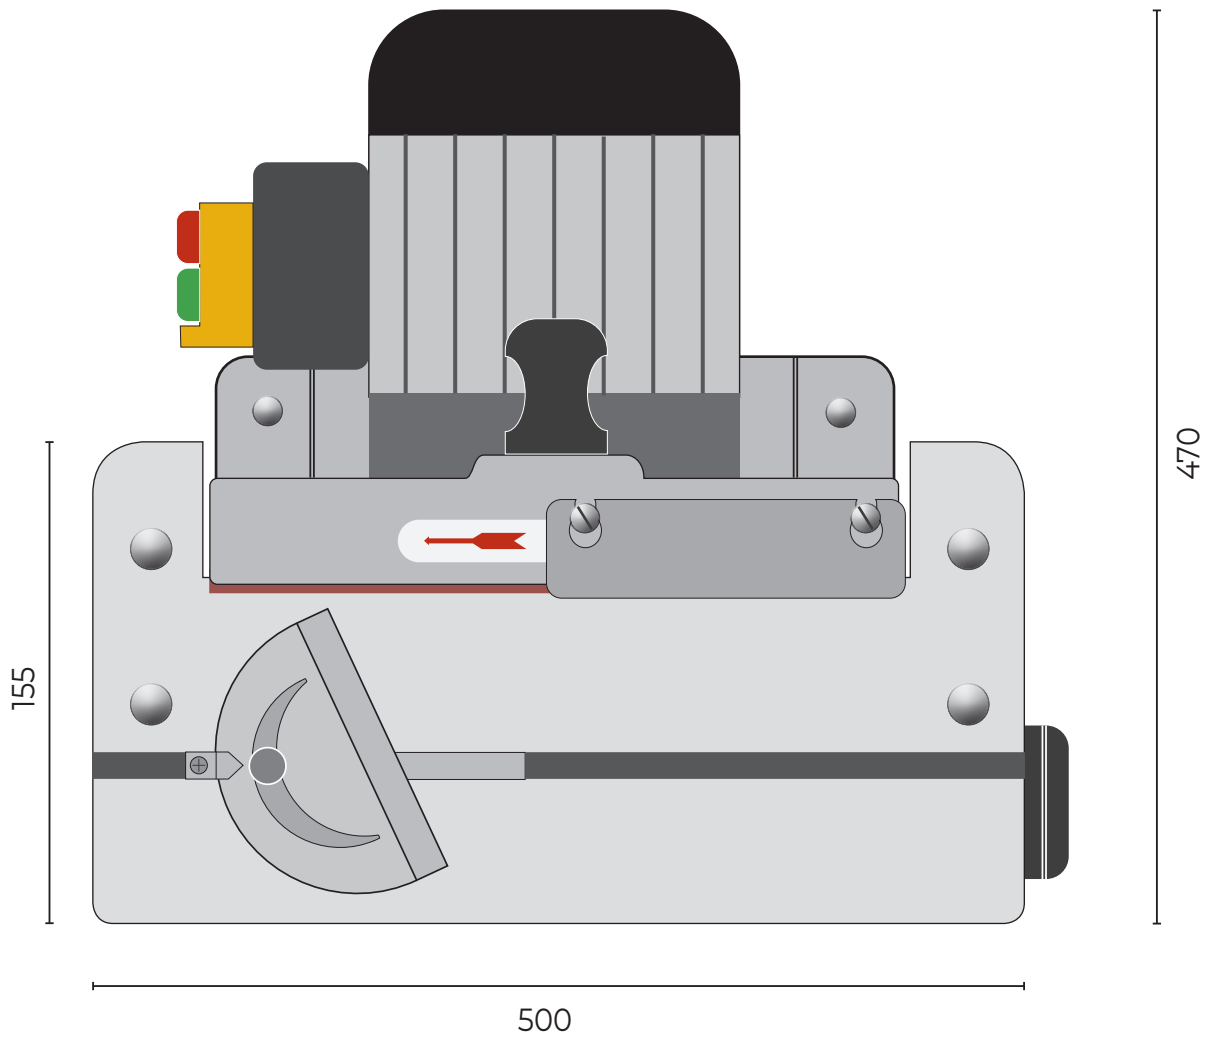

AW300DS 300MM DISC SANDER 107672

All dimensions in mm

Maximum Length: 500
Maximum Width: 470
Maximum Height: 420
Table Size: 445 x 155

AXMINSTER

WORKSHOP

Available as a PDF download