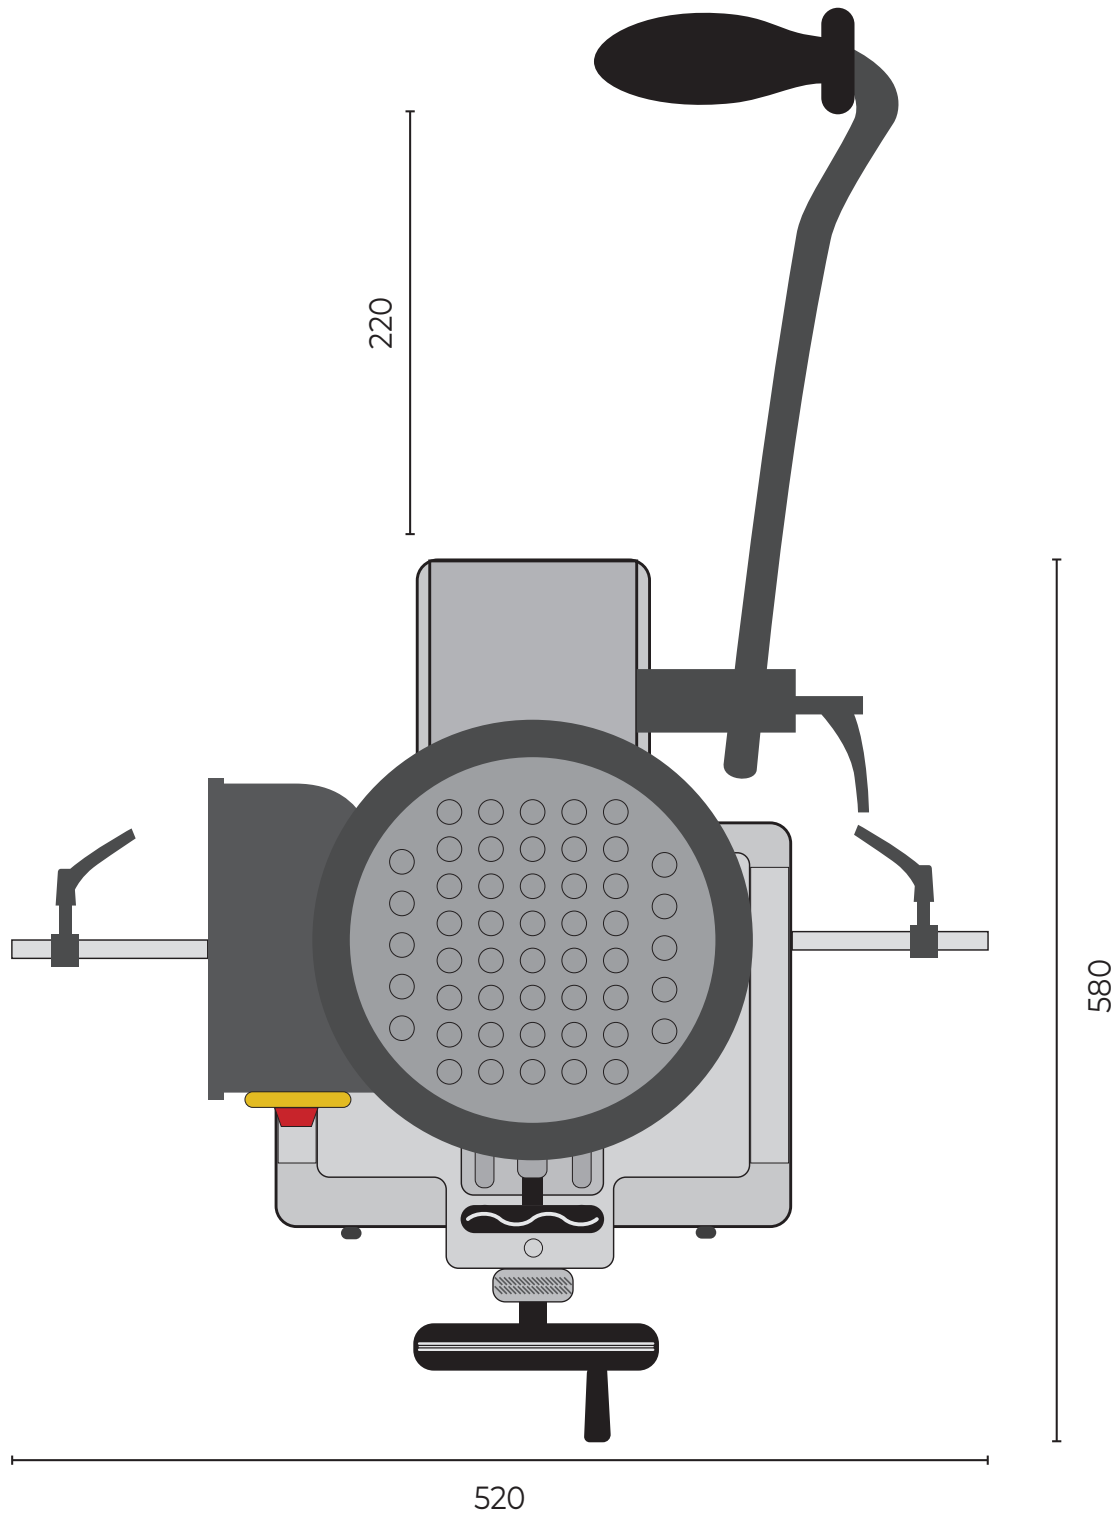

AW16BM BENCH MORTICER 107675

All dimensions in mm

Maximum Length: 520

Maximum Width: 580

Maximum Height: 640

AXMINSTER

WORKSHOP

Available as a PDF download