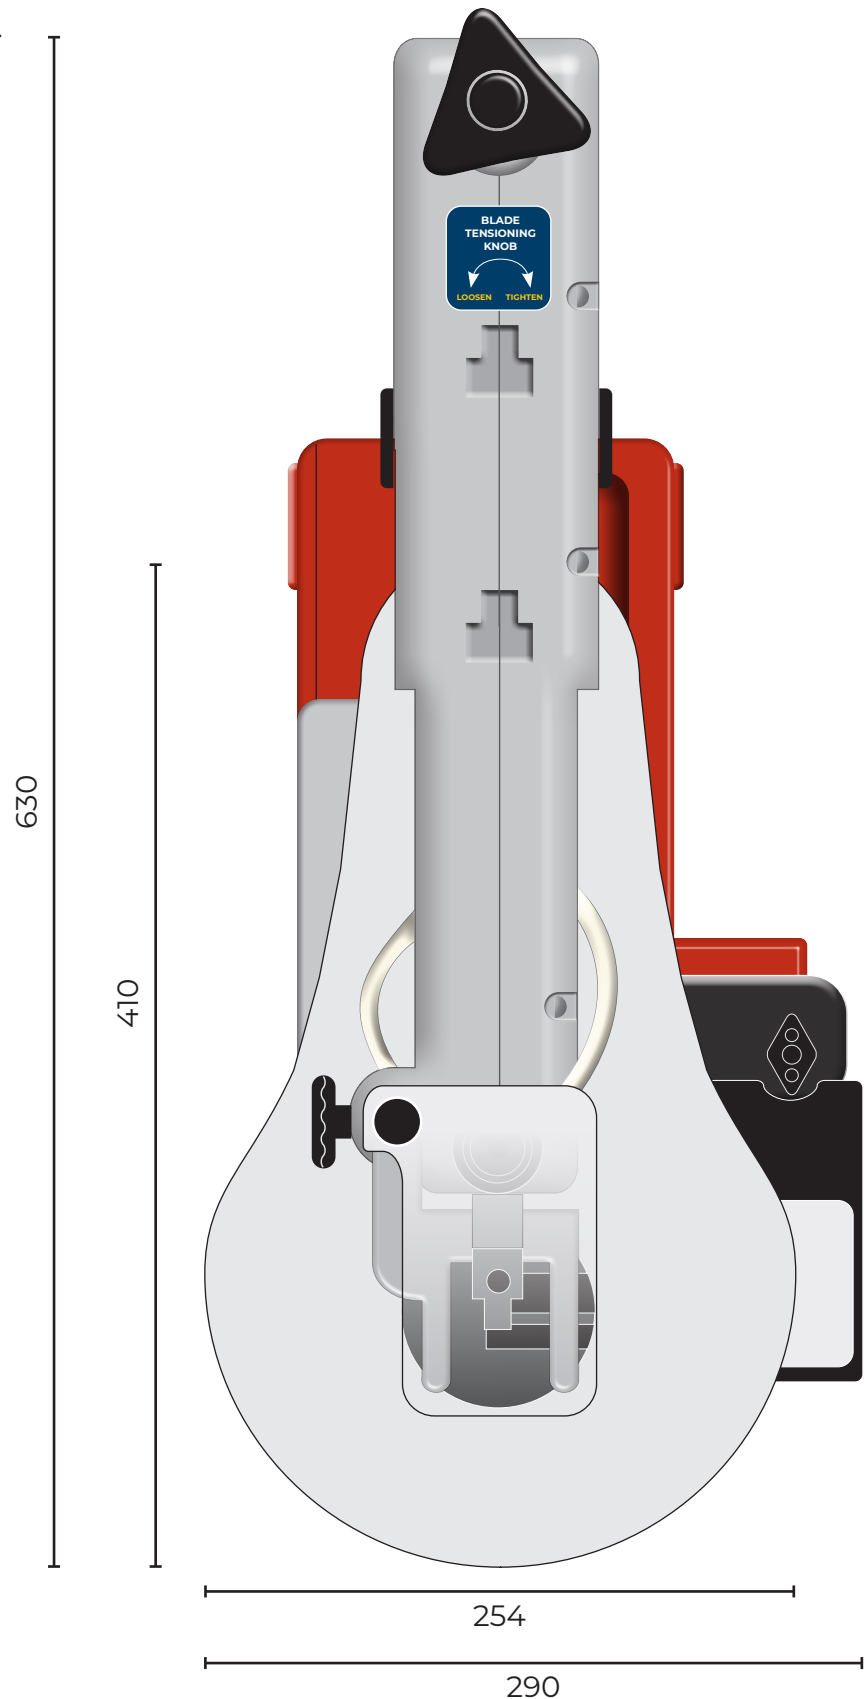

AW405SS V/SPEED SCROLLSAW 107678

All dimensions in mm

Maximum Length: 630
Maximum Width: 290
Maximum Height: 350
Table Size: 410 x 254

AXMINSTER

WORKSHOP

Available as a PDF download