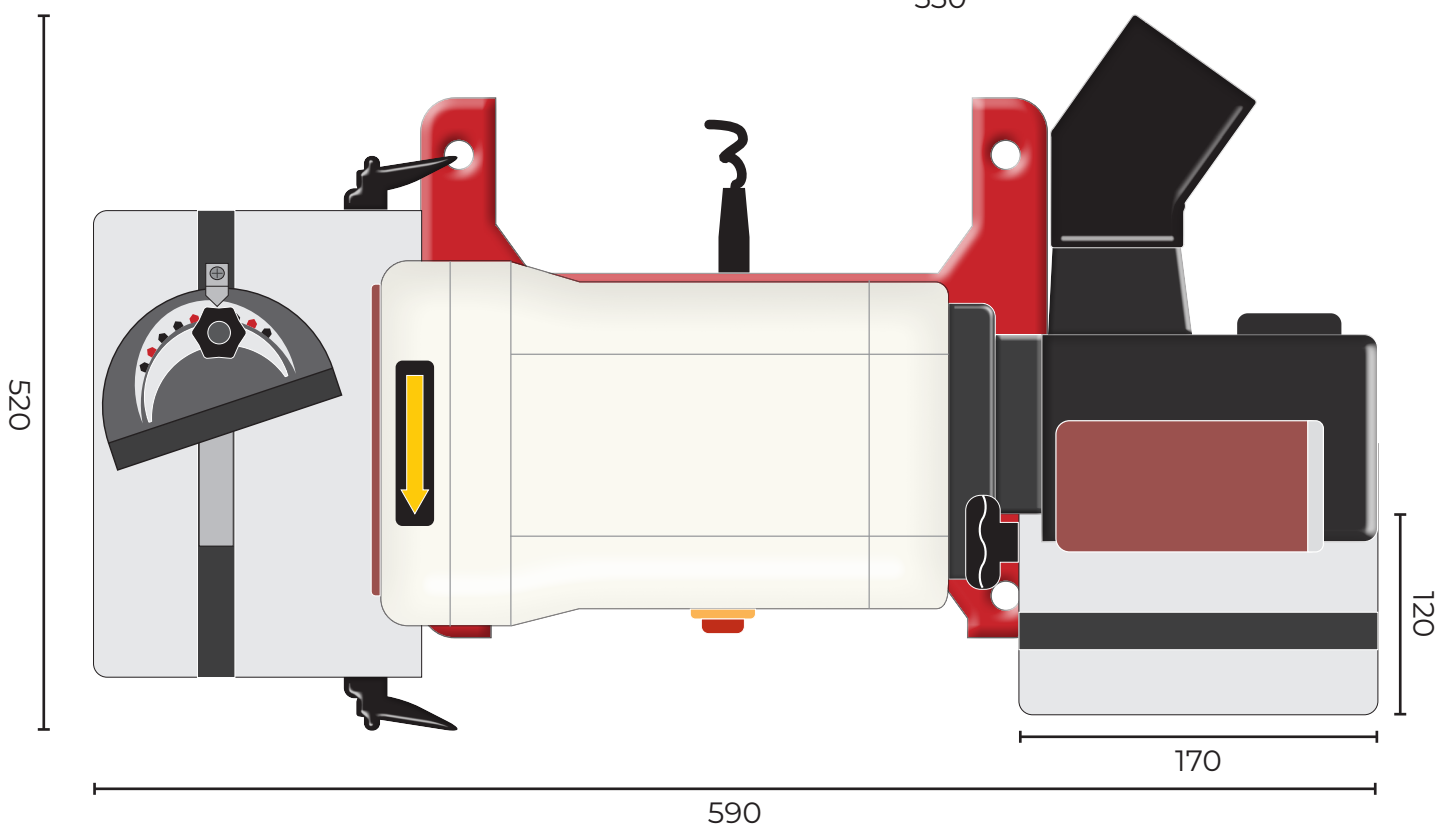

AW200BDS BELT & DISC SANDER 107680

All dimensions in mm

Maximum Length:	590
Maximum Width:	520
Maximum Height:	600
Table Size (Belt):	170 x 120
Table Size (Disc):	264 x 190

AXMINSTER

WORKSHOP

Available as a PDF download