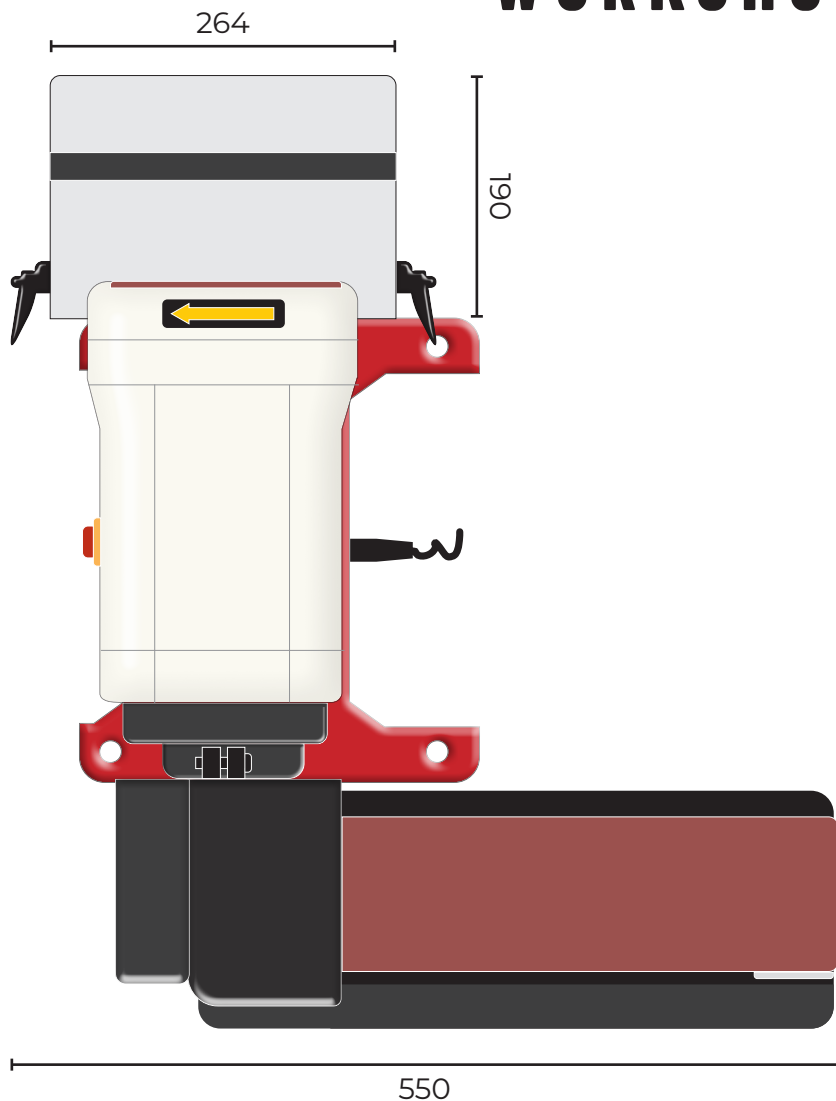

AW200BDS BELT & DISC SANDER 107680

All dimensions in mm

Maximum Length:	590
Maximum Width:	520
Maximum Height:	600
Table Size (Belt):	170 x 120
Table Size (Disc):	264 x 190

AXMINSTER

WORKSHOP

Available as a PDF download