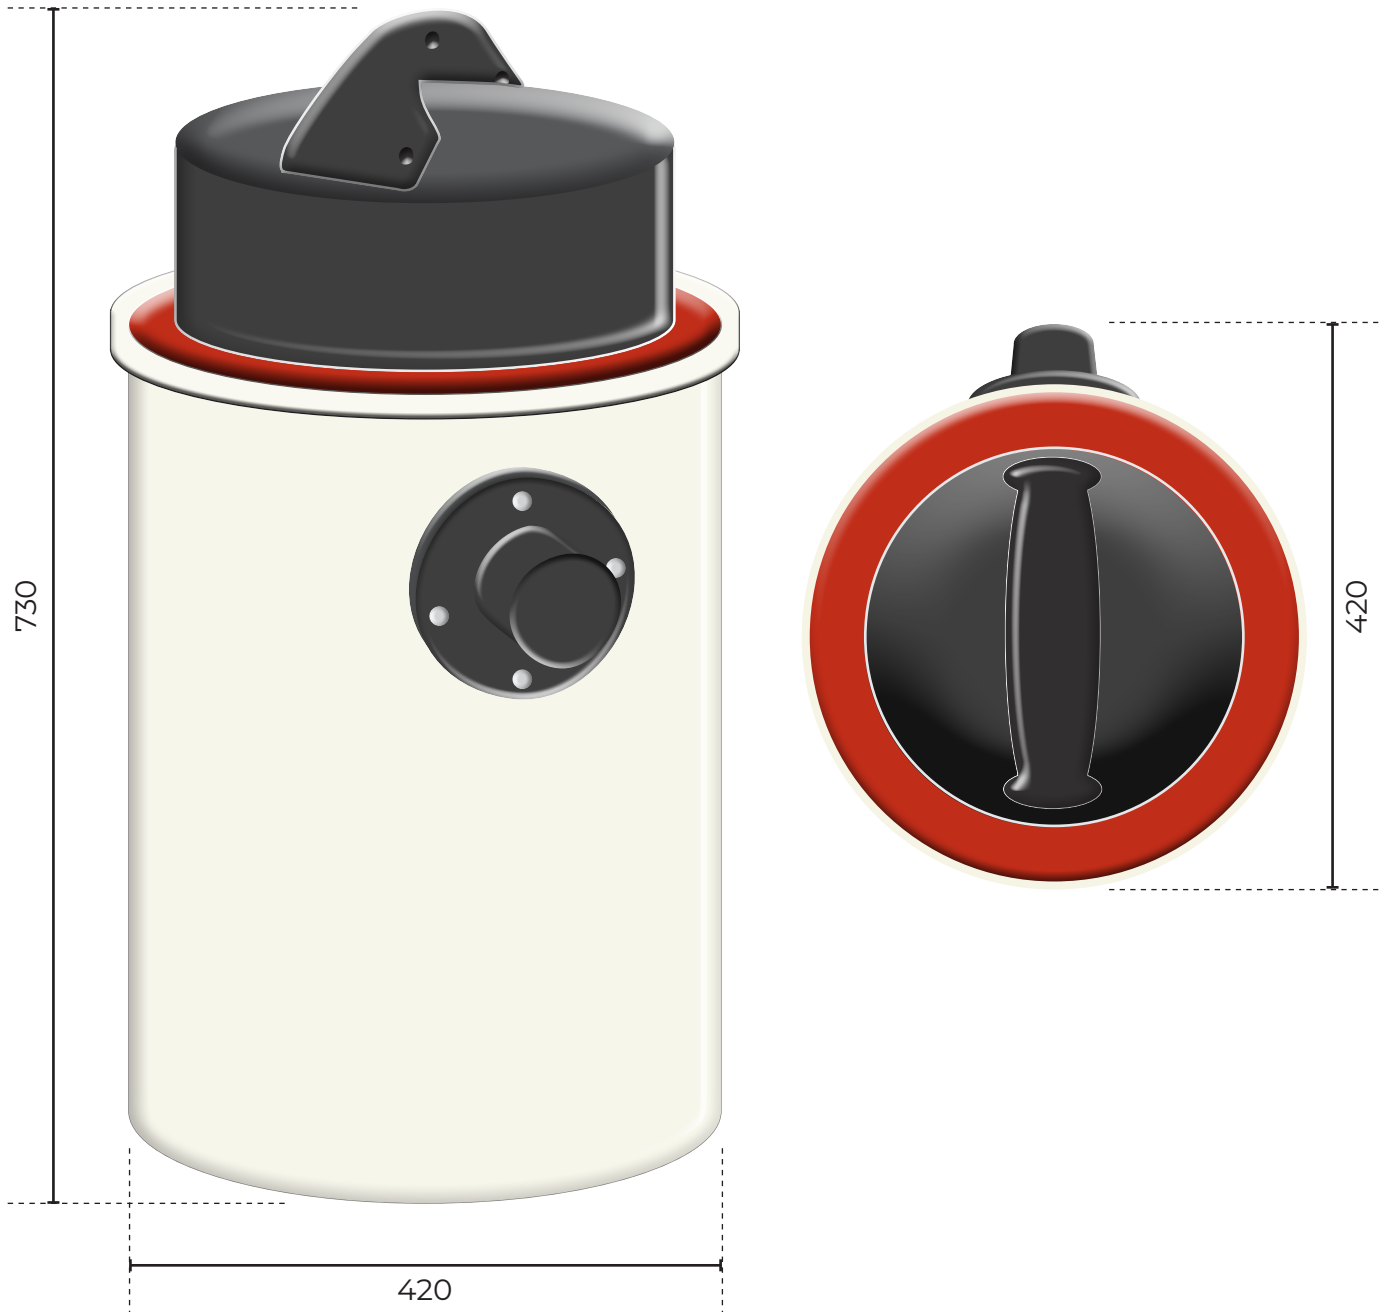

AW50E 50L PORTABLE DUST COLLECTOR 107681

All dimensions in mm

Maximum Length: 420

Maximum Width: 420

Maximum Height: 730

AXMINSTER

WORKSHOP

Available as a PDF download