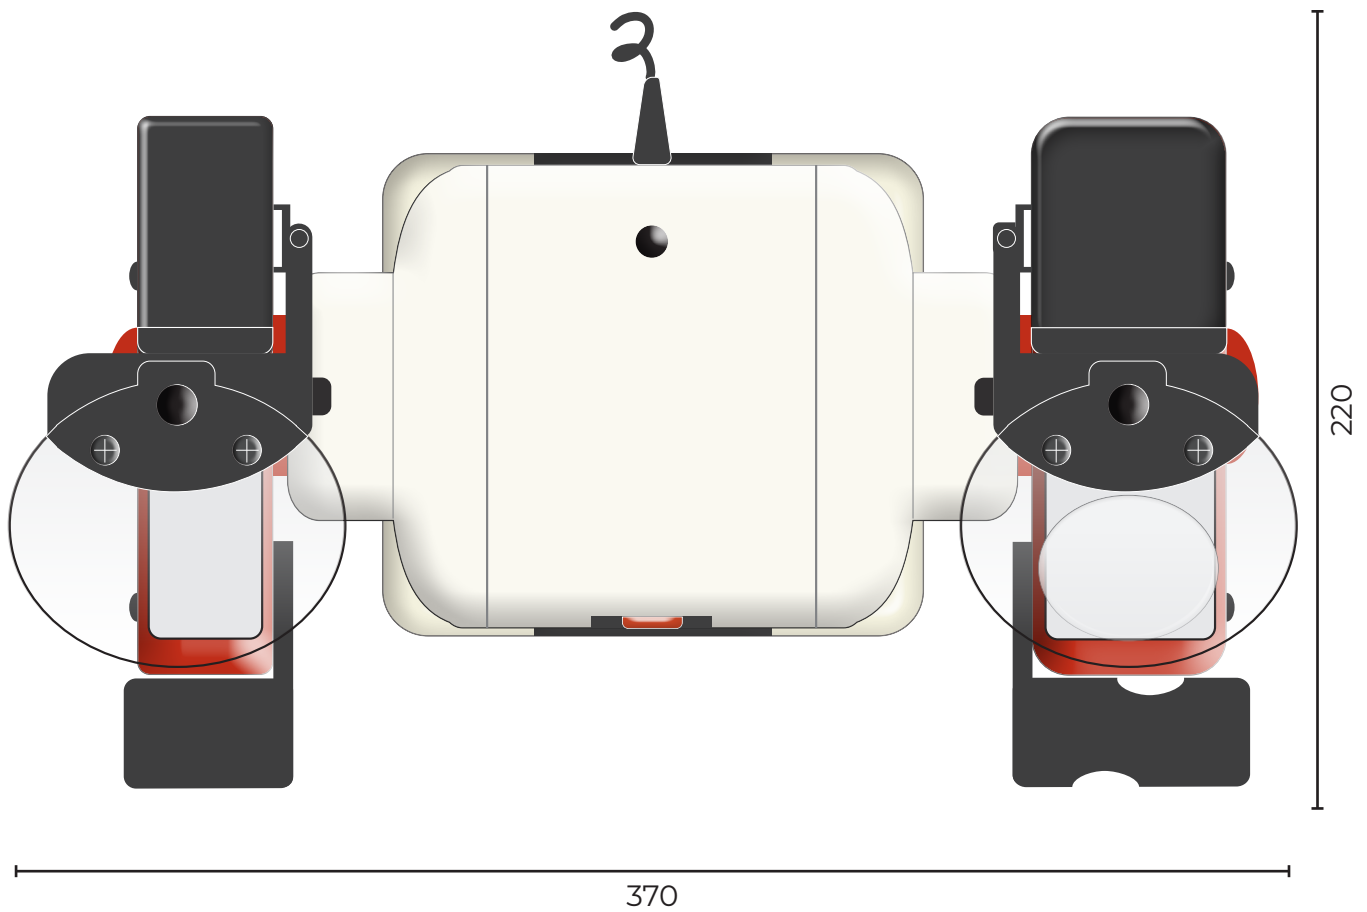

AW150BG 150MM BENCH GRINDER - 230V 107682

All dimensions in mm

Maximum Length: 370

Maximum Width: 220

Maximum Height: 330

AXMINSTER

WORKSHOP

Available as a PDF download