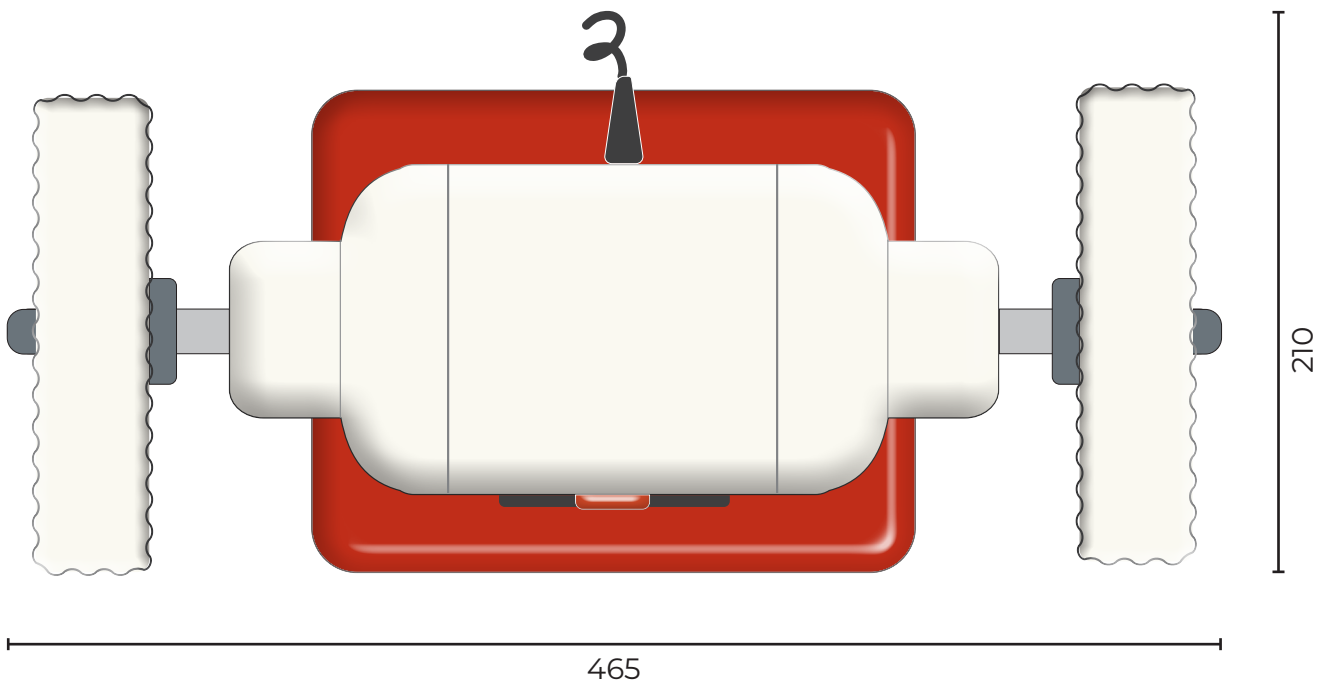

AW150BB 150MM POLISHER - 230V 107683

All dimensions in mm

Maximum Length: 465
Maximum Width: 210
Maximum Height: 200
Wheel Diameter: 150 mm
Wheel Width: 10 mm
Bore: 12.7 mm

AXMINSTER

WORKSHOP

Available as a PDF download