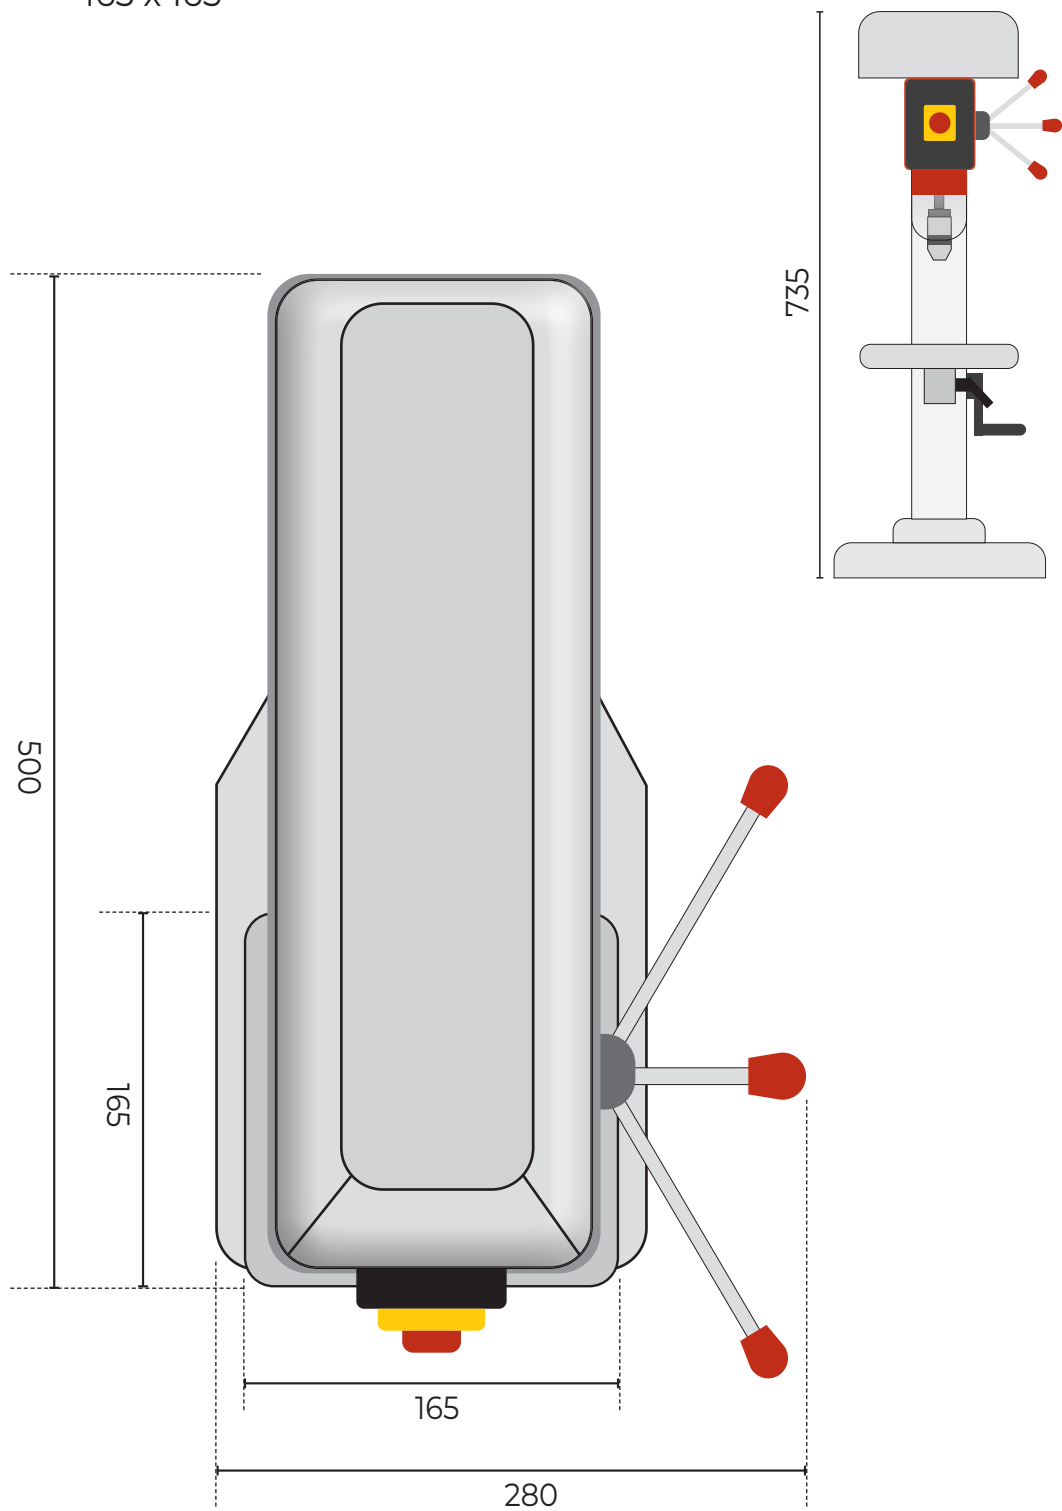

AW285PD BENCH PILLAR DRILL 107690

All dimensions in mm

Maximum Length: 500
Maximum Width: 280
Maximum Height: 735
Table Size: 165 x 165

AXMINSTER

WORKSHOP

Available as a PDF download