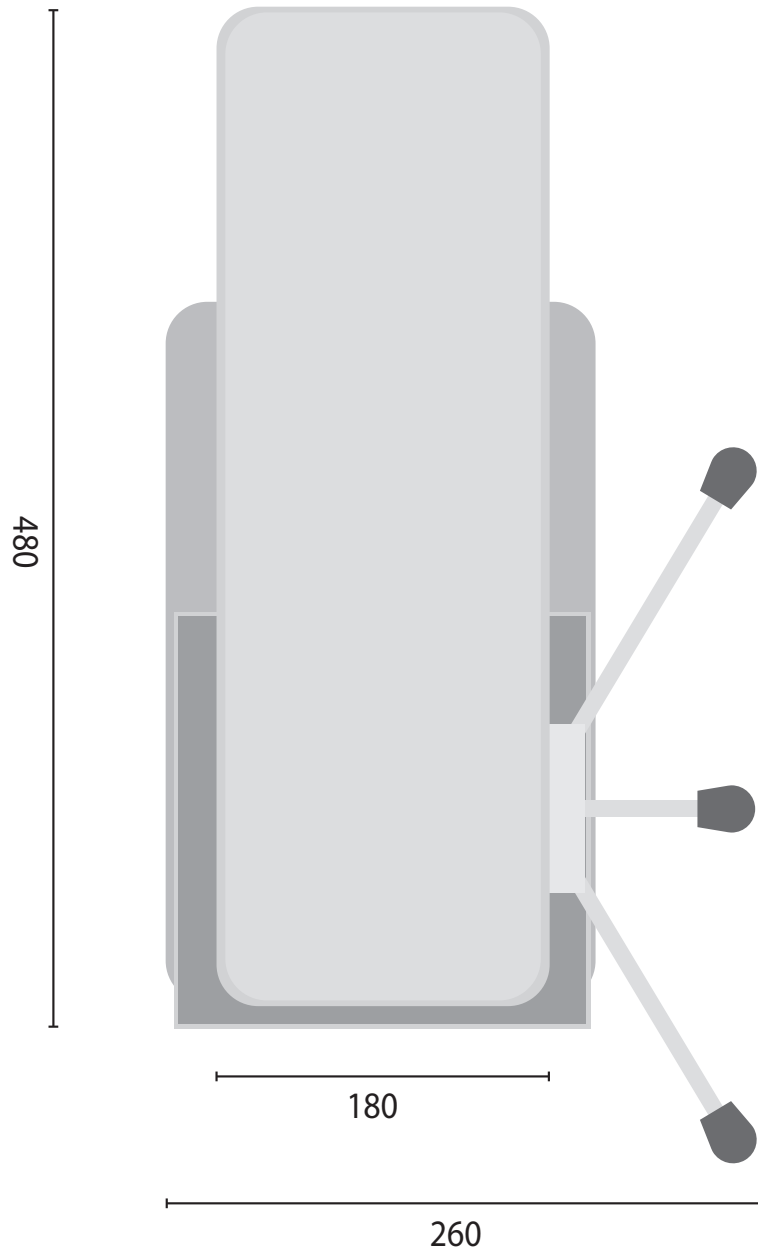

AW315PD Bench Pillar Drill 107691

All dimensions in mm

Maximum height: 840

Base Size: 215 x 340

Table Size: 200 x 200

AXMINSTER

WORKSHOP

Available as a PDF download