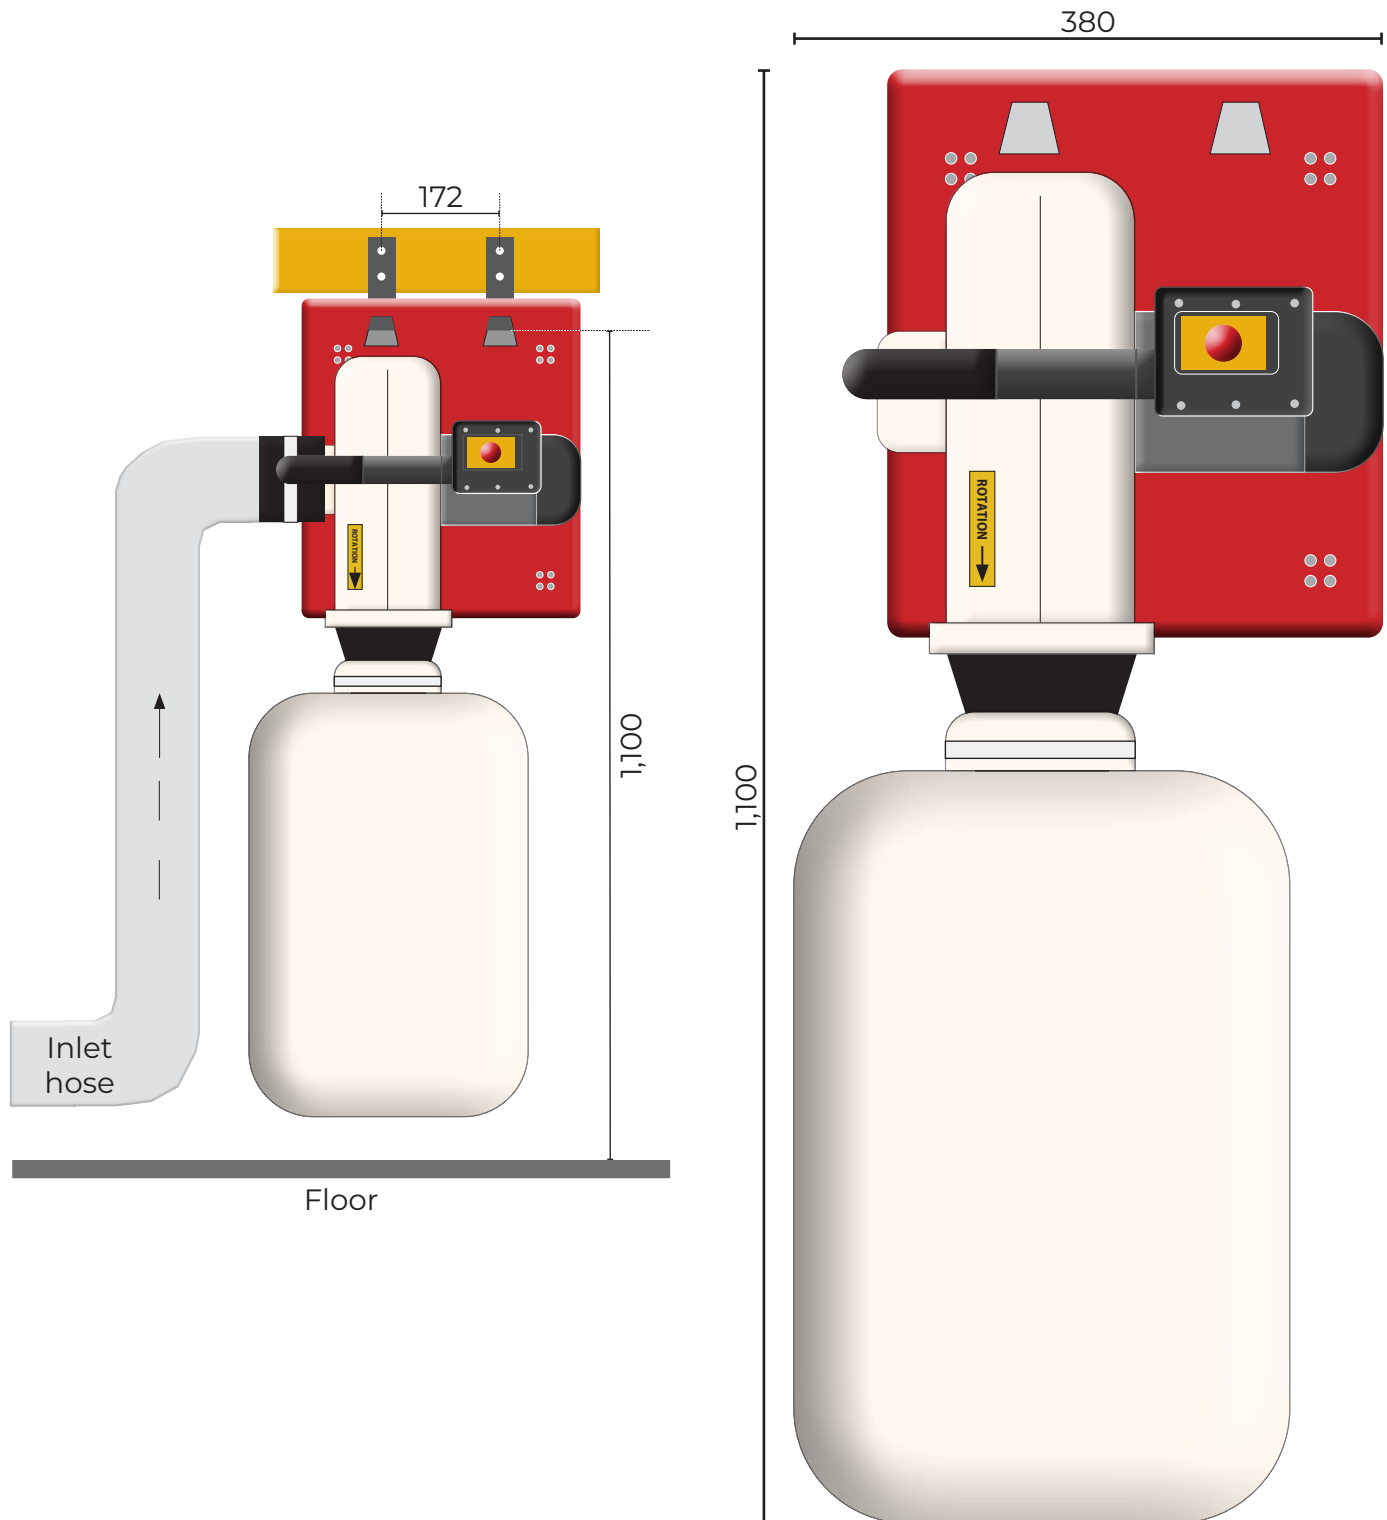

AW37E DUST EXTRACTOR 107695

All dimensions in mm

Maximum Length: 1,100

Maximum Width: 380

Maximum Height: 415

AXMINSTER

WORKSHOP

Available as a PDF download