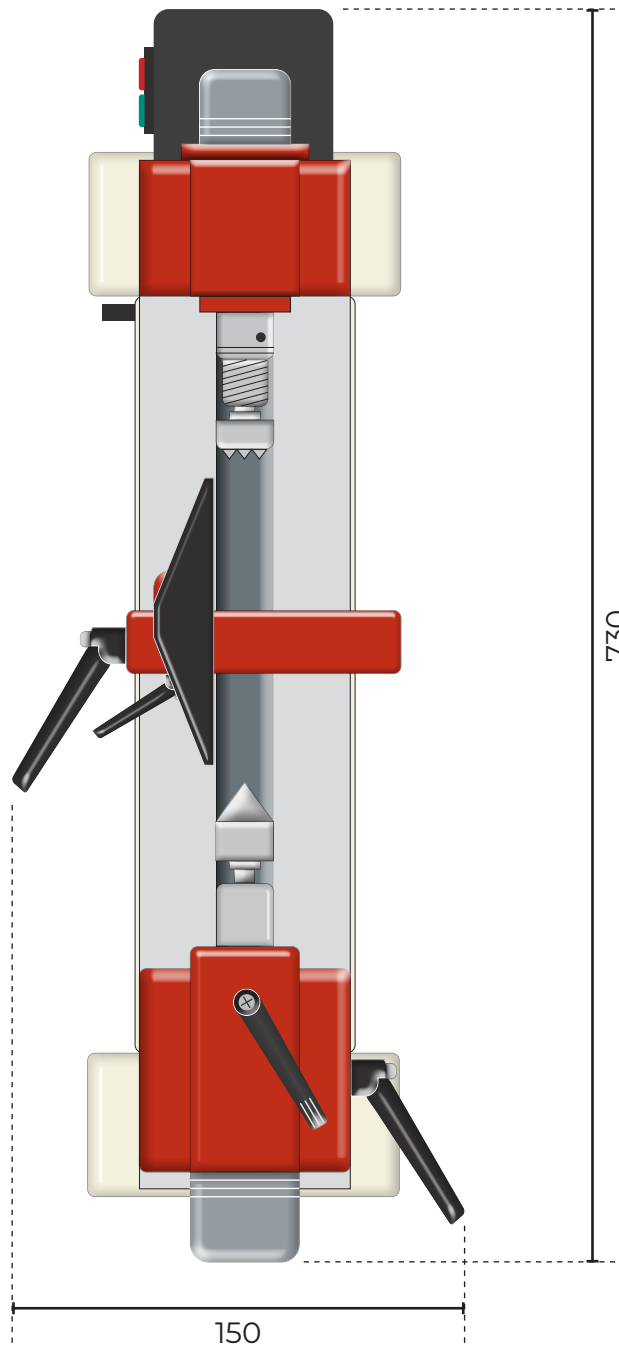

AW205WL WOODTURNING LATHE - 230V 107699

All dimensions in mm

Maximum Length: 730
Maximum Width: 150
Maximum Height: 310
Tool Rest: 177 mm
Weight: 20 kg

AXMINSTER

WORKSHOP

Available as a PDF download