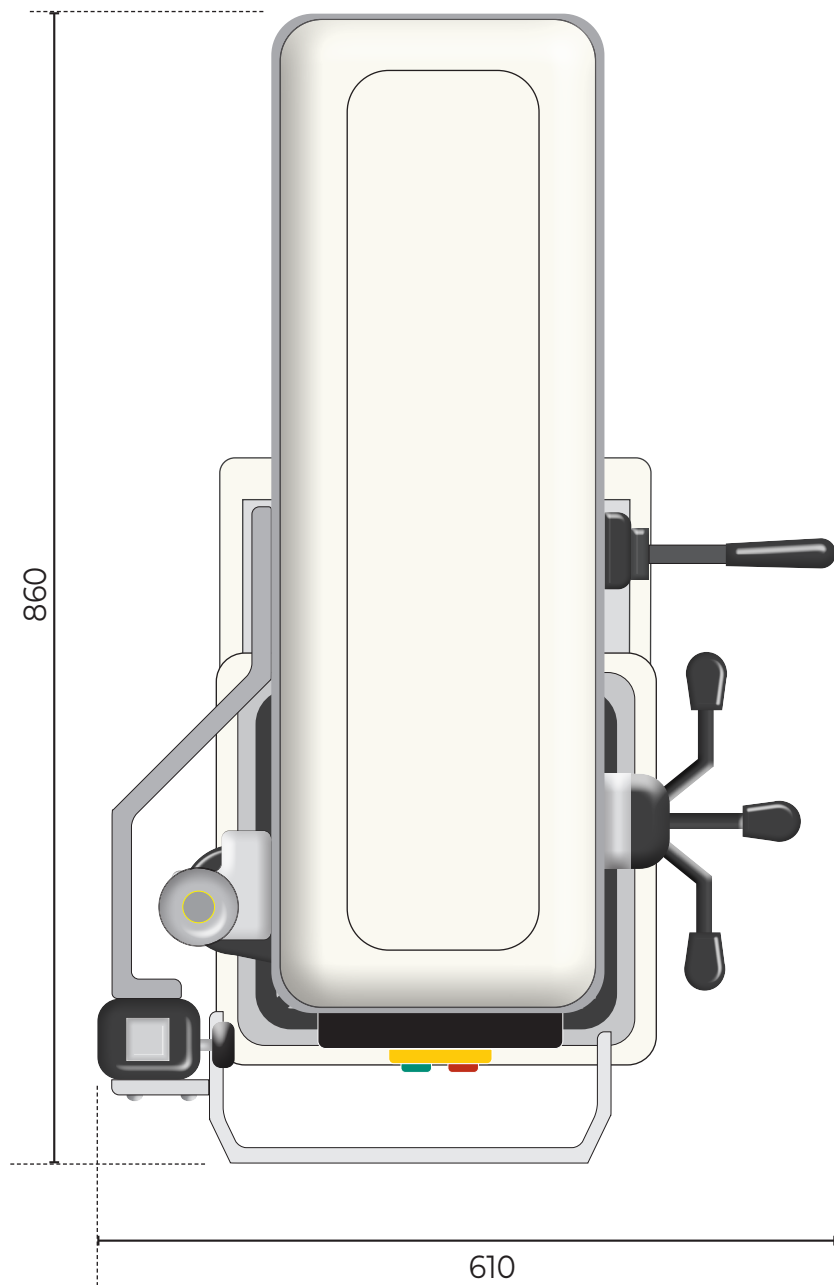

AP540PD FLOOR PILLAR DRILL 107707

All dimensions in mm

Maximum Length: 860
Maximum Width: 610
Maximum Height: 1,710
Table Size: 475 x 425

AXMINSTER

PROfessional

Available as a PDF download