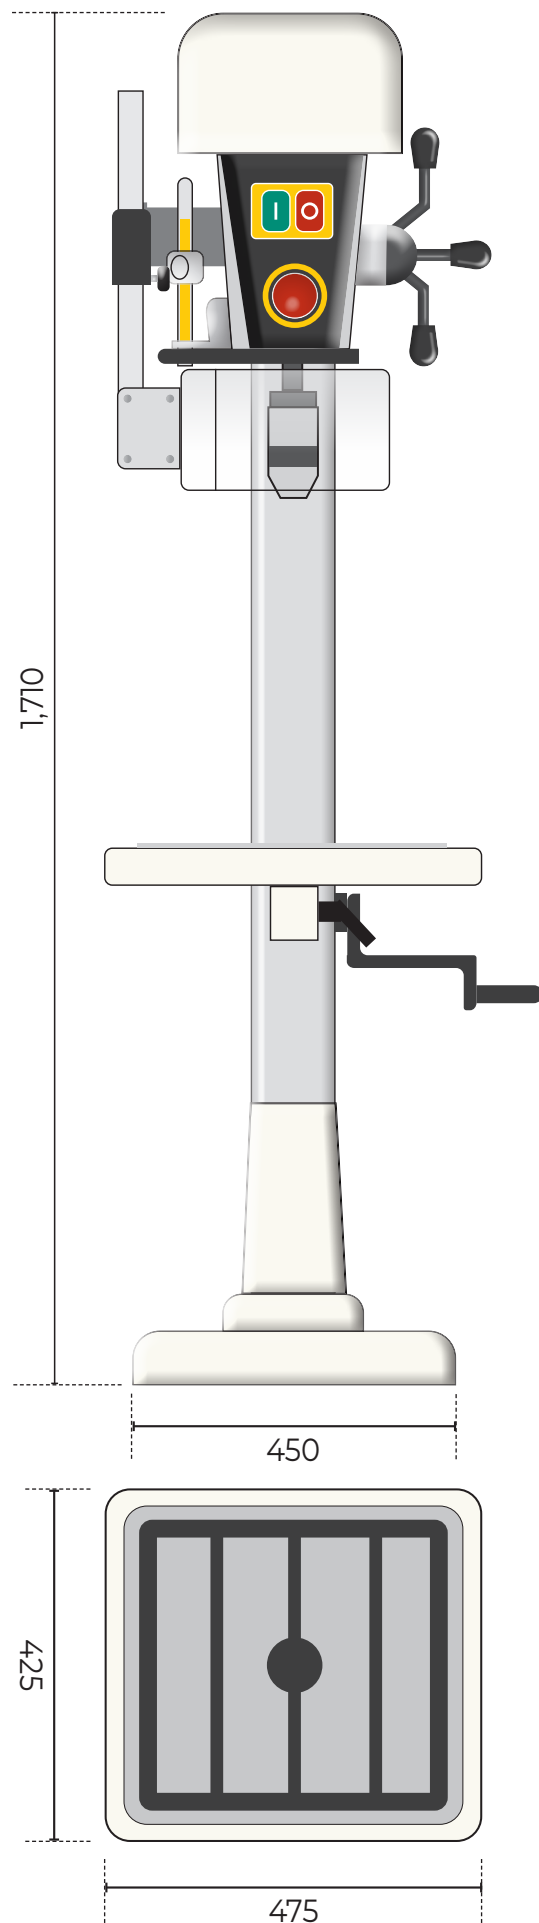

AP540PD FLOOR PILLAR DRILL 107707

All dimensions in mm

Maximum Length: 860
Maximum Width: 610
Maximum Height: 1,710
Table Size: 475 x 425

AXMINSTER

PROfessional

Available as a PDF download