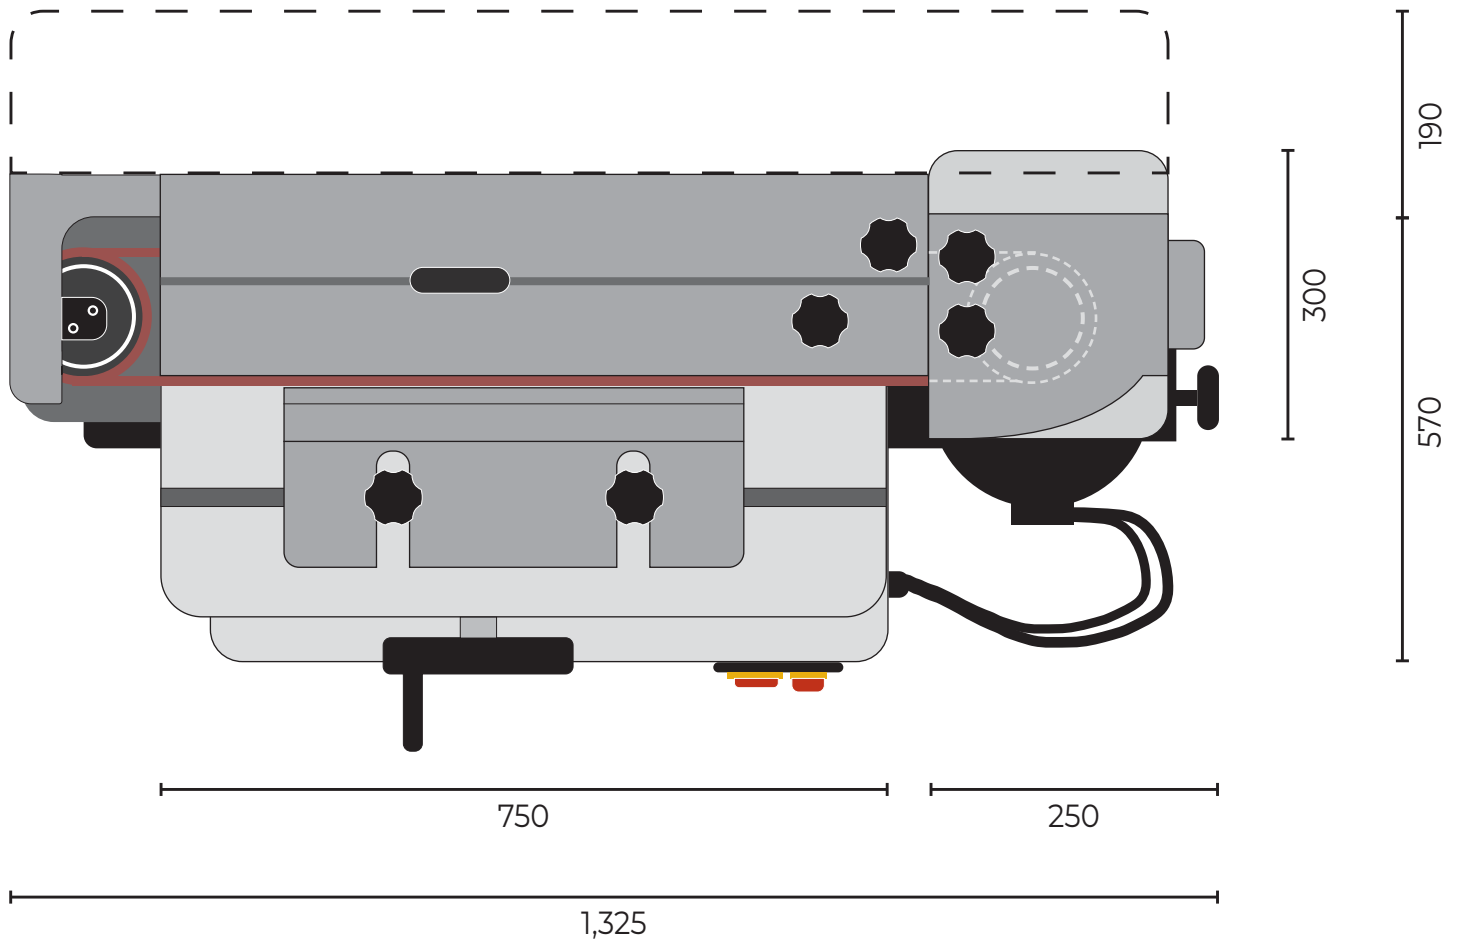

AT2260BS2 BELT SANDER 107708

All dimensions in mm

Maximum Length: 1,325

Maximum Width: 570

Maximum Height: 1,235

AXMINSTER

PROfessional

Available as a PDF download