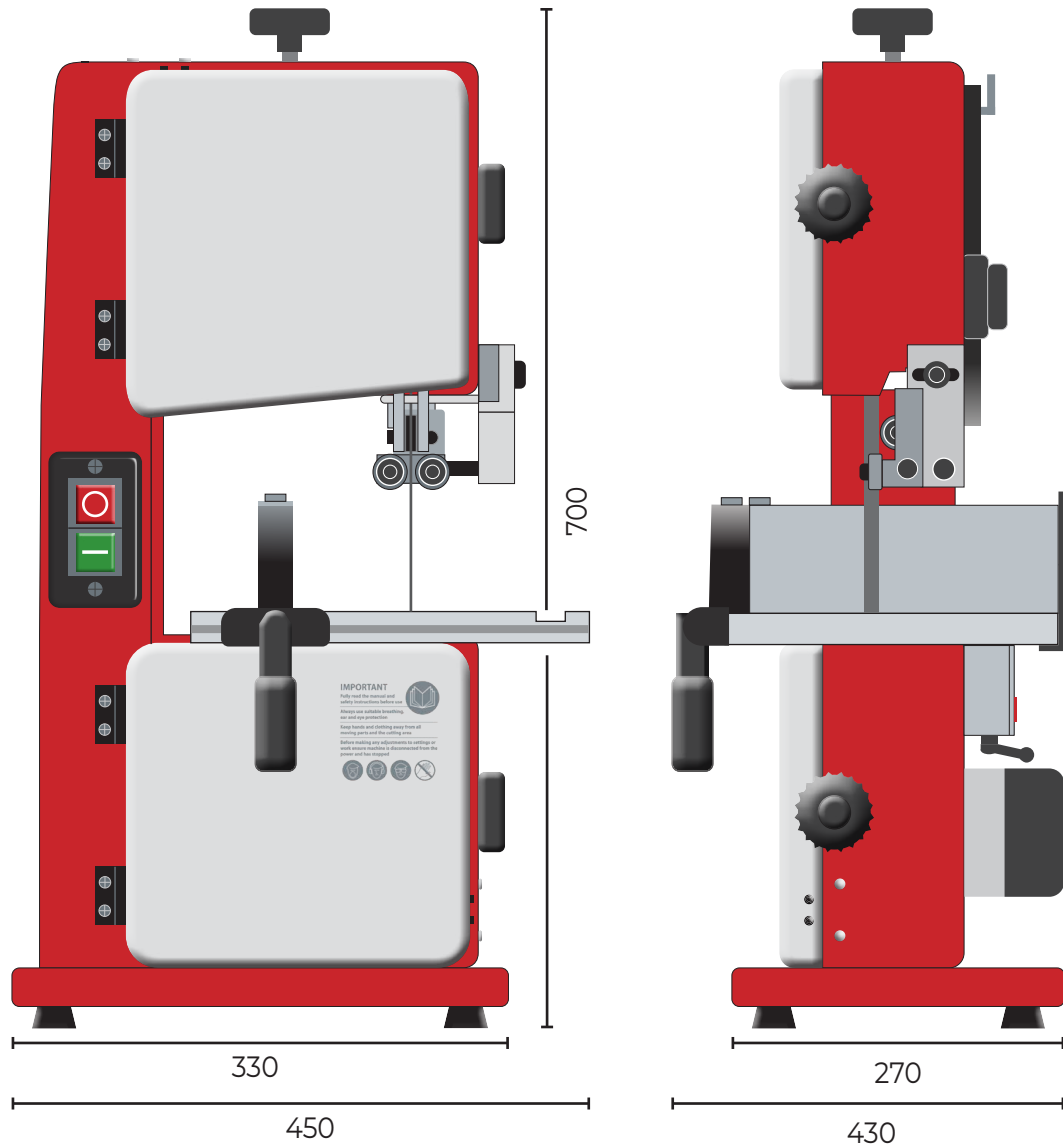

API400B BANDSAW 107710

All dimensions in mm

Maximum Length: 450
Maximum Width: 430
Maximum Height: 700
Table Size: 300 x 300

AXMINSTER

WORKSHOP

Available as a PDF download