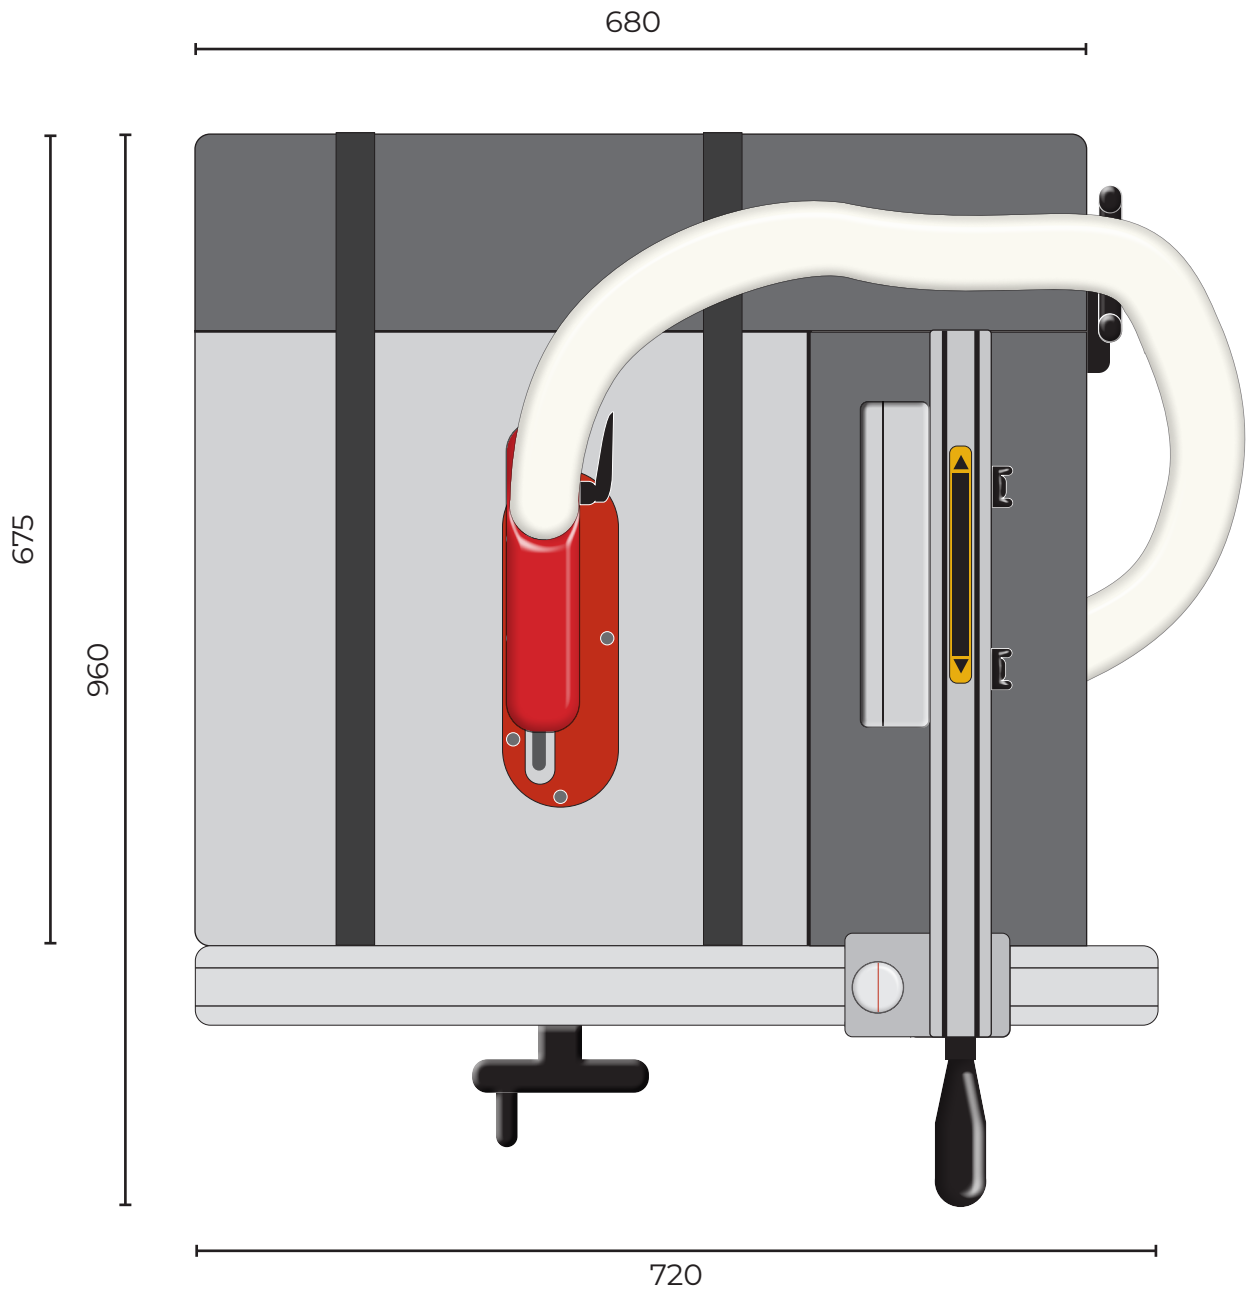

AW216TS 216MM TABLE SAW 107712

All dimensions in mm

Maximum Length: 720

Maximum Width: 960

Maximum Height: 580

Table Size

With Extensions: 680 x 675

AXMINSTER

WORKSHOP

Available as a PDF download