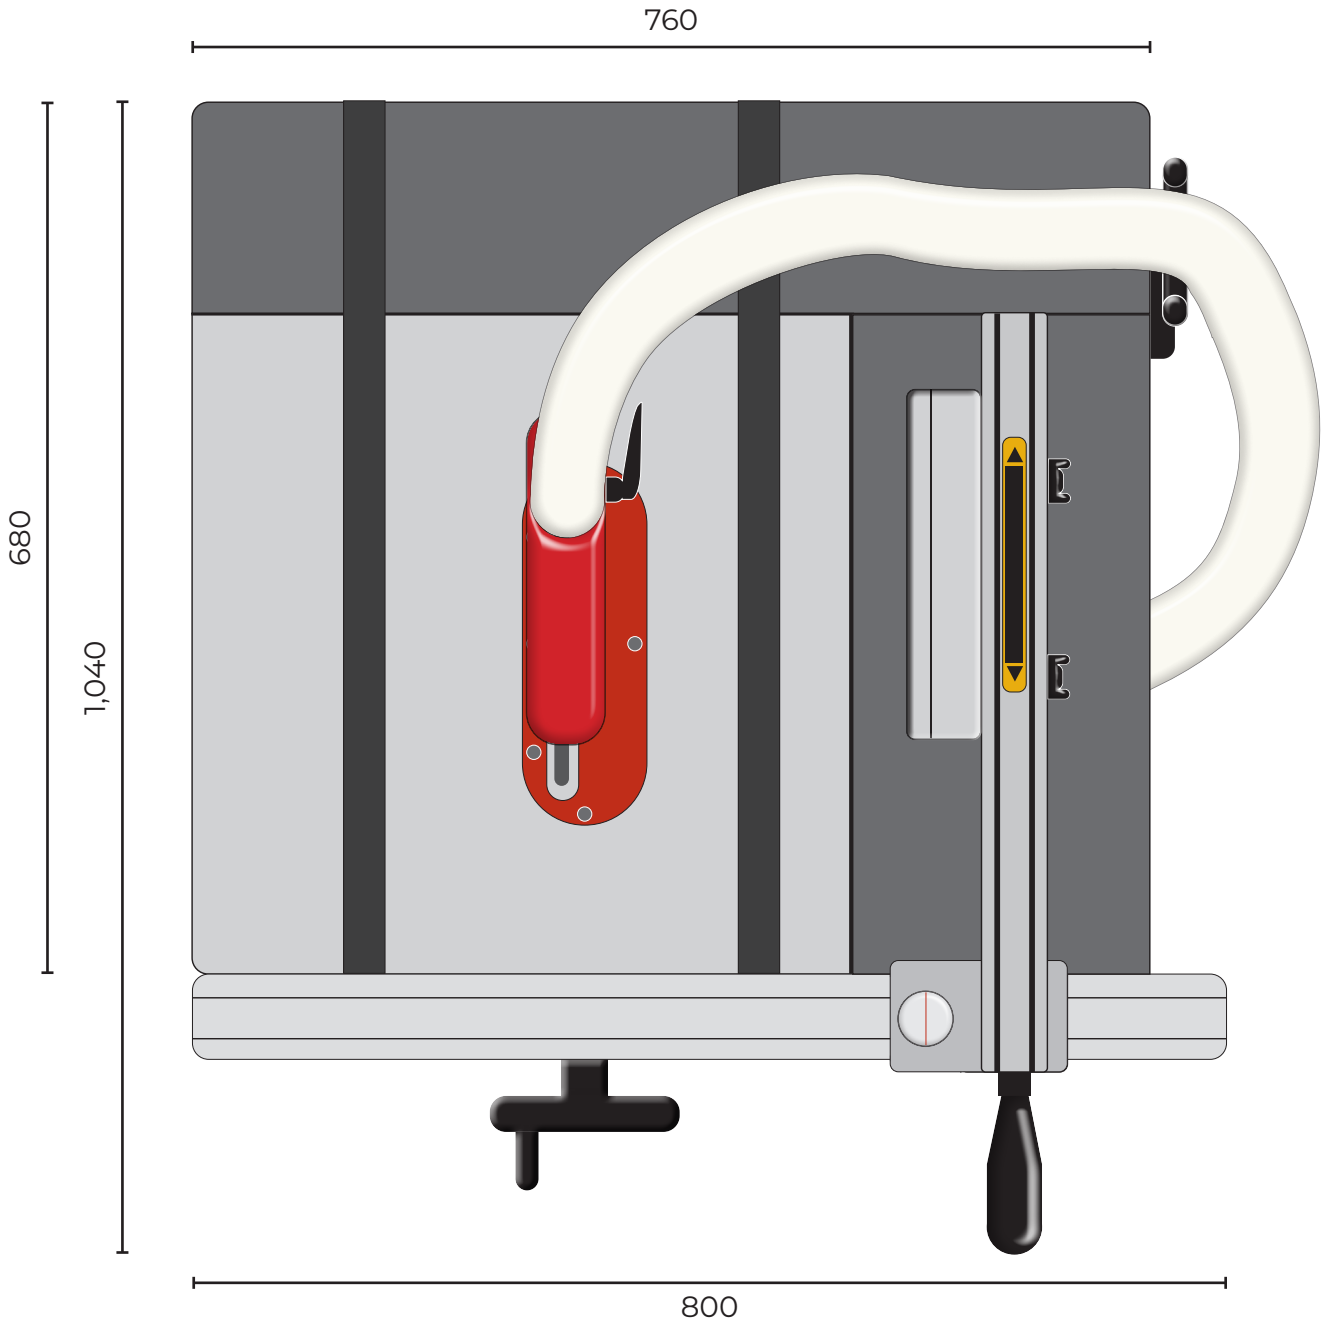

AC254TS 254MM TABLE SAW 107713

All dimensions in mm

Maximum Length: 800
Maximum Width: 1,040
Maximum Height: 600
Table Size
With Extensions: 680 x 760

AXMINSTER

WORKSHOP

Available as a PDF download