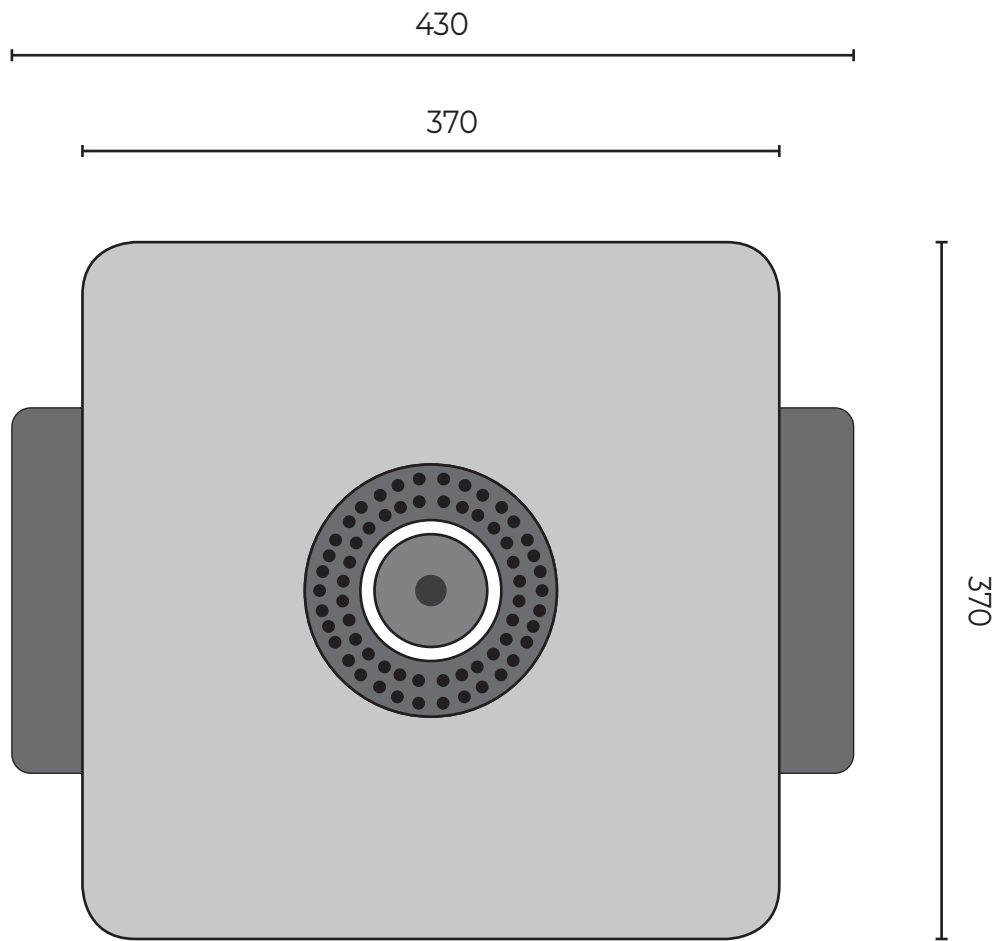

AW1400SS BOBBIN SANDER 107714

All dimensions in mm

Maximum Length: 430

Maximum Width: 370

Maximum Height: 140

AXMINSTER

WORKSHOP

Available as a PDF download