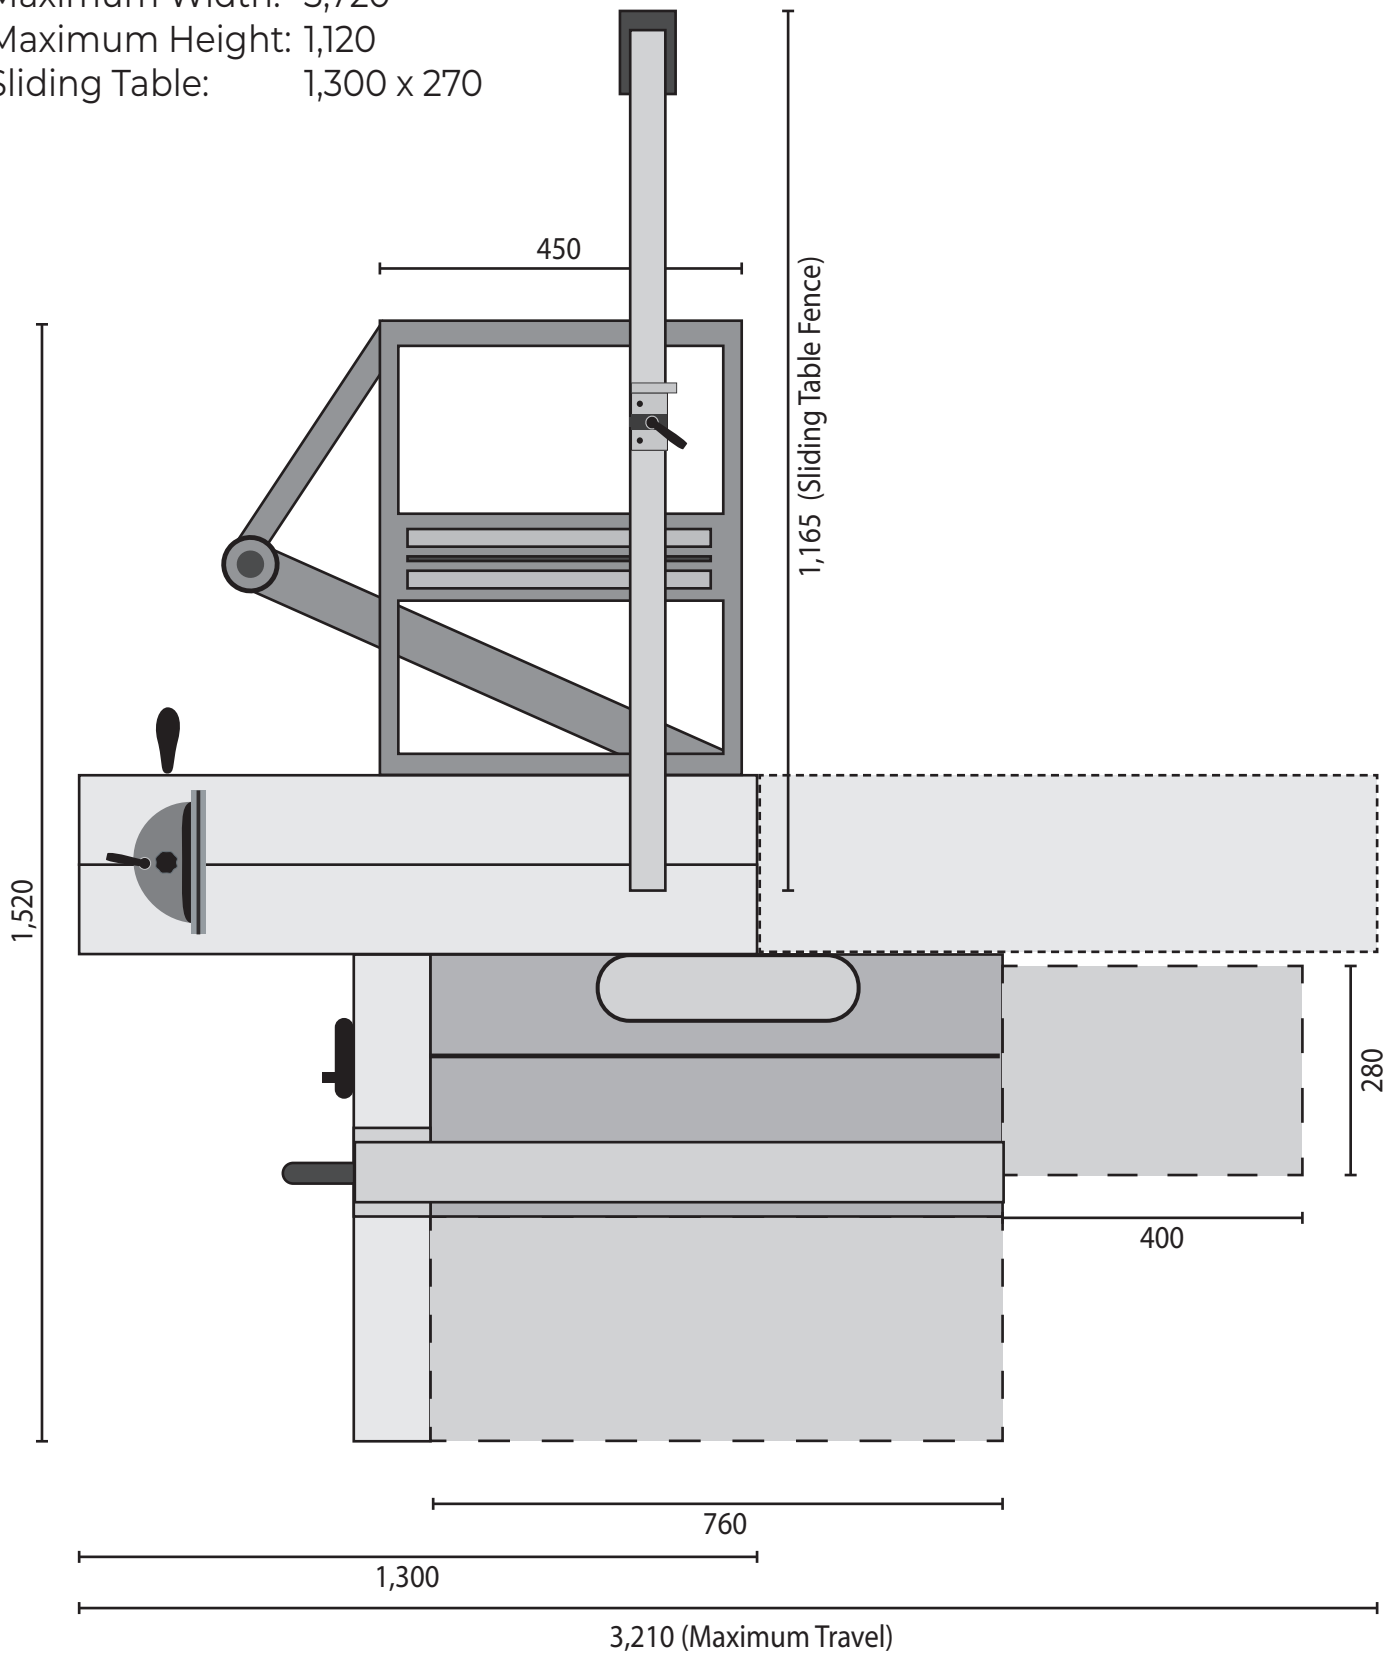

AP254PS13 PANEL SAW 107715

All dimensions in mm

AXMINSTER

PROfessional

Maximum Length: 3,210
Maximum Width: 3,720
Maximum Height: 1,120
Sliding Table: 1,300 x 270

Available as a PDF download