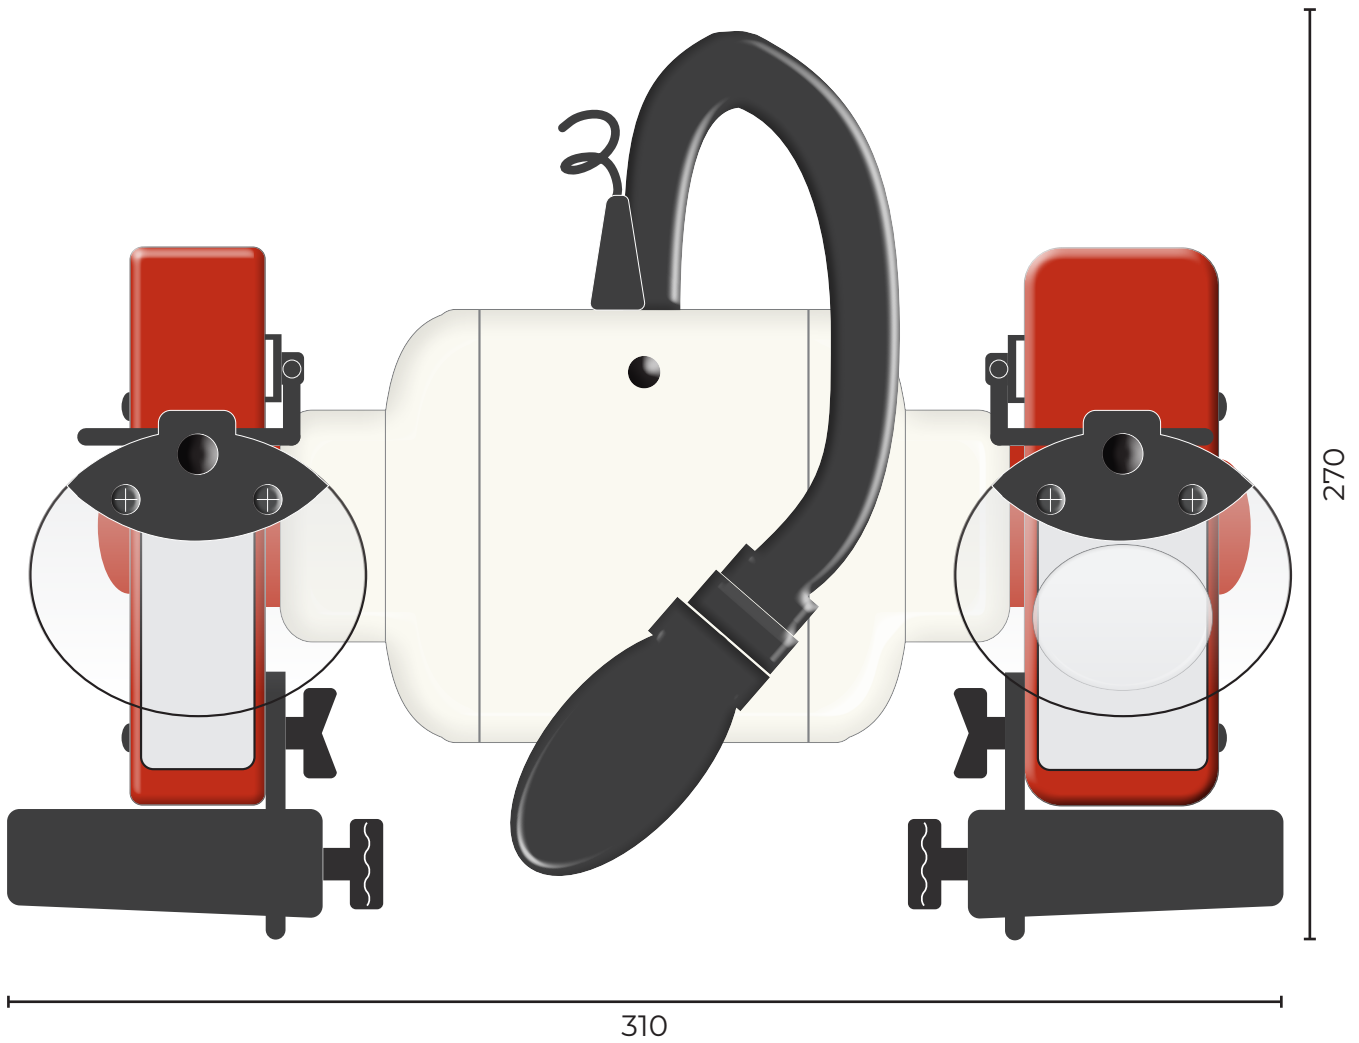

AW1502WSG WIDE STONE GRINDER 107824

All dimensions in mm

Maximum Length: 310
Maximum Width: 270
Maximum Height: 215

AXMINSTER

WORKSHOP

Available as a PDF download