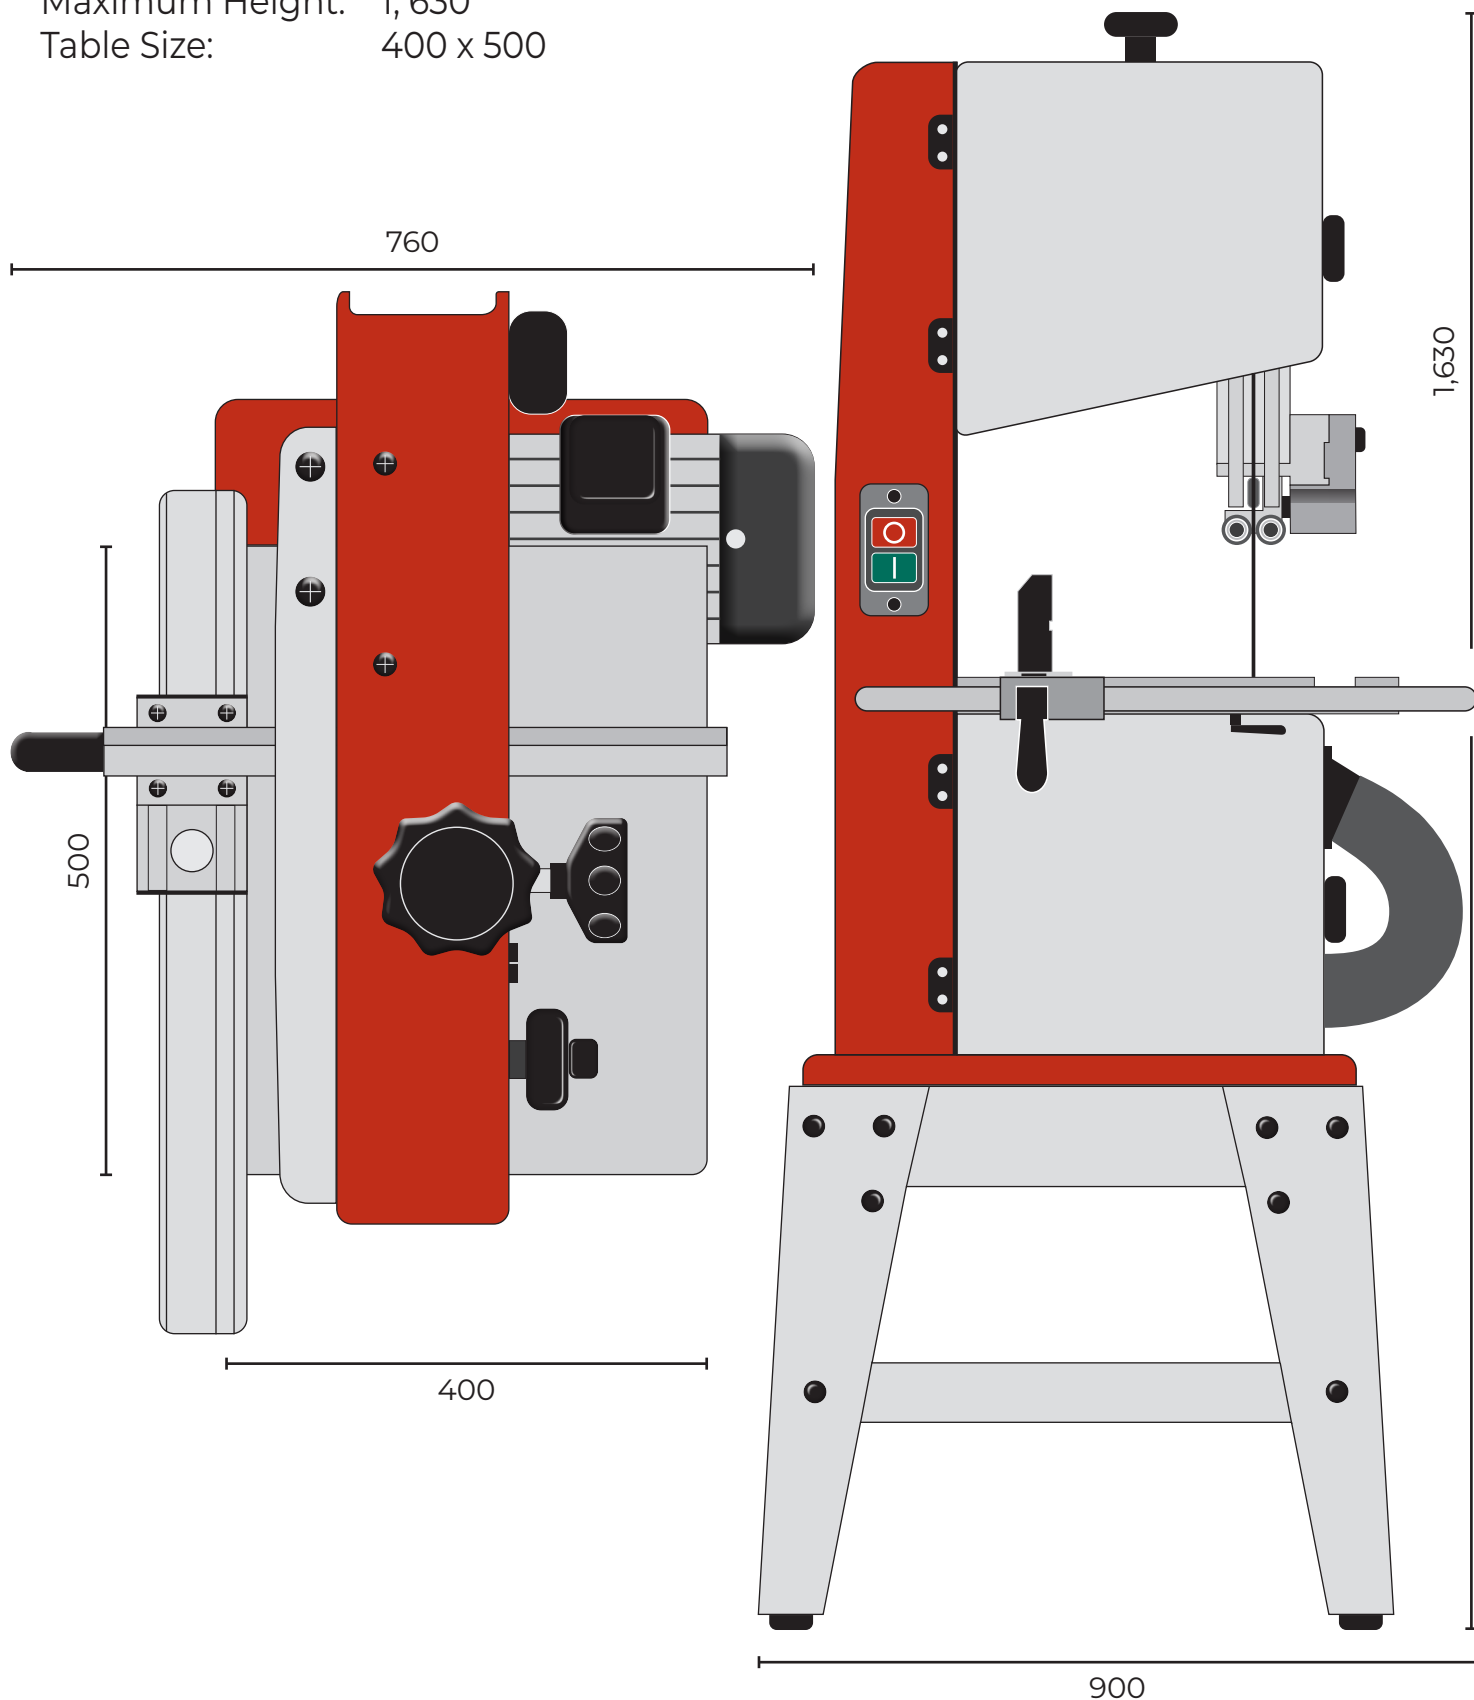

AW2305B BANDSAW 107999

All dimensions in mm

Maximum Length: 900
Maximum Width: 760
Maximum Height: 1,630
Table Size: 400 x 500

AXMINSTER

WORKSHOP

Available as a PDF download