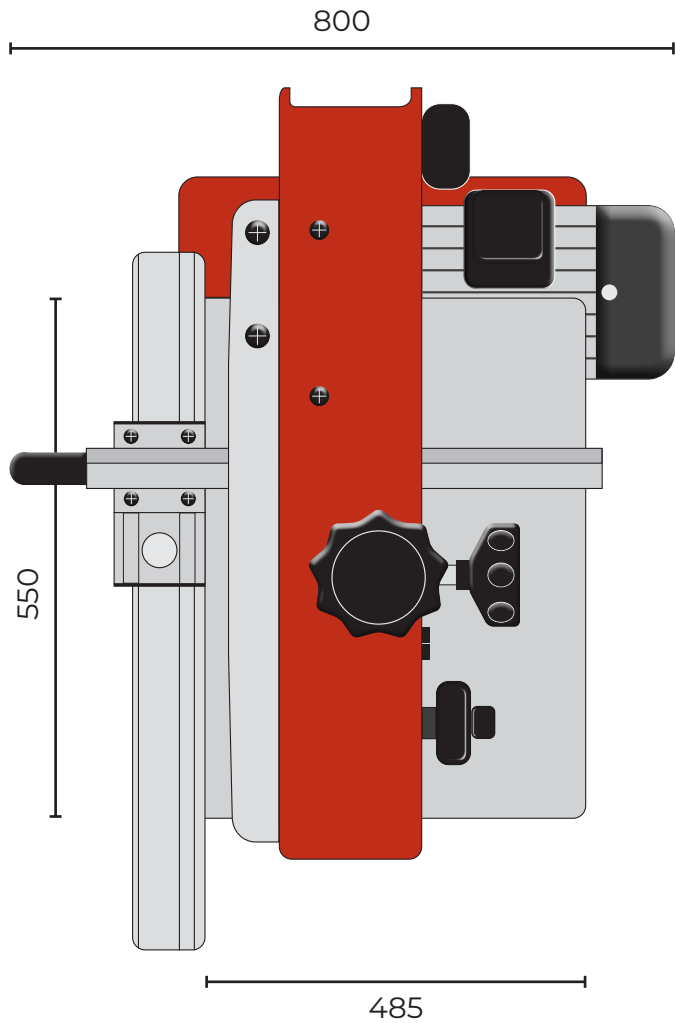

AW2606B BANDSAW 108000

All dimensions in mm

- Maximum Length: 1,10
- Maximum Width: 800
- Maximum Height: 1,740
- Table Size: 550 x 485

AXMINSTER

WORKSHOP

Available as a PDF download

1,010