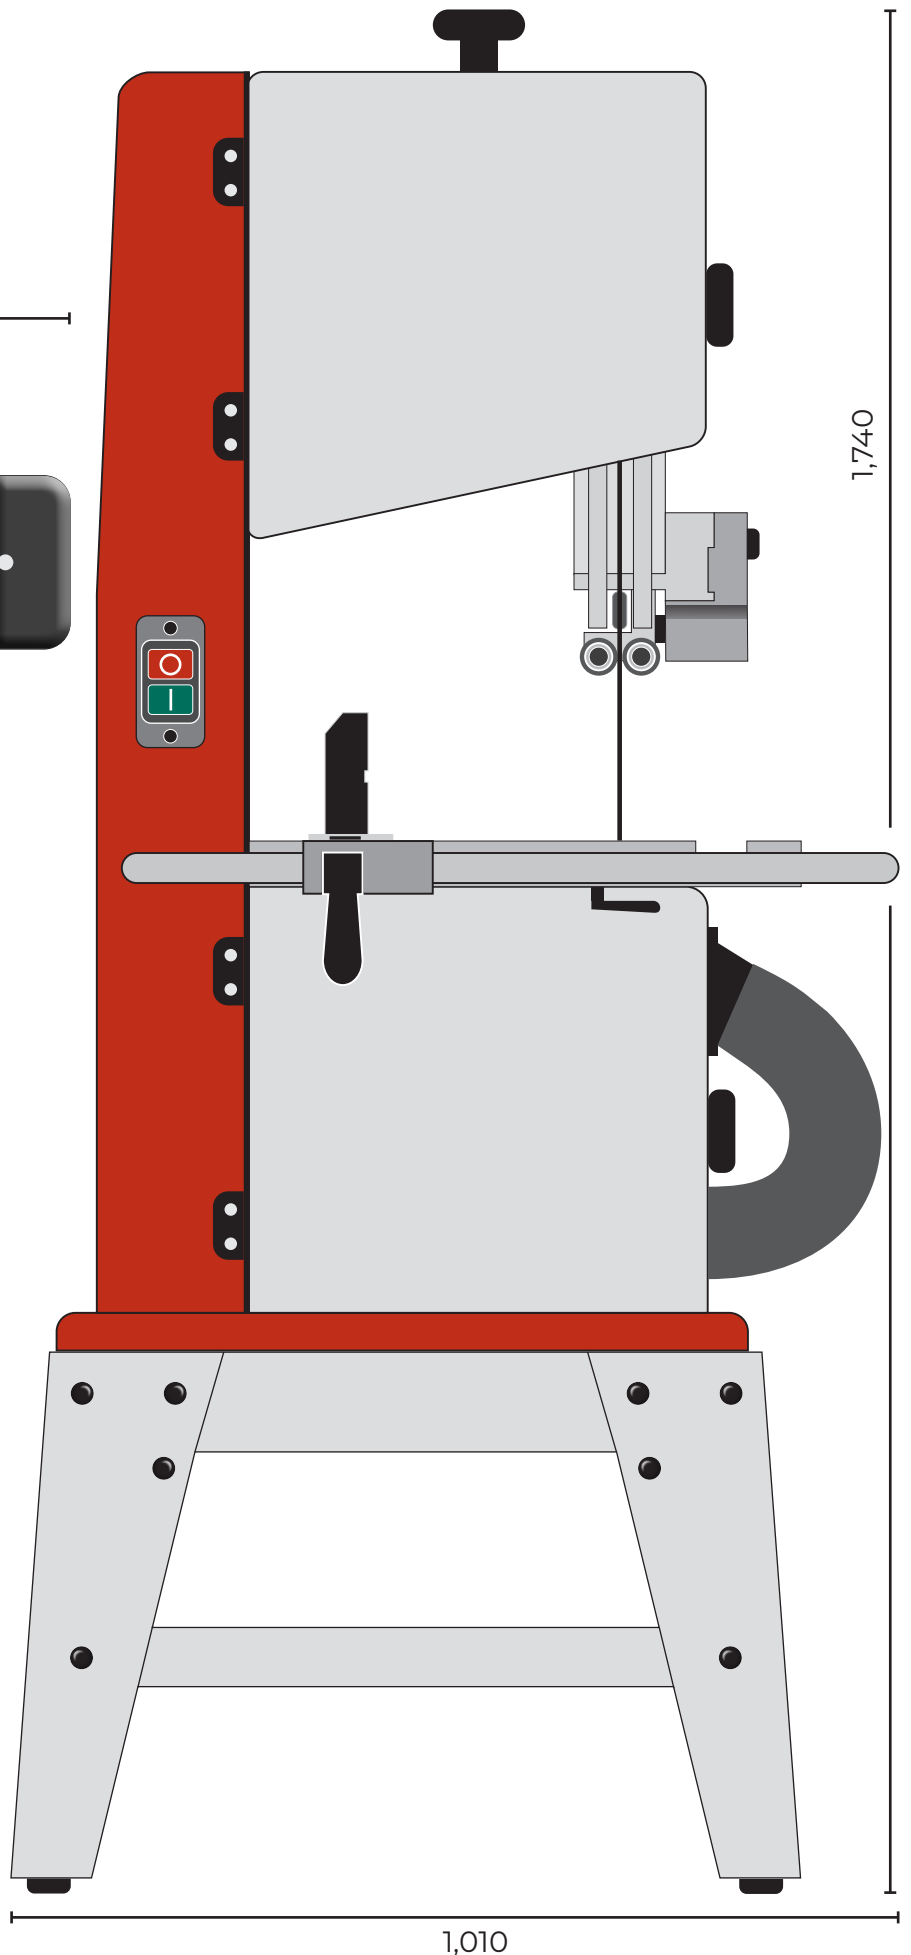

AW2606B BANDSAW 108000

All dimensions in mm

- Maximum Length: 1,10
- Maximum Width: 800
- Maximum Height: 1,740
- Table Size: 550 x 485

AXMINSTER

WORKSHOP

Available as a PDF download

1,010