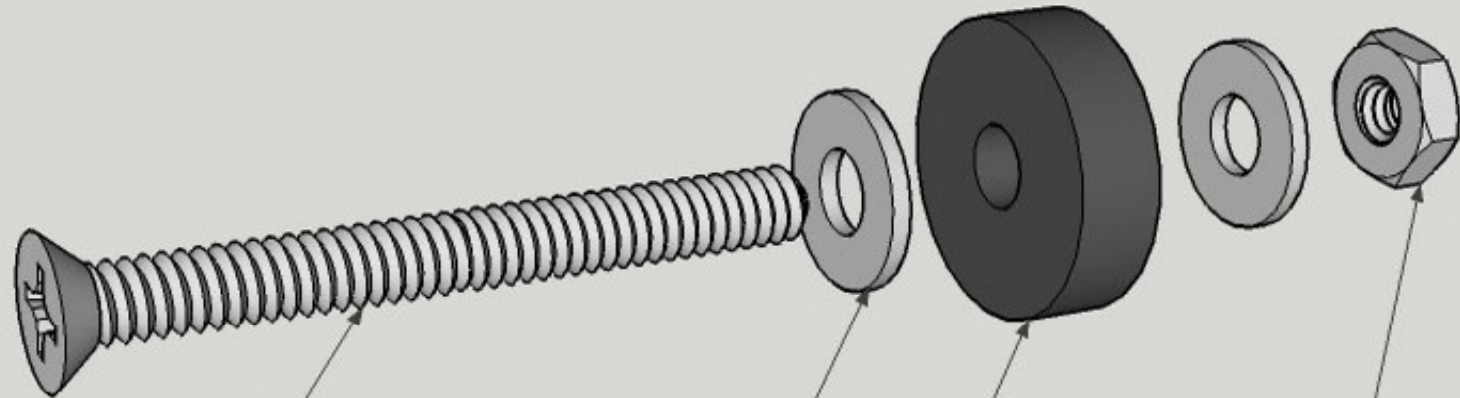

DIY Ring Mandrel

Sand washer to fit ring

Ring core blank

10-24 x 2" bolt

#10 x 1/2" washers

10-24 nut

3/4" faucet washer