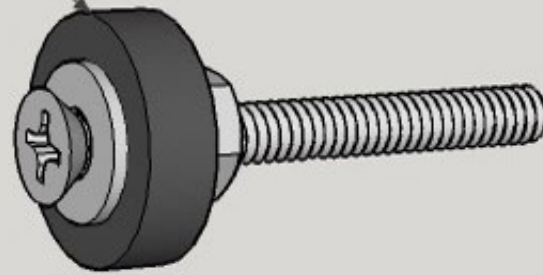

DIY Ring Mandrel

Sand washer to fit ring

Ring core blank

10-24 x 2" bolt

#10 x 1/2" washers

10-24 nut

3/4" faucet washer