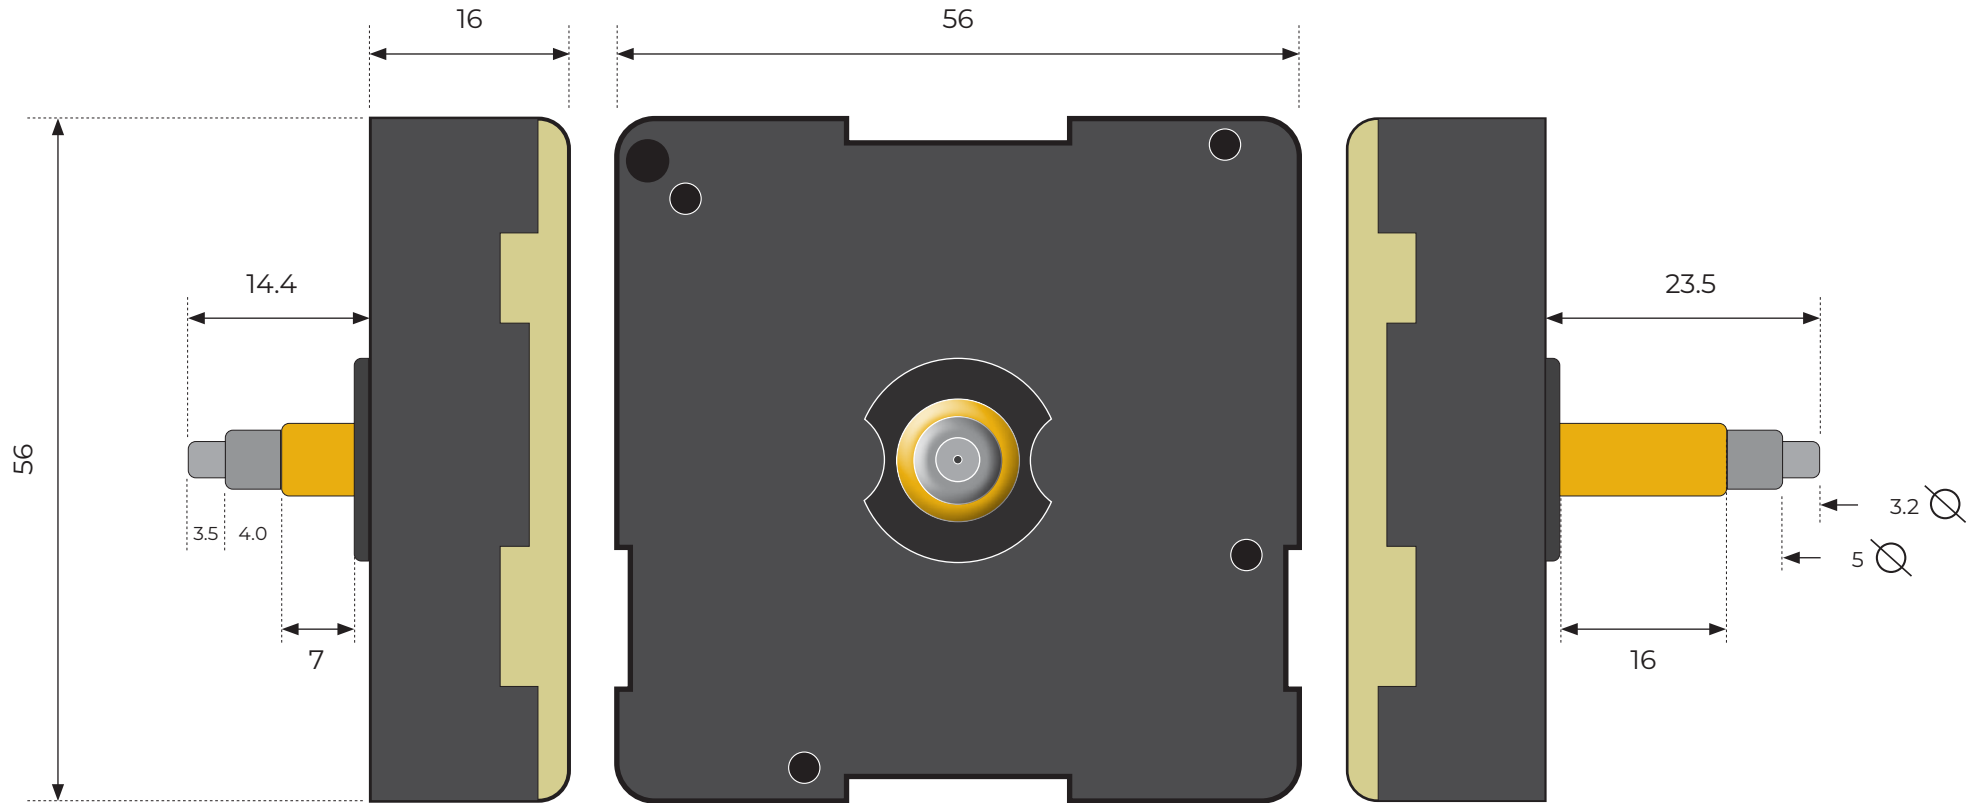

QUARTZ CLOCK MOVEMENT ASSEMBLY- for 800433 and 800434

Code
800433

Code
800434

1.5V Battery AA (LR6)
required

Dimensions in: (mm)

Circumference: \varnothing